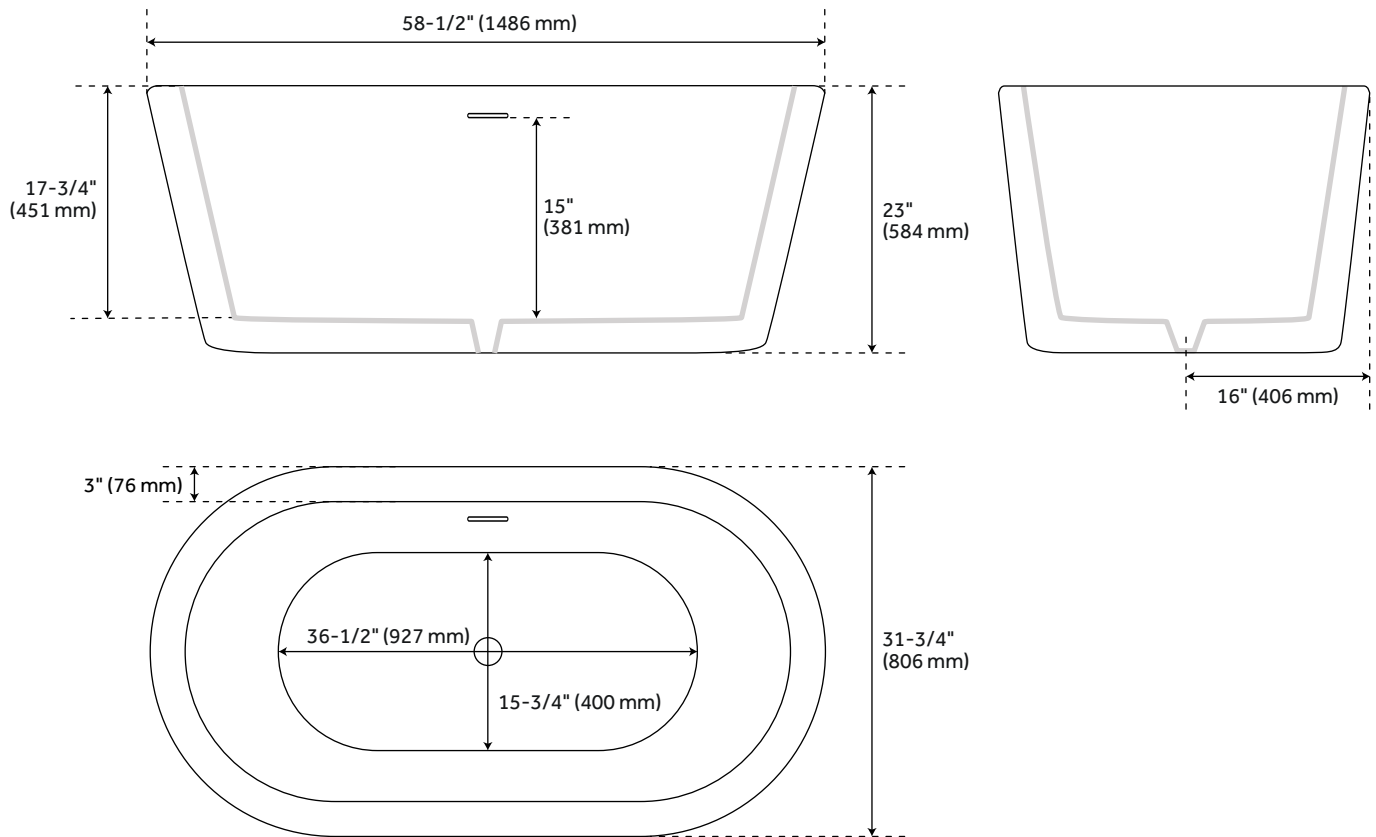

59" LEITH ACRYLIC FREESTANDING TUB

SKU: 920161-59

CODES/STANDARDS

FEATURES

Design: Modern
Length: 58-1/2"
Width: 31-3/4"
Height: 23"
Water Depth To Overflow: 15"
Exterior Treatment: Smooth
Interior Treatment: Smooth
Drain Included: Yes
Drain Finish: White
Faucet Included: No
Shape: Oval
Tub Overflow: Yes
Tub Material: Acrylic
Tub Interior Length: 36-1/2"
Tub Interior Width: 15-3/4"
Tap Deck: No
Faucet Drillings: No Drillings
Built-In Adjusters: Yes
Tub Weight Uncrated (lbs): 112
Tub Weight Crated (lbs): 222

Code:
REVISED 3/30/2022

59" LEITH ACRYLIC FREESTANDING TUB

SKU: 920161-59

All dimensions and specifications are nominal and may vary. Use actual products for accuracy in critical situations.