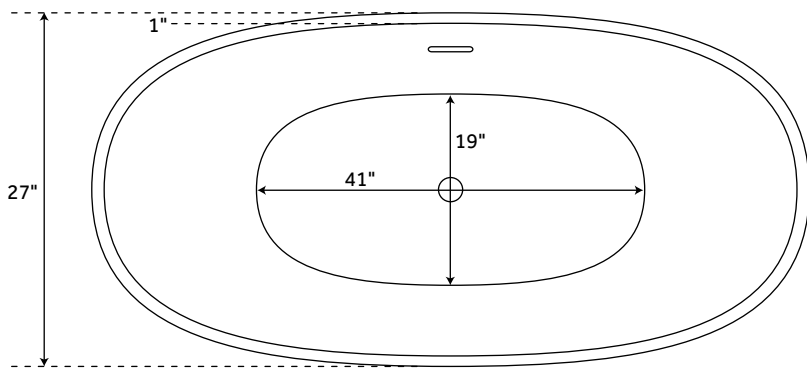

ALLENE

RESIN FREESTANDING TUB - MATTE FINISH

SKU: 920067

CONTENTS

58" TUB	PAGE 2
65" TUB	PAGE 3

FEATURES

Design: Modern
Product Finish: White
Features: Integral Drain & Overflow
Overflow Hole: Yes
Integral Drain & Overflow: Yes
Shape: Oval
Material: Resin
Exterior Treatment: Matte
Tap Deck: No
Drain Included: Yes
Drain Finish: White Powder Coat
Drain Placement: Center
Faucet Included: No
Faucet Drillings: No Drillings
Tub Includes Both Chrome and Matching
Resin Pop-Up Drain Caps
Optional Quick Connect Drop-In Drain Kit
Includes:
Floor Plate, 1-1/2" PVC Pipe, 2" x 1-1/2" Trap
Adapters, 1 Brass Threaded, 1 Brass
Unthreaded Tailpiece and Plug
Installs Above Your Subfloor, But Underneath
Your Cement Floor or Tile, So You Do
Not Need Access Below the Fixture

REVISED 08/06/2020

58" ALLENE

RESIN FREESTANDING TUB - MATTE FINISH

SKU: 920067

FEATURES

Length: 58"
Width: 27"
Height: 22"
Tub Interior Length: 41"
Tub Interior Width: 19"
Rim Thickness: 1"
Water Depth To Overflow: 14"
Water Capacity (Gallons): 47
Tub Weight Uncrated (lbs): 226
Tub Weight Crated (lbs): 336

CODES/STANDARDS

cUPC
CSA B45.5/IAPMO Z124

PRODUCT IMAGE

All dimensions and specifications are nominal and may vary. Use actual products for accuracy in critical situations.

PAGE 2
Code: 515326

65" ALLENE

RESIN FREESTANDING TUB - MATTE FINISH

SKU: 920067

FEATURES

Length: 65"
Width: 31-1/2"
Height: 22"
Tub Interior Length: 44-1/2"
Tub Interior Width: 20-1/2"
Rim Thickness: 1"
Water Depth To Overflow: 14"
Water Capacity (Gallons): 63
Tub Weight Uncrated (lbs): 375
Tub Weight Crated (lbs): 485