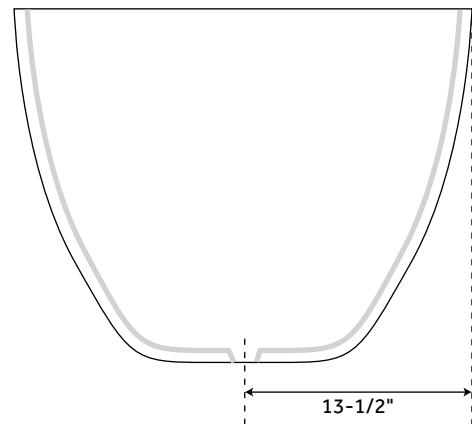

ALLENE

RESIN FREESTANDING TUB - MATTE FINISH

SKU: 920067

CONTENTS

58" TUB	PAGE 2
65" TUB	PAGE 3

FEATURES

Design: Modern
Product Finish: White
Features: Integral Drain & Overflow
Overflow Hole: Yes
Integral Drain & Overflow: Yes
Shape: Oval
Material: Resin
Exterior Treatment: Matte
Tap Deck: No
Drain Included: Yes
Drain Finish: White Powder Coat
Drain Placement: Center
Faucet Included: No
Faucet Drillings: No Drillings
Tub Includes Both Chrome and Matching
Resin Pop-Up Drain Caps
Optional Quick Connect Drop-In Drain Kit
Includes:
Floor Plate, 1-1/2" PVC Pipe, 2" x 1-1/2" Trap
Adapters, 1 Brass Threaded, 1 Brass
Unthreaded Tailpiece and Plug
Installs Above Your Subfloor, But Underneath
Your Cement Floor or Tile, So You Do
Not Need Access Below the Fixture

REVISED 08/06/2020

58" ALLENE

RESIN FREESTANDING TUB - MATTE FINISH

SKU: 920067

FEATURES

Length: 58"
Width: 27"
Height: 22"
Tub Interior Length: 41"
Tub Interior Width: 19"
Rim Thickness: 1"
Water Depth To Overflow: 14"
Water Capacity (Gallons): 47
Tub Weight Uncrated (lbs): 226
Tub Weight Crated (lbs): 336

CODES/STANDARDS

cUPC
CSA B45.5/IAPMO Z124

PRODUCT IMAGE

All dimensions and specifications are nominal and may vary. Use actual products for accuracy in critical situations.

PAGE 2
Code: 515326

65" ALLENE

RESIN FREESTANDING TUB - MATTE FINISH

SKU: 920067

FEATURES

Length: 65"
Width: 31-1/2"
Height: 22"
Tub Interior Length: 44-1/2"
Tub Interior Width: 20-1/2"
Rim Thickness: 1"
Water Depth To Overflow: 14"
Water Capacity (Gallons): 63
Tub Weight Uncrated (lbs): 375
Tub Weight Crated (lbs): 485