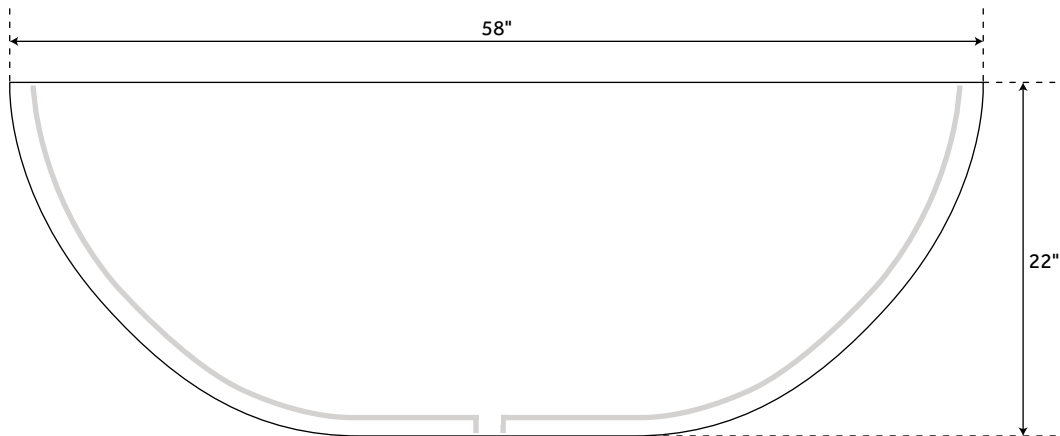

ALLENE

RESIN FREESTANDING TUB - MATTE FINISH

SKU: 920067

CONTENTS

58" TUB	PAGE 2
65" TUB	PAGE 3

FEATURES

Design: Modern
Product Finish: White
Features: Integral Drain & Overflow
Overflow Hole: Yes
Integral Drain & Overflow: Yes
Shape: Oval
Material: Resin
Exterior Treatment: Matte
Tap Deck: No
Drain Included: Yes
Drain Finish: White Powder Coat
Drain Placement: Center
Faucet Included: No
Faucet Drillings: No Drillings
Tub Includes Both Chrome and Matching
Resin Pop-Up Drain Caps
Optional Quick Connect Drop-In Drain Kit
Includes:
Floor Plate, 1-1/2" PVC Pipe, 2" x 1-1/2" Trap
Adapters, 1 Brass Threaded, 1 Brass
Unthreaded Tailpiece and Plug
Installs Above Your Subfloor, But Underneath
Your Cement Floor or Tile, So You Do
Not Need Access Below the Fixture

REVISED 08/06/2020

58" ALLENE

RESIN FREESTANDING TUB - MATTE FINISH

SKU: 920067

FEATURES

Length: 58"
Width: 27"
Height: 22"
Tub Interior Length: 41"
Tub Interior Width: 19"
Rim Thickness: 1"
Water Depth To Overflow: 14"
Water Capacity (Gallons): 47
Tub Weight Uncrated (lbs): 226
Tub Weight Crated (lbs): 336

SKU: 920067

FEATURES

Length: 65"
Width: 31-1/2"
Height: 22"
Tub Interior Length: 44-1/2"
Tub Interior Width: 20-1/2"
Rim Thickness: 1"
Water Depth To Overflow: 14"
Water Capacity (Gallons): 63
Tub Weight Uncrated (lbs): 375
Tub Weight Crated (lbs): 485