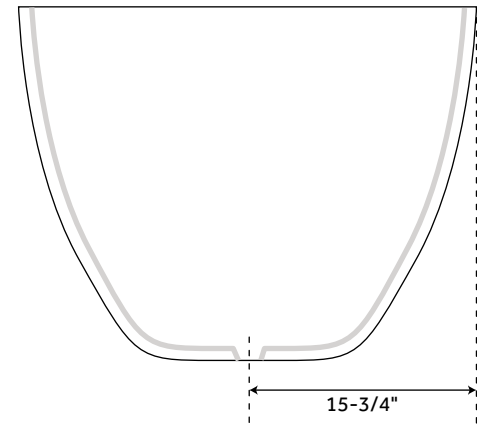

REVISED 08/06/2020

58" ALLENE

RESIN FREESTANDING TUB - MATTE FINISH

SKU: 920067

FEATURES

Length: 58"
Width: 27"
Height: 22"
Tub Interior Length: 41"
Tub Interior Width: 19"
Rim Thickness: 1"
Water Depth To Overflow: 14"
Water Capacity (Gallons): 47
Tub Weight Uncrated (lbs): 226
Tub Weight Crated (lbs): 336

CODES/STANDARDS

cUPC
CSA B45.5/IAPMO Z124

PRODUCT IMAGE

All dimensions and specifications are nominal and may vary. Use actual products for accuracy in critical situations.

PAGE 2
Code: 515326

65" ALLENE

RESIN FREESTANDING TUB - MATTE FINISH

SKU: 920067

FEATURES

Length: 65"
Width: 31-1/2"
Height: 22"
Tub Interior Length: 44-1/2"
Tub Interior Width: 20-1/2"
Rim Thickness: 1"
Water Depth To Overflow: 14"
Water Capacity (Gallons): 63
Tub Weight Uncrated (lbs): 375
Tub Weight Crated (lbs): 485