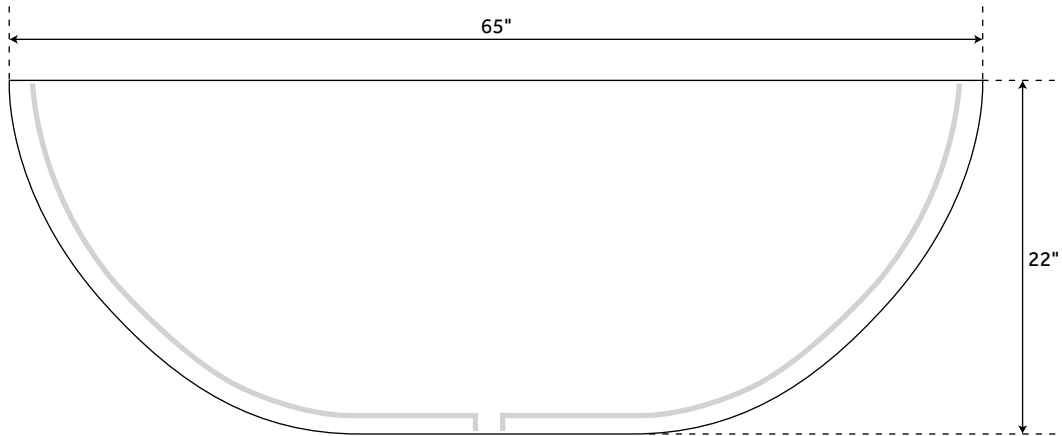

REVISED 08/06/2020

58" ALLENE

RESIN FREESTANDING TUB - MATTE FINISH

SKU: 920067

FEATURES

Length: 58"
Width: 27"
Height: 22"
Tub Interior Length: 41"
Tub Interior Width: 19"
Rim Thickness: 1"
Water Depth To Overflow: 14"
Water Capacity (Gallons): 47
Tub Weight Uncrated (lbs): 226
Tub Weight Crated (lbs): 336

CODES/STANDARDS

cUPC
CSA B45.5/IAPMO Z124

PRODUCT IMAGE

All dimensions and specifications are nominal and may vary. Use actual products for accuracy in critical situations.

PAGE 2
Code: 515326

65" ALLENE

RESIN FREESTANDING TUB - MATTE FINISH

SKU: 920067

FEATURES

Length: 65"
Width: 31-1/2"
Height: 22"
Tub Interior Length: 44-1/2"
Tub Interior Width: 20-1/2"
Rim Thickness: 1"
Water Depth To Overflow: 14"
Water Capacity (Gallons): 63
Tub Weight Uncrated (lbs): 375
Tub Weight Crated (lbs): 485