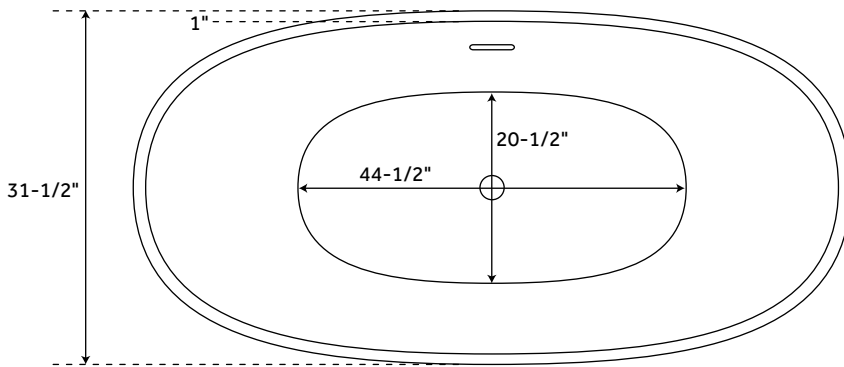

REVISED 08/06/2020

58" ALLENE

RESIN FREESTANDING TUB - MATTE FINISH

SKU: 920067

FEATURES

Length: 58"
Width: 27"
Height: 22"
Tub Interior Length: 41"
Tub Interior Width: 19"
Rim Thickness: 1"
Water Depth To Overflow: 14"
Water Capacity (Gallons): 47
Tub Weight Uncrated (lbs): 226
Tub Weight Crated (lbs): 336

CODES/STANDARDS

cUPC
CSA B45.5/IAPMO Z124

PRODUCT IMAGE

All dimensions and specifications are nominal and may vary. Use actual products for accuracy in critical situations.

PAGE 2
Code: 515326

65" ALLENE

RESIN FREESTANDING TUB - MATTE FINISH

SKU: 920067

FEATURES

Length: 65"
Width: 31-1/2"
Height: 22"
Tub Interior Length: 44-1/2"
Tub Interior Width: 20-1/2"
Rim Thickness: 1"
Water Depth To Overflow: 14"
Water Capacity (Gallons): 63
Tub Weight Uncrated (lbs): 375
Tub Weight Crated (lbs): 485