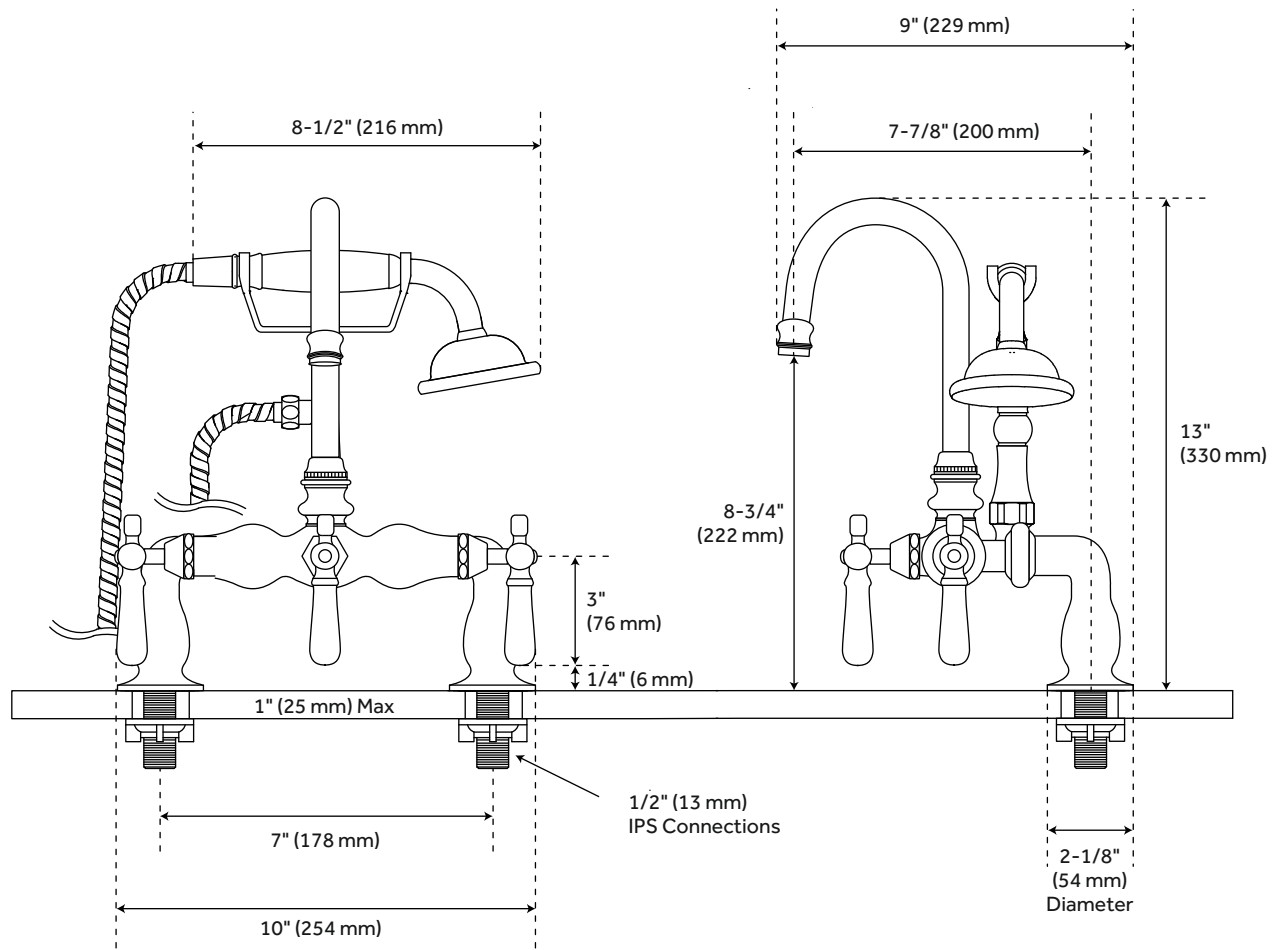

## DECK-MOUNT TUB FAUCET AND HAND SHOWER

SKU: 920046

### FEATURES

Faucet Centers: 7"  
Handle Type: Lever  
Max. Deck Thickness: 1"  
Material: Brass  
Length: 10"  
Width: 9"  
Height: 13"  
Height To Spout: 8-3/4"  
Spout Reach: 7-7/8"  
Handle Material: Brass  
Hot and Cold Indicators: Yes  
Drain Included: No  
Base Plate Length: 2-1/8"  
Base Plate Width: 2-1/8"  
Diverter Included: Yes  
Couplers Included: Yes  
Hand Shower Hose Length: 60"