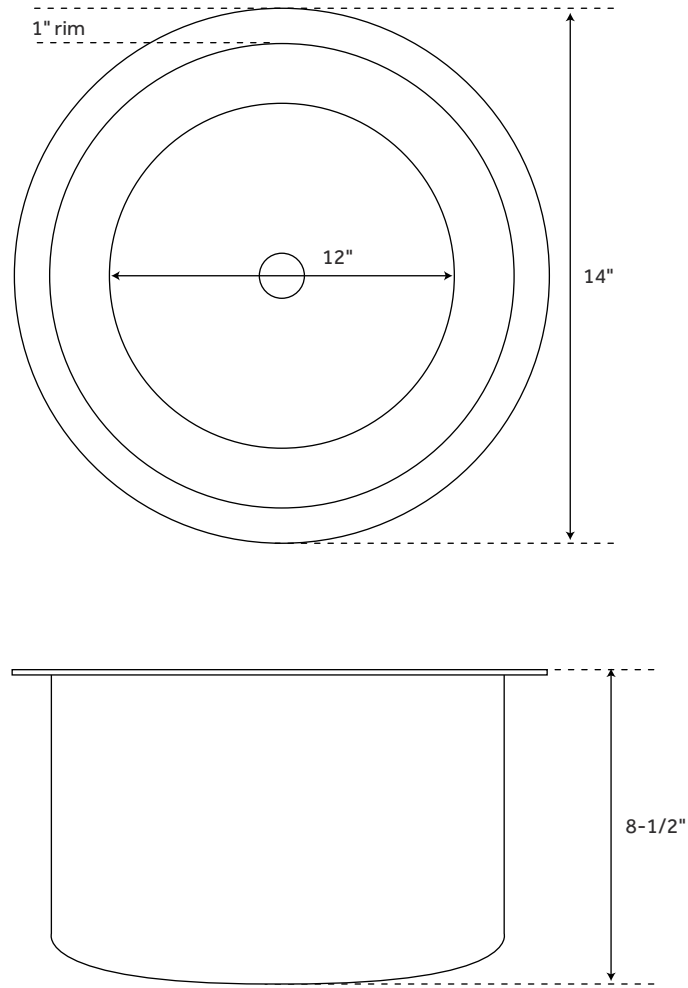

14" GIRARD

HAMMERED COPPER DRUM SINK WITH FLAT BOTTOM

SKU: 919798

FEATURES

Sink Material: Copper
Sink Installation: Drop-In
Product Color: Medium Antique Copper
Faucet Centers: No Faucet Hole
Length: 14"
Width: 14"
Height: 8-1/2"
Basin Length: 12"
Basin Width: 12"
Drain Size: 1-1/2"
Interior Treatment: Hammered
Drain Included: No
Faucet Included: No
Sink Material: Copper