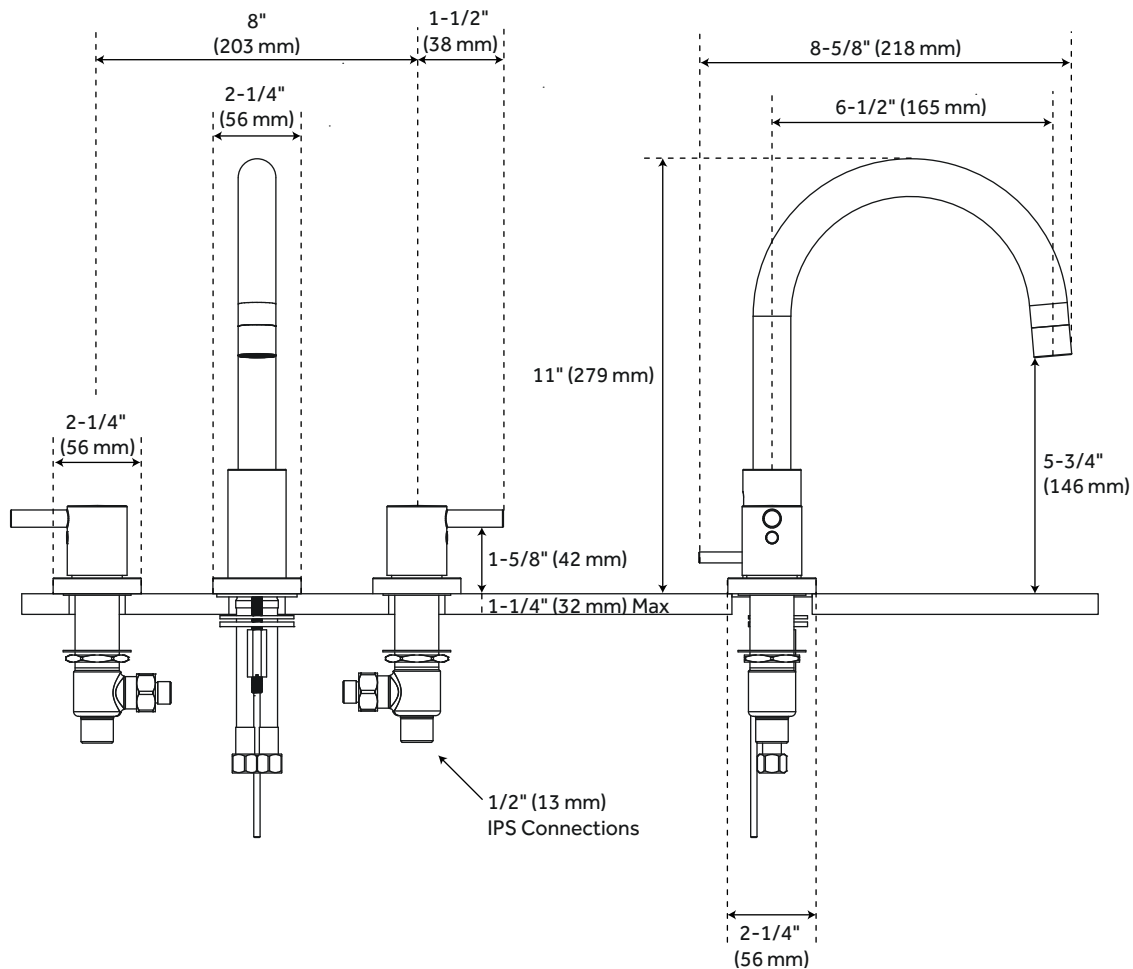

### FEATURES

Drain is compatible with sinks that have an overflow hole.

### FEATURES

Installation Type: Widespread  
Max. Countertop Thickness: 1-1/4"  
Faucet Centers: 8"  
Handle Type: Lever  
Overflow Hole: Yes  
Design: Modern  
Faucet Material: Brass  
Width: 8-5/8"  
Height: 11"  
Height To Spout: 5-3/4"  
Spout Reach: 6-1/2"  
Base Plate Length: 2-1/4"  
Base Plate Width: 2-1/4"  
Handle Length: 1-1/2"  
Height To Bottom Of Handle: 1-5/8"  
Ceramic Disc Cartridges: Yes  
Hot And Cold Indicators: No  
Ips: 1/2"  
Drain Included: Yes  
Fits Drain Hole Size: 1-1/2"  
Maximum Flow Rate:  
1.2 gpm (Gallons Per Minute)