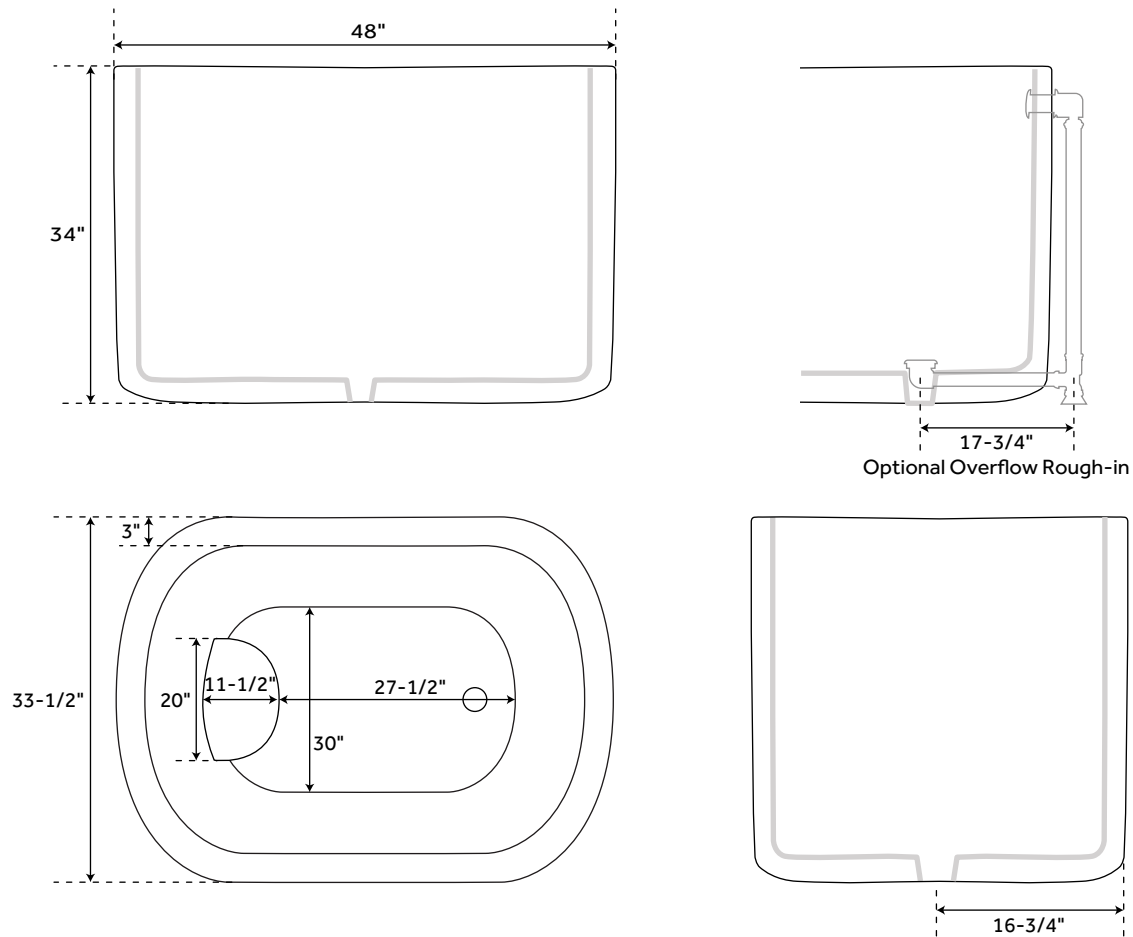

48" RAKSHA

HAMMERED COPPER JAPANESE SOAKING TUB

SKU: 919030

FEATURES

Product Finish: Antique Copper Patina
Features: Press & Seal Drain
Overflow Hole: Optional
Shape: Oval
Length: 48"
Width: 33-1/2"
Height: 34"
Tub Interior Length: 39"
Tub Interior Width: 30"
Water Depth to Rim: 29-1/4"
Water Depth To Overflow: 26-1/2"
Exterior Treatment: Hammered
Interior Treatment: Hammered
Metal Gauge/Thickness: 16 Gauge
Tap Deck: No
Drain Included: Optional
Drain Placement: End
Faucet Included: No
Faucet Drillings: No Drillings
Tub Weight Uncrated (lbs): 242
Tub Weight Crated (lbs): 352

SIGNATURE HARDWARE LIFETIME WARRANTY

See website for warranty information

All measurements are approximate. Measurements may vary +/- 1/2".

REVISED 09/26/2018