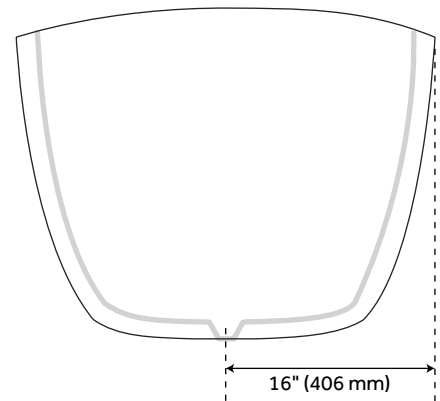

REVISED 03/04/2021

56" WINIFRED

RESIN FREESTANDING TUB - MATTE FINISH

SKU: 918954

FEATURES

- Length: 56-1/2"
- Width: 31-1/2"
- Height: 24"
- Tub Interior Length: 43"
- Tub Interior Width: 25"
- Tub Slope: 19°
- Water Capacity With Integral Overflow (Gallons): 62
- Tub Weight Uncrated (lbs): 326
- Tub Weight Crated (lbs): 401

CODES/STANDARDS

- cUPC
- CSA B45.5/IAPMO Z124

PRODUCT IMAGE

All dimensions and specifications are nominal and may vary. Use actual products for accuracy in critical situations.

PAGE 2
Code: 515312

64" WINIFRED

RESIN FREESTANDING TUB - MATTE FINISH

SKU: 918954

FEATURES

- Length: 64-1/4"
- Width: 31-1/2"
- Height: 25-3/8"
- Tub Interior Length: 49"
- Tub Interior Width: 25"
- Tub Slope: 22°
- Water Capacity With Integral Overflow (Gallons): 71
- Tub Weight Uncrated (lbs): 329
- Tub Weight Crated (lbs): 404

RESIN FREESTANDING TUB - MATTE FINISH

SKU: 918954

FEATURES

- Length: 71-1/2"
- Width: 33-1/4"
- Height: 23"
- Tub Interior Length: 54-1/2"
- Tub Interior Width: 25"
- Tub Slope: 25°
- Water Capacity With Integral Overflow (Gallons): 70
- Tub Weight Uncrated (lbs): 338
- Tub Weight Crated (lbs): 412