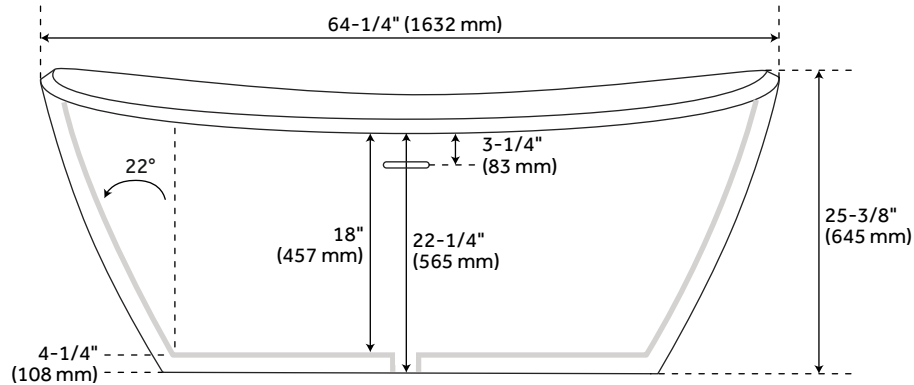

REVISED 03/04/2021

56" WINIFRED

RESIN FREESTANDING TUB - MATTE FINISH

SKU: 918954

FEATURES

- Length: 56-1/2"
- Width: 31-1/2"
- Height: 24"
- Tub Interior Length: 43"
- Tub Interior Width: 25"
- Tub Slope: 19°
- Water Capacity With Integral Overflow (Gallons): 62
- Tub Weight Uncrated (lbs): 326
- Tub Weight Crated (lbs): 401

CODES/STANDARDS

- cUPC
- CSA B45.5/IAPMO Z124

PRODUCT IMAGE

All dimensions and specifications are nominal and may vary. Use actual products for accuracy in critical situations.

PAGE 2
Code: 515312

64" WINIFRED

RESIN FREESTANDING TUB - MATTE FINISH

SKU: 918954

FEATURES

- Length: 64-1/4"
- Width: 31-1/2"
- Height: 25-3/8"
- Tub Interior Length: 49"
- Tub Interior Width: 25"
- Tub Slope: 22°
- Water Capacity With Integral Overflow (Gallons): 71
- Tub Weight Uncrated (lbs): 329
- Tub Weight Crated (lbs): 404

RESIN FREESTANDING TUB - MATTE FINISH

SKU: 918954

FEATURES

- Length: 71-1/2"
- Width: 33-1/4"
- Height: 23"
- Tub Interior Length: 54-1/2"
- Tub Interior Width: 25"
- Tub Slope: 25°
- Water Capacity With Integral Overflow (Gallons): 70
- Tub Weight Uncrated (lbs): 338
- Tub Weight Crated (lbs): 412