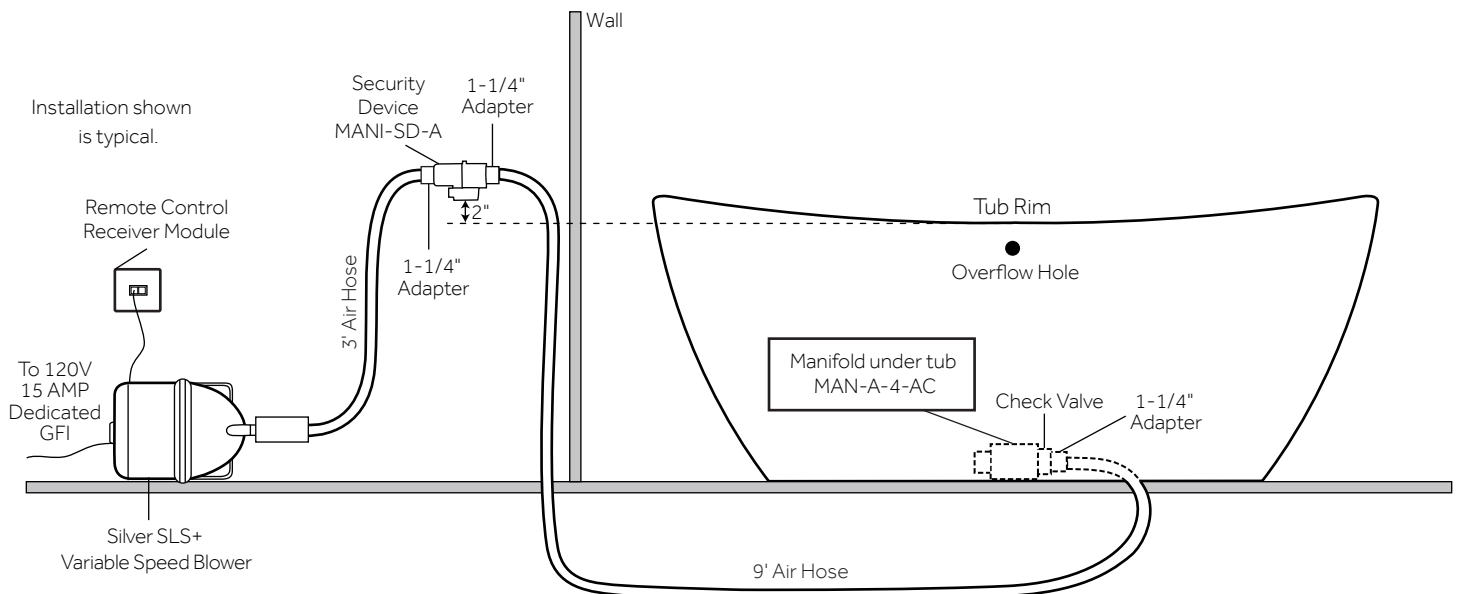

RESIN FREESTANDING TUB - MATTE FINISH

SKU: 918954

COMPONENTS LIST

- BM-TWP BALL CHECK VALVE JETS
- MANI-SD-A SECURITY DEVICE
- MAN-A-4-AC MANIFOLD
- SILVER SLS+ VARIABLE SPEED BLOWER

INSTALLATION

Install blower behind a wall (with an access panel) or in a closet. Blower can also be installed under floor. Ensure the security device, MANI-DS-A, is at least:

- 2" Above the tub rim

Security device and hose can be mounted in wall

REMOTE CONTROL

- CG+/RTC-SENSOR-WP
- 12 – 15 YEAR BATTERY LIFE

INSIDE OF BATH

- (12) MAXI AIR JETS WITH 24 OPENINGS

ELBOWS FOR AIR JETS

TEES FOR AIR JETS

56" WINIFRED AIR TUB

RESIN FREESTANDING TUB - MATTE FINISH

SKU: 918954

FEATURES

- Length: 56-1/2"
- Width: 31-1/2"
- Height: 24"
- Tub Interior Length: 43"
- Tub Interior Width: 25"
- Tub Slope: 19°
- Water Capacity With Integral Overflow (Gallons): 62
- Tub Weight Uncrated (lbs): 326
- Tub Weight Crated (lbs): 401