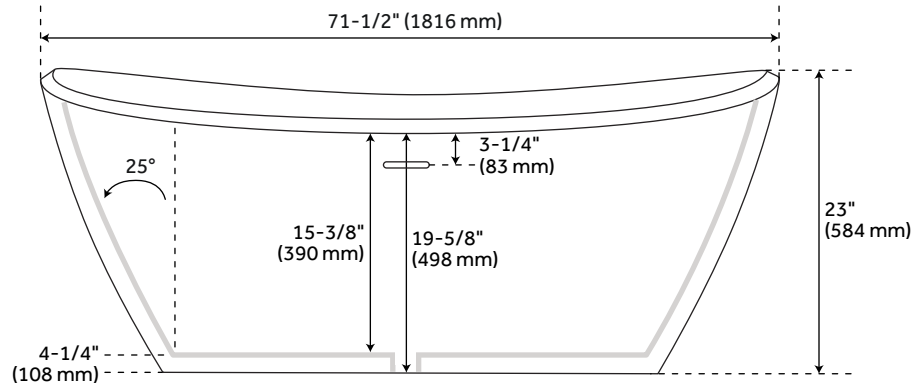

TEES FOR AIR JETS

56" WINIFRED AIR TUB

RESIN FREESTANDING TUB - MATTE FINISH

SKU: 918954

FEATURES

- Length: 56-1/2"
- Width: 31-1/2"
- Height: 24"
- Tub Interior Length: 43"
- Tub Interior Width: 25"
- Tub Slope: 19°
- Water Capacity With Integral Overflow (Gallons): 62
- Tub Weight Uncrated (lbs): 326
- Tub Weight Crated (lbs): 401

PRODUCT IMAGE

64" WINIFRED AIR TUB

RESIN FREESTANDING TUB - MATTE FINISH

SKU: 918954

FEATURES

- Length: 64-1/4"
- Width: 31-1/2"
- Height: 25-3/8"
- Tub Interior Length: 49"
- Tub Interior Width: 25"
- Tub Slope: 22°
- Water Capacity With Integral Overflow (Gallons): 71
- Tub Weight Uncrated (lbs): 329
- Tub Weight Crated (lbs): 404

PRODUCT IMAGE

71" WINIFRED AIR TUB

RESIN FREESTANDING TUB - MATTE FINISH

SKU: 918954

FEATURES

- Length: 71-1/2"
- Width: 33-1/4"
- Height: 23"
- Tub Interior Length: 54-1/2"
- Tub Interior Width: 25"
- Tub Slope: 25°
- Water Capacity With Integral Overflow (Gallons): 70
- Tub Weight Uncrated (lbs): 338
- Tub Weight Crated (lbs): 412