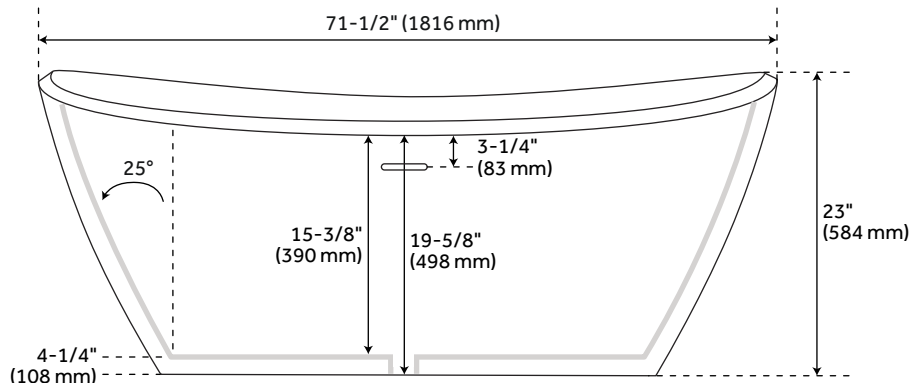

REVISED 03/04/2021

56" WINIFRED

RESIN FREESTANDING TUB - MATTE FINISH

SKU: 918954

FEATURES

- Length: 56-1/2"
- Width: 31-1/2"
- Height: 24"
- Tub Interior Length: 43"
- Tub Interior Width: 25"
- Tub Slope: 19°
- Water Capacity With Integral Overflow (Gallons): 62
- Tub Weight Uncrated (lbs): 326
- Tub Weight Crated (lbs): 401

RESIN FREESTANDING TUB - MATTE FINISH

SKU: 918954

FEATURES

- Length: 64-1/4"
- Width: 31-1/2"
- Height: 25-3/8"
- Tub Interior Length: 49"
- Tub Interior Width: 25"
- Tub Slope: 22°
- Water Capacity With Integral Overflow (Gallons): 71
- Tub Weight Uncrated (lbs): 329
- Tub Weight Crated (lbs): 404

CODES/STANDARDS

- cUPC
- CSA B45.5/IAPMO Z124

PRODUCT IMAGE

All dimensions and specifications are nominal and may vary. Use actual products for accuracy in critical situations.

PAGE 3
Code: 515317

71" WINIFRED

RESIN FREESTANDING TUB - MATTE FINISH

SKU: 918954

FEATURES

- Length: 71-1/2"
- Width: 33-1/4"
- Height: 23"
- Tub Interior Length: 54-1/2"
- Tub Interior Width: 25"
- Tub Slope: 25°
- Water Capacity With Integral Overflow (Gallons): 70
- Tub Weight Uncrated (lbs): 338
- Tub Weight Crated (lbs): 412