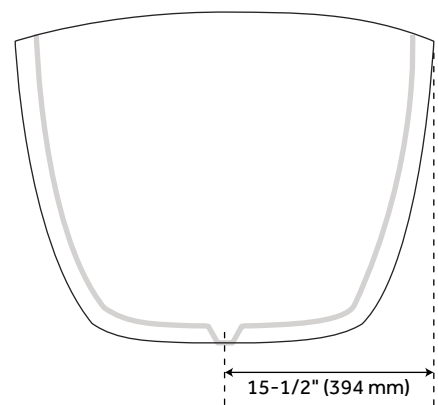

WINIFRED

RESIN FREESTANDING TUB - MATTE FINISH

SKU: 918954

CONTENTS

56" TUB	PAGE 2
64" TUB	PAGE 3
71" TUB	PAGE 4
AIR TUB	PAGE 5
56" AIR TUB	PAGE 6
64" AIR TUB	PAGE 7
71" AIR TUB	PAGE 8

FEATURES

Design: Modern
Product Finish: White
Features: Integral Drain & Overflow
Overflow Hole: Yes
Integral Drain & Overflow: Yes
Shape: Oval
Material: Resin
Exterior Treatment: Matte
Tap Deck: No
Drain Included: Yes
Drain Placement: Center
Faucet Included: No
Faucet Drillings: No Drillings
Built-In Adjusters: Yes
Air Tub Option: Features 12 Air Jets That
 Massage and Relax
Remote Control Works Within 15-Foot
 Radius and is Designed to Float
Tub and Air System Come Fully Assembled
Tub Includes Both Chrome and Matching
 Resin Pop-Up Drain Caps
Optional Quick Connect Drop-In Drain Kit
 Includes:
Floor Plate, 1-1/2" PVC Pipe, 2" x 1-1/2" Trap
 Adapters, 1 Brass Threaded, 1 Brass
 Unthreaded Tailpiece and Plug
Installs Above Your Subfloor, But Underneath
 Your Cement Floor or Tile, So You Do
 Not Need Access Below the Fixture

REVISED 03/04/2021

56" WINIFRED

RESIN FREESTANDING TUB - MATTE FINISH

SKU: 918954

FEATURES

- Length: 56-1/2"
- Width: 31-1/2"
- Height: 24"
- Tub Interior Length: 43"
- Tub Interior Width: 25"
- Tub Slope: 19°
- Water Capacity With Integral Overflow (Gallons): 62
- Tub Weight Uncrated (lbs): 326
- Tub Weight Crated (lbs): 401

RESIN FREESTANDING TUB - MATTE FINISH

SKU: 918954

FEATURES

- Length: 64-1/4"
- Width: 31-1/2"
- Height: 25-3/8"
- Tub Interior Length: 49"
- Tub Interior Width: 25"
- Tub Slope: 22°
- Water Capacity With Integral Overflow (Gallons): 71
- Tub Weight Uncrated (lbs): 329
- Tub Weight Crated (lbs): 404

RESIN FREESTANDING TUB - MATTE FINISH

SKU: 918954

FEATURES

- Length: 71-1/2"
- Width: 33-1/4"
- Height: 23"
- Tub Interior Length: 54-1/2"
- Tub Interior Width: 25"
- Tub Slope: 25°
- Water Capacity With Integral Overflow (Gallons): 70
- Tub Weight Uncrated (lbs): 338
- Tub Weight Crated (lbs): 412