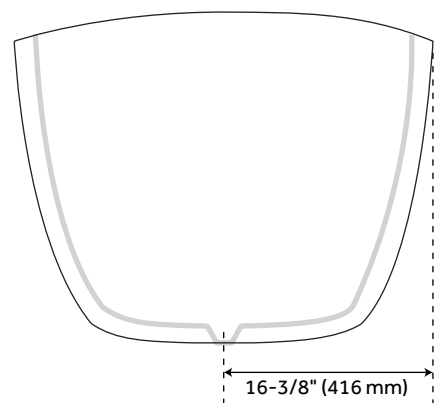

REVISED 03/04/2021

56" WINIFRED

RESIN FREESTANDING TUB - MATTE FINISH

SKU: 918954

FEATURES

- Length: 56-1/2"
- Width: 31-1/2"
- Height: 24"
- Tub Interior Length: 43"
- Tub Interior Width: 25"
- Tub Slope: 19°
- Water Capacity With Integral Overflow (Gallons): 62
- Tub Weight Uncrated (lbs): 326
- Tub Weight Crated (lbs): 401

RESIN FREESTANDING TUB - MATTE FINISH

SKU: 918954

FEATURES

- Length: 64-1/4"
- Width: 31-1/2"
- Height: 25-3/8"
- Tub Interior Length: 49"
- Tub Interior Width: 25"
- Tub Slope: 22°
- Water Capacity With Integral Overflow (Gallons): 71
- Tub Weight Uncrated (lbs): 329
- Tub Weight Crated (lbs): 404

CODES/STANDARDS

- cUPC
- CSA B45.5/IAPMO Z124

PRODUCT IMAGE

All dimensions and specifications are nominal and may vary. Use actual products for accuracy in critical situations.

PAGE 3
Code: 515317

71" WINIFRED

RESIN FREESTANDING TUB - MATTE FINISH

SKU: 918954

FEATURES

- Length: 71-1/2"
- Width: 33-1/4"
- Height: 23"
- Tub Interior Length: 54-1/2"
- Tub Interior Width: 25"
- Tub Slope: 25°
- Water Capacity With Integral Overflow (Gallons): 70
- Tub Weight Uncrated (lbs): 338
- Tub Weight Crated (lbs): 412