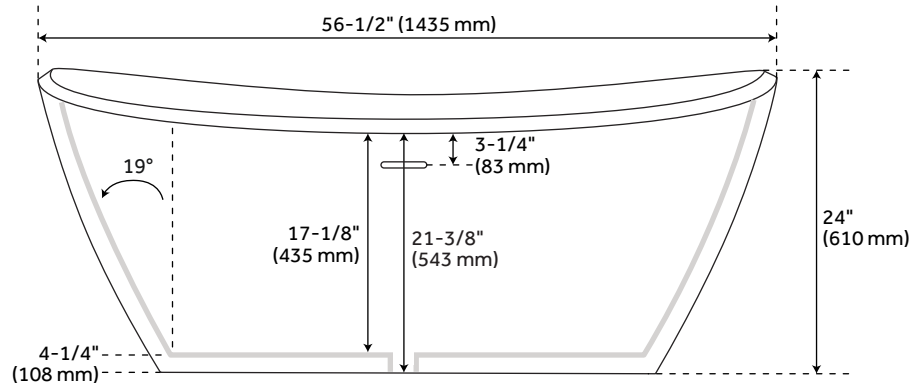

RESIN FREESTANDING TUB - MATTE FINISH

SKU: 918954

FEATURES

- Length: 71-1/2"
- Width: 33-1/4"
- Height: 23"
- Tub Interior Length: 54-1/2"
- Tub Interior Width: 25"
- Tub Slope: 25°
- Water Capacity With Integral Overflow (Gallons): 70
- Tub Weight Uncrated (lbs): 338
- Tub Weight Crated (lbs): 412

- 2" Above the tub rim

Security device and hose can be mounted in wall

REMOTE CONTROL

- CG+/RTC-SENSOR-WP
- 12 – 15 YEAR BATTERY LIFE

INSIDE OF BATH

- (12) MAXI AIR JETS WITH 24 OPENINGS

ELBOWS FOR AIR JETS

TEES FOR AIR JETS

56" WINIFRED AIR TUB

RESIN FREESTANDING TUB - MATTE FINISH

SKU: 918954

FEATURES

- Length: 56-1/2"
- Width: 31-1/2"
- Height: 24"
- Tub Interior Length: 43"
- Tub Interior Width: 25"
- Tub Slope: 19°
- Water Capacity With Integral Overflow (Gallons): 62
- Tub Weight Uncrated (lbs): 326
- Tub Weight Crated (lbs): 401

PRODUCT IMAGE

64" WINIFRED AIR TUB

RESIN FREESTANDING TUB - MATTE FINISH

SKU: 918954

FEATURES

- Length: 64-1/4"
- Width: 31-1/2"
- Height: 25-3/8"
- Tub Interior Length: 49"
- Tub Interior Width: 25"
- Tub Slope: 22°
- Water Capacity With Integral Overflow (Gallons): 71
- Tub Weight Uncrated (lbs): 329
- Tub Weight Crated (lbs): 404