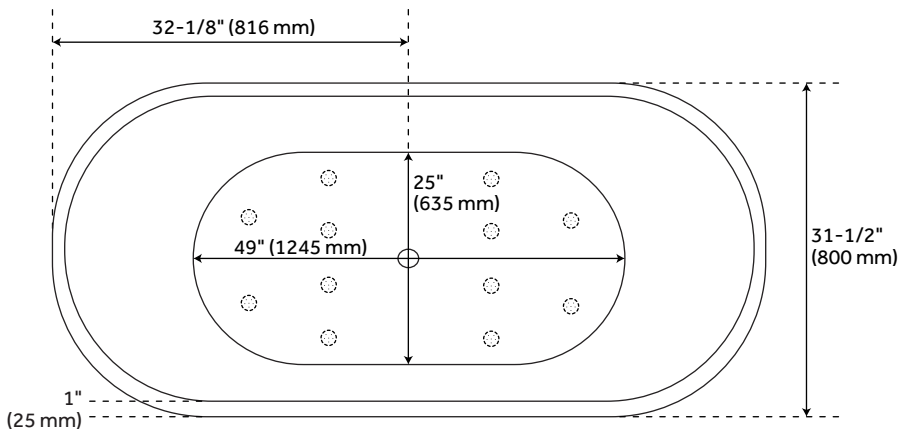

RESIN FREESTANDING TUB - MATTE FINISH

SKU: 918954

FEATURES

- Length: 71-1/2"
- Width: 33-1/4"
- Height: 23"
- Tub Interior Length: 54-1/2"
- Tub Interior Width: 25"
- Tub Slope: 25°
- Water Capacity With Integral Overflow (Gallons): 70
- Tub Weight Uncrated (lbs): 338
- Tub Weight Crated (lbs): 412

TEES FOR AIR JETS

56" WINIFRED AIR TUB

RESIN FREESTANDING TUB - MATTE FINISH

SKU: 918954

FEATURES

- Length: 56-1/2"
- Width: 31-1/2"
- Height: 24"
- Tub Interior Length: 43"
- Tub Interior Width: 25"
- Tub Slope: 19°
- Water Capacity With Integral Overflow (Gallons): 62
- Tub Weight Uncrated (lbs): 326
- Tub Weight Crated (lbs): 401

PRODUCT IMAGE

64" WINIFRED AIR TUB

RESIN FREESTANDING TUB - MATTE FINISH

SKU: 918954

FEATURES

- Length: 64-1/4"
- Width: 31-1/2"
- Height: 25-3/8"
- Tub Interior Length: 49"
- Tub Interior Width: 25"
- Tub Slope: 22°
- Water Capacity With Integral Overflow (Gallons): 71
- Tub Weight Uncrated (lbs): 329
- Tub Weight Crated (lbs): 404

PRODUCT IMAGE

71" WINIFRED AIR TUB

RESIN FREESTANDING TUB - MATTE FINISH

SKU: 918954

FEATURES

- Length: 71-1/2"
- Width: 33-1/4"
- Height: 23"
- Tub Interior Length: 54-1/2"
- Tub Interior Width: 25"
- Tub Slope: 25°
- Water Capacity With Integral Overflow (Gallons): 70
- Tub Weight Uncrated (lbs): 338
- Tub Weight Crated (lbs): 412