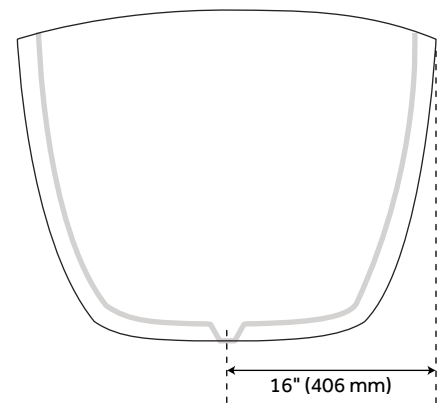

RESIN FREESTANDING TUB - MATTE FINISH

SKU: 918954

FEATURES

- Length: 71-1/2"
- Width: 33-1/4"
- Height: 23"
- Tub Interior Length: 54-1/2"
- Tub Interior Width: 25"
- Tub Slope: 25°
- Water Capacity With Integral Overflow (Gallons): 70
- Tub Weight Uncrated (lbs): 338
- Tub Weight Crated (lbs): 412

TEES FOR AIR JETS

56" WINIFRED AIR TUB

RESIN FREESTANDING TUB - MATTE FINISH

SKU: 918954

FEATURES

- Length: 56-1/2"
- Width: 31-1/2"
- Height: 24"
- Tub Interior Length: 43"
- Tub Interior Width: 25"
- Tub Slope: 19°
- Water Capacity With Integral Overflow (Gallons): 62
- Tub Weight Uncrated (lbs): 326
- Tub Weight Crated (lbs): 401

PRODUCT IMAGE

64" WINIFRED AIR TUB

RESIN FREESTANDING TUB - MATTE FINISH

SKU: 918954

FEATURES

- Length: 64-1/4"
- Width: 31-1/2"
- Height: 25-3/8"
- Tub Interior Length: 49"
- Tub Interior Width: 25"
- Tub Slope: 22°
- Water Capacity With Integral Overflow (Gallons): 71
- Tub Weight Uncrated (lbs): 329
- Tub Weight Crated (lbs): 404

PRODUCT IMAGE

71" WINIFRED AIR TUB

RESIN FREESTANDING TUB - MATTE FINISH

SKU: 918954

FEATURES

- Length: 71-1/2"
- Width: 33-1/4"
- Height: 23"
- Tub Interior Length: 54-1/2"
- Tub Interior Width: 25"
- Tub Slope: 25°
- Water Capacity With Integral Overflow (Gallons): 70
- Tub Weight Uncrated (lbs): 338
- Tub Weight Crated (lbs): 412