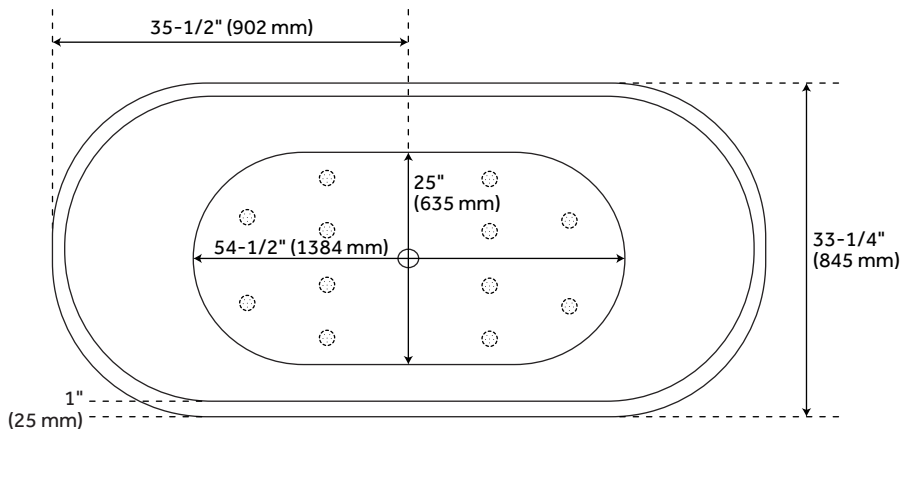

RESIN FREESTANDING TUB - MATTE FINISH

SKU: 918954

FEATURES

- Length: 71-1/2"
- Width: 33-1/4"
- Height: 23"
- Tub Interior Length: 54-1/2"
- Tub Interior Width: 25"
- Tub Slope: 25°
- Water Capacity With Integral Overflow (Gallons): 70
- Tub Weight Uncrated (lbs): 338
- Tub Weight Crated (lbs): 412

TEES FOR AIR JETS

56" WINIFRED AIR TUB

RESIN FREESTANDING TUB - MATTE FINISH

SKU: 918954

FEATURES

- Length: 56-1/2"
- Width: 31-1/2"
- Height: 24"
- Tub Interior Length: 43"
- Tub Interior Width: 25"
- Tub Slope: 19°
- Water Capacity With Integral Overflow (Gallons): 62
- Tub Weight Uncrated (lbs): 326
- Tub Weight Crated (lbs): 401

PRODUCT IMAGE

64" WINIFRED AIR TUB

RESIN FREESTANDING TUB - MATTE FINISH

SKU: 918954

FEATURES

- Length: 64-1/4"
- Width: 31-1/2"
- Height: 25-3/8"
- Tub Interior Length: 49"
- Tub Interior Width: 25"
- Tub Slope: 22°
- Water Capacity With Integral Overflow (Gallons): 71
- Tub Weight Uncrated (lbs): 329
- Tub Weight Crated (lbs): 404

PRODUCT IMAGE

71" WINIFRED AIR TUB

RESIN FREESTANDING TUB - MATTE FINISH

SKU: 918954

FEATURES

- Length: 71-1/2"
- Width: 33-1/4"
- Height: 23"
- Tub Interior Length: 54-1/2"
- Tub Interior Width: 25"
- Tub Slope: 25°
- Water Capacity With Integral Overflow (Gallons): 70
- Tub Weight Uncrated (lbs): 338
- Tub Weight Crated (lbs): 412