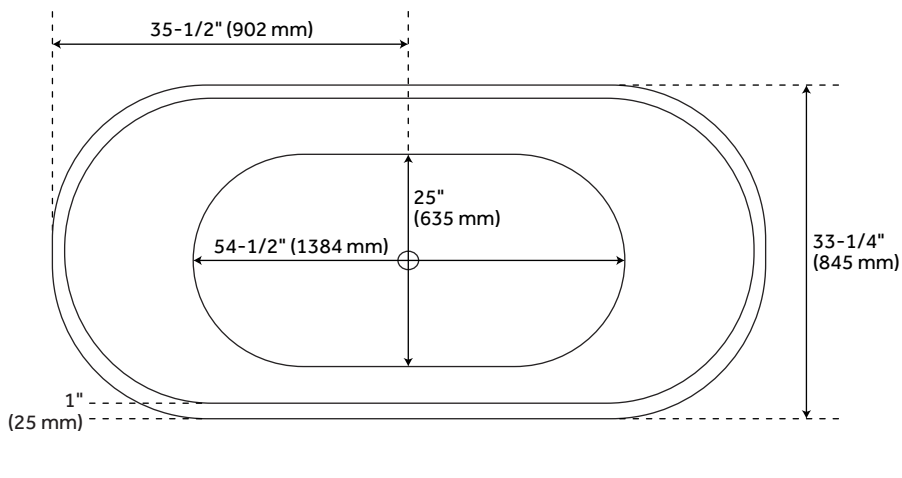

REVISED 03/04/2021

56" WINIFRED

RESIN FREESTANDING TUB - MATTE FINISH

SKU: 918954

FEATURES

- Length: 56-1/2"
- Width: 31-1/2"
- Height: 24"
- Tub Interior Length: 43"
- Tub Interior Width: 25"
- Tub Slope: 19°
- Water Capacity With Integral Overflow (Gallons): 62
- Tub Weight Uncrated (lbs): 326
- Tub Weight Crated (lbs): 401

RESIN FREESTANDING TUB - MATTE FINISH

SKU: 918954

FEATURES

- Length: 64-1/4"
- Width: 31-1/2"
- Height: 25-3/8"
- Tub Interior Length: 49"
- Tub Interior Width: 25"
- Tub Slope: 22°
- Water Capacity With Integral Overflow (Gallons): 71
- Tub Weight Uncrated (lbs): 329
- Tub Weight Crated (lbs): 404

CODES/STANDARDS

- cUPC
- CSA B45.5/IAPMO Z124

PRODUCT IMAGE

All dimensions and specifications are nominal and may vary. Use actual products for accuracy in critical situations.

PAGE 3
Code: 515317

71" WINIFRED

RESIN FREESTANDING TUB - MATTE FINISH

SKU: 918954

FEATURES

- Length: 71-1/2"
- Width: 33-1/4"
- Height: 23"
- Tub Interior Length: 54-1/2"
- Tub Interior Width: 25"
- Tub Slope: 25°
- Water Capacity With Integral Overflow (Gallons): 70
- Tub Weight Uncrated (lbs): 338
- Tub Weight Crated (lbs): 412