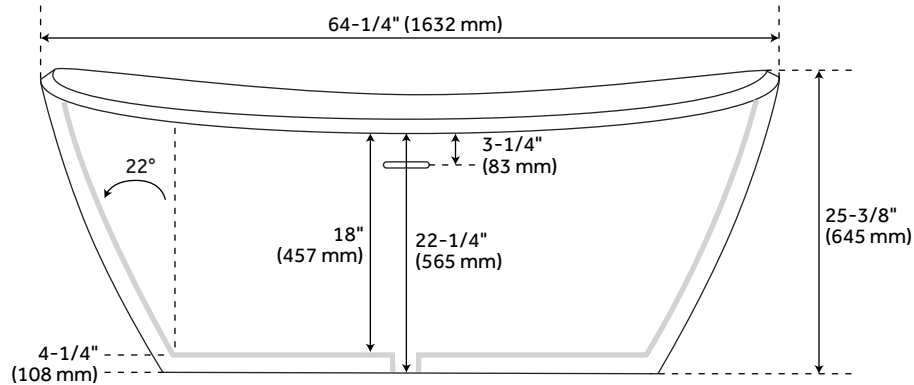

TEES FOR AIR JETS

56" WINIFRED AIR TUB

RESIN FREESTANDING TUB - MATTE FINISH

SKU: 918954

FEATURES

- Length: 56-1/2"
- Width: 31-1/2"
- Height: 24"
- Tub Interior Length: 43"
- Tub Interior Width: 25"
- Tub Slope: 19°
- Water Capacity With Integral Overflow (Gallons): 62
- Tub Weight Uncrated (lbs): 326
- Tub Weight Crated (lbs): 401

PRODUCT IMAGE

64" WINIFRED AIR TUB

RESIN FREESTANDING TUB - MATTE FINISH

SKU: 918954

FEATURES

- Length: 64-1/4"
- Width: 31-1/2"
- Height: 25-3/8"
- Tub Interior Length: 49"
- Tub Interior Width: 25"
- Tub Slope: 22°
- Water Capacity With Integral Overflow (Gallons): 71
- Tub Weight Uncrated (lbs): 329
- Tub Weight Crated (lbs): 404

PRODUCT IMAGE

71" WINIFRED AIR TUB

RESIN FREESTANDING TUB - MATTE FINISH

SKU: 918954

FEATURES

- Length: 71-1/2"
- Width: 33-1/4"
- Height: 23"
- Tub Interior Length: 54-1/2"
- Tub Interior Width: 25"
- Tub Slope: 25°
- Water Capacity With Integral Overflow (Gallons): 70
- Tub Weight Uncrated (lbs): 338
- Tub Weight Crated (lbs): 412