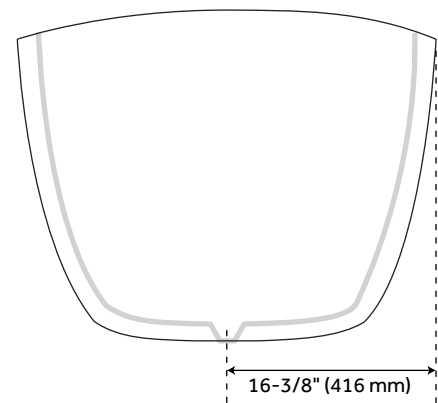

RESIN FREESTANDING TUB - MATTE FINISH

SKU: 918954

FEATURES

- Length: 71-1/2"
- Width: 33-1/4"
- Height: 23"
- Tub Interior Length: 54-1/2"
- Tub Interior Width: 25"
- Tub Slope: 25°
- Water Capacity With Integral Overflow (Gallons): 70
- Tub Weight Uncrated (lbs): 338
- Tub Weight Crated (lbs): 412

TEES FOR AIR JETS

56" WINIFRED AIR TUB

RESIN FREESTANDING TUB - MATTE FINISH

SKU: 918954

FEATURES

- Length: 56-1/2"
- Width: 31-1/2"
- Height: 24"
- Tub Interior Length: 43"
- Tub Interior Width: 25"
- Tub Slope: 19°
- Water Capacity With Integral Overflow (Gallons): 62
- Tub Weight Uncrated (lbs): 326
- Tub Weight Crated (lbs): 401

PRODUCT IMAGE

64" WINIFRED AIR TUB

RESIN FREESTANDING TUB - MATTE FINISH

SKU: 918954

FEATURES

- Length: 64-1/4"
- Width: 31-1/2"
- Height: 25-3/8"
- Tub Interior Length: 49"
- Tub Interior Width: 25"
- Tub Slope: 22°
- Water Capacity With Integral Overflow (Gallons): 71
- Tub Weight Uncrated (lbs): 329
- Tub Weight Crated (lbs): 404

PRODUCT IMAGE

71" WINIFRED AIR TUB

RESIN FREESTANDING TUB - MATTE FINISH

SKU: 918954

FEATURES

- Length: 71-1/2"
- Width: 33-1/4"
- Height: 23"
- Tub Interior Length: 54-1/2"
- Tub Interior Width: 25"
- Tub Slope: 25°
- Water Capacity With Integral Overflow (Gallons): 70
- Tub Weight Uncrated (lbs): 338
- Tub Weight Crated (lbs): 412