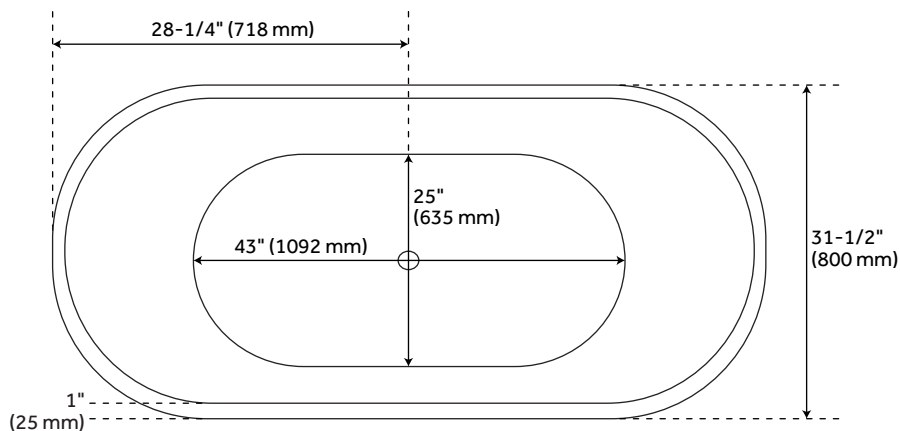

WINIFRED

RESIN FREESTANDING TUB - MATTE FINISH

SKU: 918954

CONTENTS

56" TUB	PAGE 2
64" TUB	PAGE 3
71" TUB	PAGE 4
AIR TUB	PAGE 5
56" AIR TUB	PAGE 6
64" AIR TUB	PAGE 7
71" AIR TUB	PAGE 8

FEATURES

Design: Modern
Product Finish: White
Features: Integral Drain & Overflow
Overflow Hole: Yes
Integral Drain & Overflow: Yes
Shape: Oval
Material: Resin
Exterior Treatment: Matte
Tap Deck: No
Drain Included: Yes
Drain Placement: Center
Faucet Included: No
Faucet Drillings: No Drillings
Built-In Adjusters: Yes
Air Tub Option: Features 12 Air Jets That
 Massage and Relax
Remote Control Works Within 15-Foot
 Radius and is Designed to Float
Tub and Air System Come Fully Assembled
Tub Includes Both Chrome and Matching
 Resin Pop-Up Drain Caps
Optional Quick Connect Drop-In Drain Kit
 Includes:
Floor Plate, 1-1/2" PVC Pipe, 2" x 1-1/2" Trap
 Adapters, 1 Brass Threaded, 1 Brass
 Unthreaded Tailpiece and Plug
Installs Above Your Subfloor, But Underneath
 Your Cement Floor or Tile, So You Do
 Not Need Access Below the Fixture

REVISED 03/04/2021

56" WINIFRED

RESIN FREESTANDING TUB - MATTE FINISH

SKU: 918954

FEATURES

- Length: 56-1/2"
- Width: 31-1/2"
- Height: 24"
- Tub Interior Length: 43"
- Tub Interior Width: 25"
- Tub Slope: 19°
- Water Capacity With Integral Overflow (Gallons): 62
- Tub Weight Uncrated (lbs): 326
- Tub Weight Crated (lbs): 401

RESIN FREESTANDING TUB - MATTE FINISH

SKU: 918954

FEATURES

- Length: 64-1/4"
- Width: 31-1/2"
- Height: 25-3/8"
- Tub Interior Length: 49"
- Tub Interior Width: 25"
- Tub Slope: 22°
- Water Capacity With Integral Overflow (Gallons): 71
- Tub Weight Uncrated (lbs): 329
- Tub Weight Crated (lbs): 404

RESIN FREESTANDING TUB - MATTE FINISH

SKU: 918954

FEATURES

- Length: 71-1/2"
- Width: 33-1/4"
- Height: 23"
- Tub Interior Length: 54-1/2"
- Tub Interior Width: 25"
- Tub Slope: 25°
- Water Capacity With Integral Overflow (Gallons): 70
- Tub Weight Uncrated (lbs): 338
- Tub Weight Crated (lbs): 412