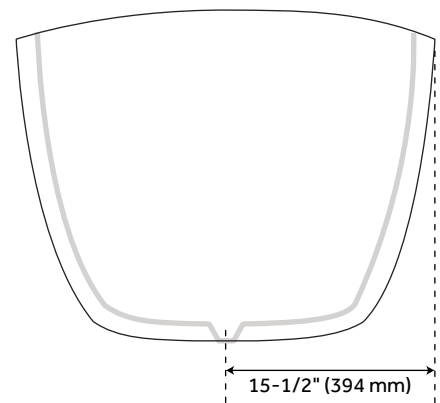

RESIN FREESTANDING TUB - MATTE FINISH

SKU: 918954

FEATURES

- Length: 71-1/2"
- Width: 33-1/4"
- Height: 23"
- Tub Interior Length: 54-1/2"
- Tub Interior Width: 25"
- Tub Slope: 25°
- Water Capacity With Integral Overflow (Gallons): 70
- Tub Weight Uncrated (lbs): 338
- Tub Weight Crated (lbs): 412

- 2" Above the tub rim

Security device and hose can be mounted in wall

REMOTE CONTROL

- CG+/RTC-SENSOR-WP
- 12 – 15 YEAR BATTERY LIFE

INSIDE OF BATH

- (12) MAXI AIR JETS WITH 24 OPENINGS

ELBOWS FOR AIR JETS

TEES FOR AIR JETS

56" WINIFRED AIR TUB

RESIN FREESTANDING TUB - MATTE FINISH

SKU: 918954

FEATURES

- Length: 56-1/2"
- Width: 31-1/2"
- Height: 24"
- Tub Interior Length: 43"
- Tub Interior Width: 25"
- Tub Slope: 19°
- Water Capacity With Integral Overflow (Gallons): 62
- Tub Weight Uncrated (lbs): 326
- Tub Weight Crated (lbs): 401

PRODUCT IMAGE

64" WINIFRED AIR TUB

RESIN FREESTANDING TUB - MATTE FINISH

SKU: 918954

FEATURES

- Length: 64-1/4"
- Width: 31-1/2"
- Height: 25-3/8"
- Tub Interior Length: 49"
- Tub Interior Width: 25"
- Tub Slope: 22°
- Water Capacity With Integral Overflow (Gallons): 71
- Tub Weight Uncrated (lbs): 329
- Tub Weight Crated (lbs): 404