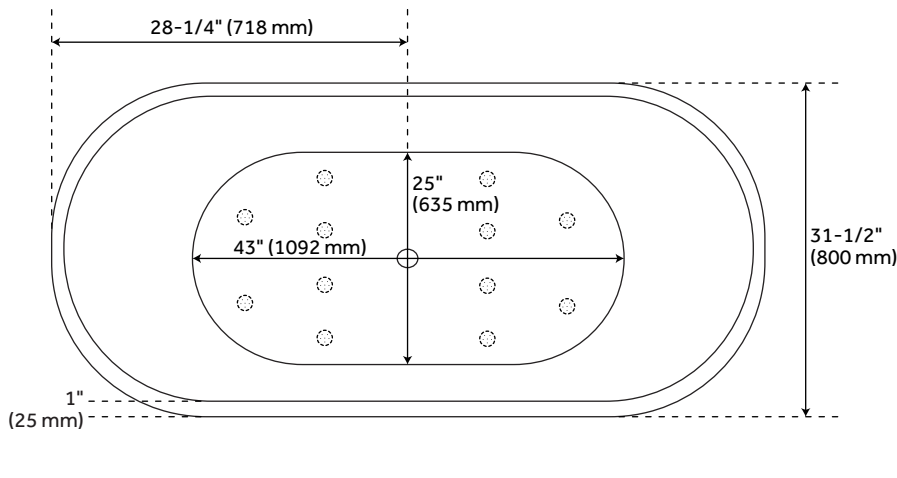

RESIN FREESTANDING TUB - MATTE FINISH

SKU: 918954

FEATURES

- Length: 71-1/2"
- Width: 33-1/4"
- Height: 23"
- Tub Interior Length: 54-1/2"
- Tub Interior Width: 25"
- Tub Slope: 25°
- Water Capacity With Integral Overflow (Gallons): 70
- Tub Weight Uncrated (lbs): 338
- Tub Weight Crated (lbs): 412

- 2" Above the tub rim

Security device and hose can be mounted in wall

REMOTE CONTROL

- CG+/RTC-SENSOR-WP
- 12 – 15 YEAR BATTERY LIFE

INSIDE OF BATH

- (12) MAXI AIR JETS WITH 24 OPENINGS

ELBOWS FOR AIR JETS

TEES FOR AIR JETS

56" WINIFRED AIR TUB

RESIN FREESTANDING TUB - MATTE FINISH

SKU: 918954

FEATURES

- Length: 56-1/2"
- Width: 31-1/2"
- Height: 24"
- Tub Interior Length: 43"
- Tub Interior Width: 25"
- Tub Slope: 19°
- Water Capacity With Integral Overflow (Gallons): 62
- Tub Weight Uncrated (lbs): 326
- Tub Weight Crated (lbs): 401

PRODUCT IMAGE

64" WINIFRED AIR TUB

RESIN FREESTANDING TUB - MATTE FINISH

SKU: 918954

FEATURES

- Length: 64-1/4"
- Width: 31-1/2"
- Height: 25-3/8"
- Tub Interior Length: 49"
- Tub Interior Width: 25"
- Tub Slope: 22°
- Water Capacity With Integral Overflow (Gallons): 71
- Tub Weight Uncrated (lbs): 329
- Tub Weight Crated (lbs): 404