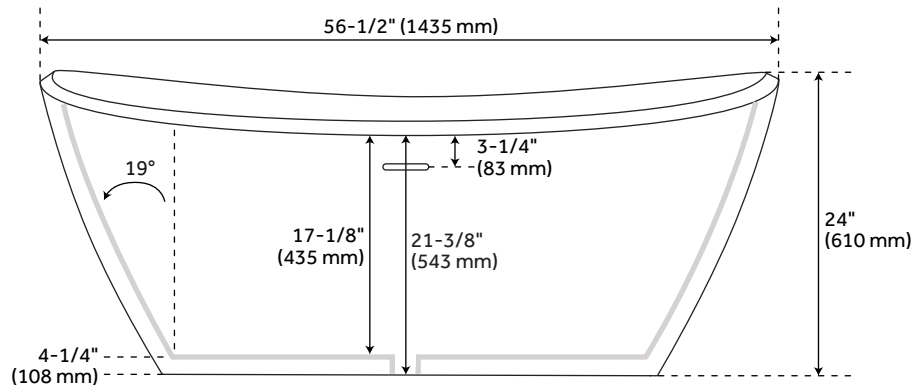

WINIFRED

RESIN FREESTANDING TUB - MATTE FINISH

SKU: 918954

CONTENTS

56" TUB	PAGE 2
64" TUB	PAGE 3
71" TUB	PAGE 4
AIR TUB	PAGE 5
56" AIR TUB	PAGE 6
64" AIR TUB	PAGE 7
71" AIR TUB	PAGE 8

FEATURES

Design: Modern
Product Finish: White
Features: Integral Drain & Overflow
Overflow Hole: Yes
Integral Drain & Overflow: Yes
Shape: Oval
Material: Resin
Exterior Treatment: Matte
Tap Deck: No
Drain Included: Yes
Drain Placement: Center
Faucet Included: No
Faucet Drillings: No Drillings
Built-In Adjusters: Yes
Air Tub Option: Features 12 Air Jets That
 Massage and Relax
Remote Control Works Within 15-Foot
 Radius and is Designed to Float
Tub and Air System Come Fully Assembled
Tub Includes Both Chrome and Matching
 Resin Pop-Up Drain Caps
Optional Quick Connect Drop-In Drain Kit
 Includes:
Floor Plate, 1-1/2" PVC Pipe, 2" x 1-1/2" Trap
 Adapters, 1 Brass Threaded, 1 Brass
 Unthreaded Tailpiece and Plug
Installs Above Your Subfloor, But Underneath
 Your Cement Floor or Tile, So You Do
 Not Need Access Below the Fixture

REVISED 03/04/2021

56" WINIFRED

RESIN FREESTANDING TUB - MATTE FINISH

SKU: 918954

FEATURES

- Length: 56-1/2"
- Width: 31-1/2"
- Height: 24"
- Tub Interior Length: 43"
- Tub Interior Width: 25"
- Tub Slope: 19°
- Water Capacity With Integral Overflow (Gallons): 62
- Tub Weight Uncrated (lbs): 326
- Tub Weight Crated (lbs): 401

RESIN FREESTANDING TUB - MATTE FINISH

SKU: 918954

FEATURES

- Length: 64-1/4"
- Width: 31-1/2"
- Height: 25-3/8"
- Tub Interior Length: 49"
- Tub Interior Width: 25"
- Tub Slope: 22°
- Water Capacity With Integral Overflow (Gallons): 71
- Tub Weight Uncrated (lbs): 329
- Tub Weight Crated (lbs): 404

RESIN FREESTANDING TUB - MATTE FINISH

SKU: 918954

FEATURES

- Length: 71-1/2"
- Width: 33-1/4"
- Height: 23"
- Tub Interior Length: 54-1/2"
- Tub Interior Width: 25"
- Tub Slope: 25°
- Water Capacity With Integral Overflow (Gallons): 70
- Tub Weight Uncrated (lbs): 338
- Tub Weight Crated (lbs): 412