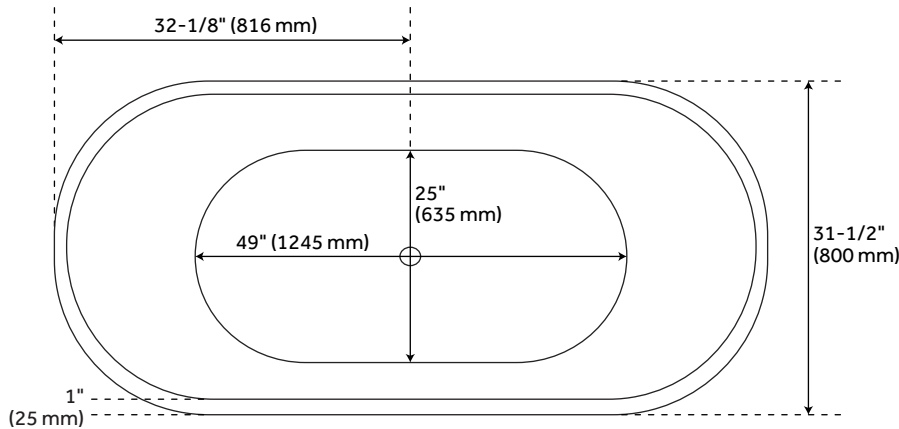

REVISED 03/04/2021

56" WINIFRED

RESIN FREESTANDING TUB - MATTE FINISH

SKU: 918954

FEATURES

- Length: 56-1/2"
- Width: 31-1/2"
- Height: 24"
- Tub Interior Length: 43"
- Tub Interior Width: 25"
- Tub Slope: 19°
- Water Capacity With Integral Overflow (Gallons): 62
- Tub Weight Uncrated (lbs): 326
- Tub Weight Crated (lbs): 401

CODES/STANDARDS

- cUPC
- CSA B45.5/IAPMO Z124

PRODUCT IMAGE

All dimensions and specifications are nominal and may vary. Use actual products for accuracy in critical situations.

PAGE 2
Code: 515312

64" WINIFRED

RESIN FREESTANDING TUB - MATTE FINISH

SKU: 918954

FEATURES

- Length: 64-1/4"
- Width: 31-1/2"
- Height: 25-3/8"
- Tub Interior Length: 49"
- Tub Interior Width: 25"
- Tub Slope: 22°
- Water Capacity With Integral Overflow (Gallons): 71
- Tub Weight Uncrated (lbs): 329
- Tub Weight Crated (lbs): 404

RESIN FREESTANDING TUB - MATTE FINISH

SKU: 918954

FEATURES

- Length: 71-1/2"
- Width: 33-1/4"
- Height: 23"
- Tub Interior Length: 54-1/2"
- Tub Interior Width: 25"
- Tub Slope: 25°
- Water Capacity With Integral Overflow (Gallons): 70
- Tub Weight Uncrated (lbs): 338
- Tub Weight Crated (lbs): 412