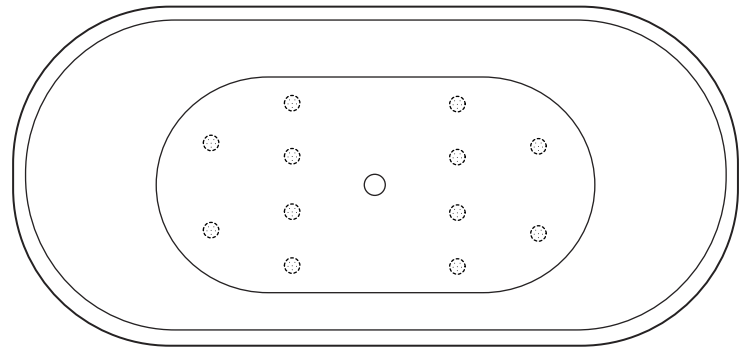

- 2" Above the tub rim

Security device and hose can be mounted in wall

REMOTE CONTROL

- CG+/RTC-SENSOR-WP
- 12 – 15 YEAR BATTERY LIFE

INSIDE OF BATH

- (12) MAXI AIR JETS WITH 24 OPENINGS

ELBOWS FOR AIR JETS

TEES FOR AIR JETS

56" WINIFRED AIR TUB

RESIN FREESTANDING TUB - MATTE FINISH

SKU: 918954

FEATURES

- Length: 56-1/2"
- Width: 31-1/2"
- Height: 24"
- Tub Interior Length: 43"
- Tub Interior Width: 25"
- Tub Slope: 19°
- Water Capacity With Integral Overflow (Gallons): 62
- Tub Weight Uncrated (lbs): 326
- Tub Weight Crated (lbs): 401

PRODUCT IMAGE

64" WINIFRED AIR TUB

RESIN FREESTANDING TUB - MATTE FINISH

SKU: 918954

FEATURES

- Length: 64-1/4"
- Width: 31-1/2"
- Height: 25-3/8"
- Tub Interior Length: 49"
- Tub Interior Width: 25"
- Tub Slope: 22°
- Water Capacity With Integral Overflow (Gallons): 71
- Tub Weight Uncrated (lbs): 329
- Tub Weight Crated (lbs): 404