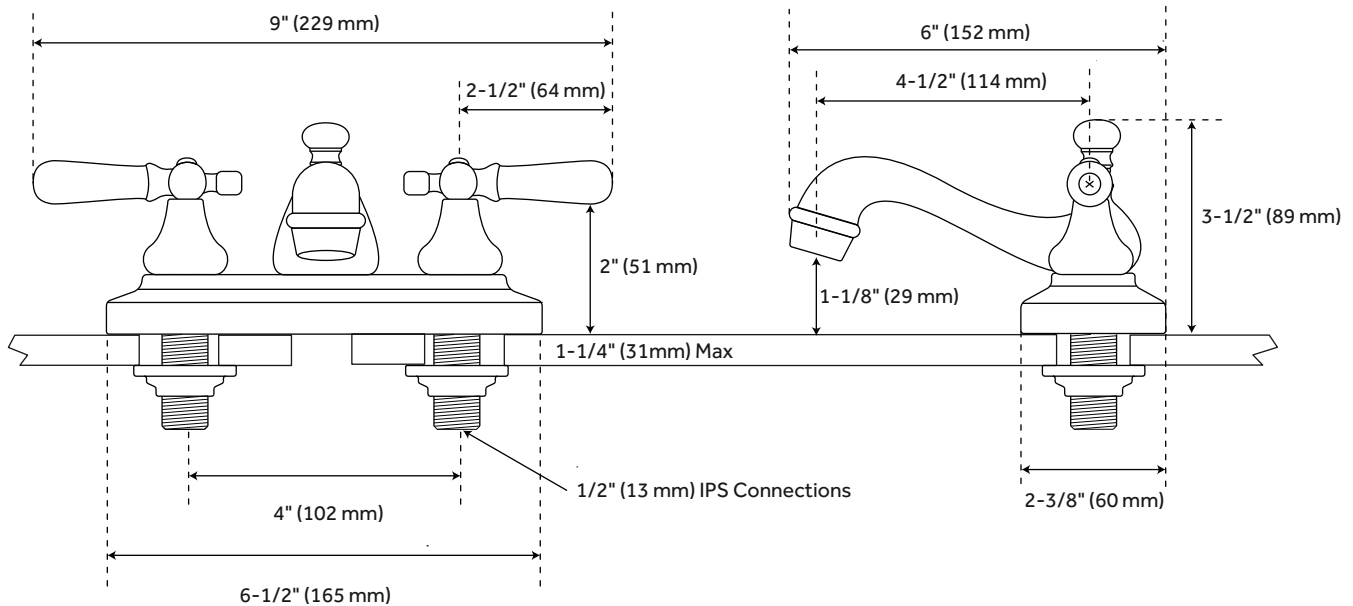

TEAPOT

CENTERSET BATHROOM FAUCET - SMALL PORCELAIN LEVER HANDLES

SKU: 918942

FEATURES

- Drain is compatible with sinks that have an overflow hole.
- Installation Type: Centerset
- Handle Type: Lever
- Overflow Hole: Yes
- Design: Traditional
- Faucet Material: Brass

CONTENTS

FAUCET PAGE 2

REVISED 09/21/2020

TEAPOT

CENTERSET BATHROOM FAUCET - SMALL PORCELAIN LEVER HANDLES

SKU: 918942

FEATURES

Max. Countertop Thickness: 1-1/4"
Faucet Centers: 4"
Length: 9"
Width: 6"
Height: 3-1/2"
Height To Spout: 1-1/8"
Spout Reach: 4-1/2"
Base Plate Length: 6-1/2"
Base Plate Width: 2-3/8"
Handle Length: 2-1/2"
Height To Bottom Of Handle: 2"
Ceramic Disc Cartridges: Yes
Hot And Cold Indicators: Yes
Ips: 1/2"
Drain Included: Yes
Fits Drain Hole Size: 1-1/2"
Maximum Flow Rate:
1.2 gpm (4.5 L/min) @ 60 psi

CODES/STANDARDS

cUPC
ASME A112.18.1/CSA B125.1
NSF/ANSI 61
NSF/ANSI 372

PRODUCT IMAGE

All dimensions and specifications are nominal and may vary. Use actual products for accuracy in critical situations.