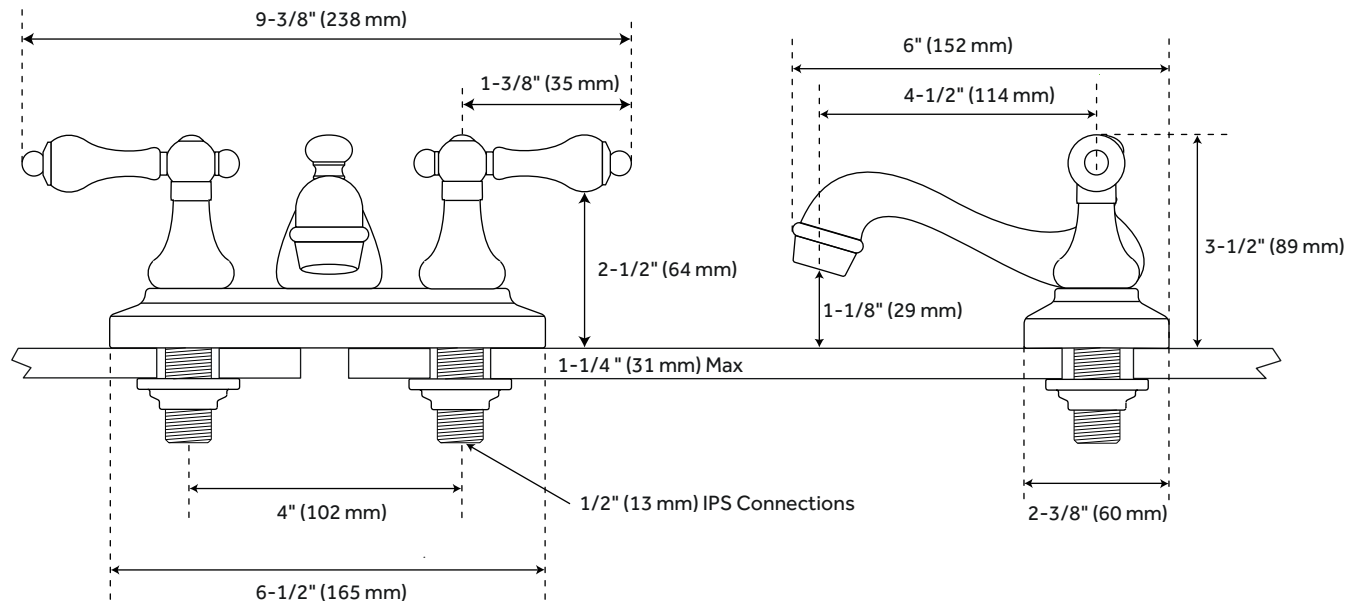

### FEATURES

- Drain is compatible with sinks that have an overflow hole.
- Installation Type: Centerset
- Handle Type: Lever
- Overflow Hole: Yes
- Design: Traditional
- Faucet Material: Brass

### FEATURES

Max. Countertop Thickness: 1-1/4"  
Faucet Centers: 4"  
Length: 9-3/8"  
Width: 6"  
Height: 3-1/2"  
Height To Spout: 1-1/8"  
Spout Reach: 4-1/2"  
Base Plate Length: 6-1/2"  
Base Plate Width: 2-3/8"  
Handle Length: 1-3/8"  
Height To Bottom Of Handle: 2-1/2"  
Ceramic Disc Cartridges: Yes  
Hot And Cold Indicators: No  
Ips: 1/2"  
Drain Included: Yes  
Fits Drain Hole Size: 1-1/2"  
Maximum Flow Rate:  
1.2 gpm (4.5 L/min) @ 60 psi