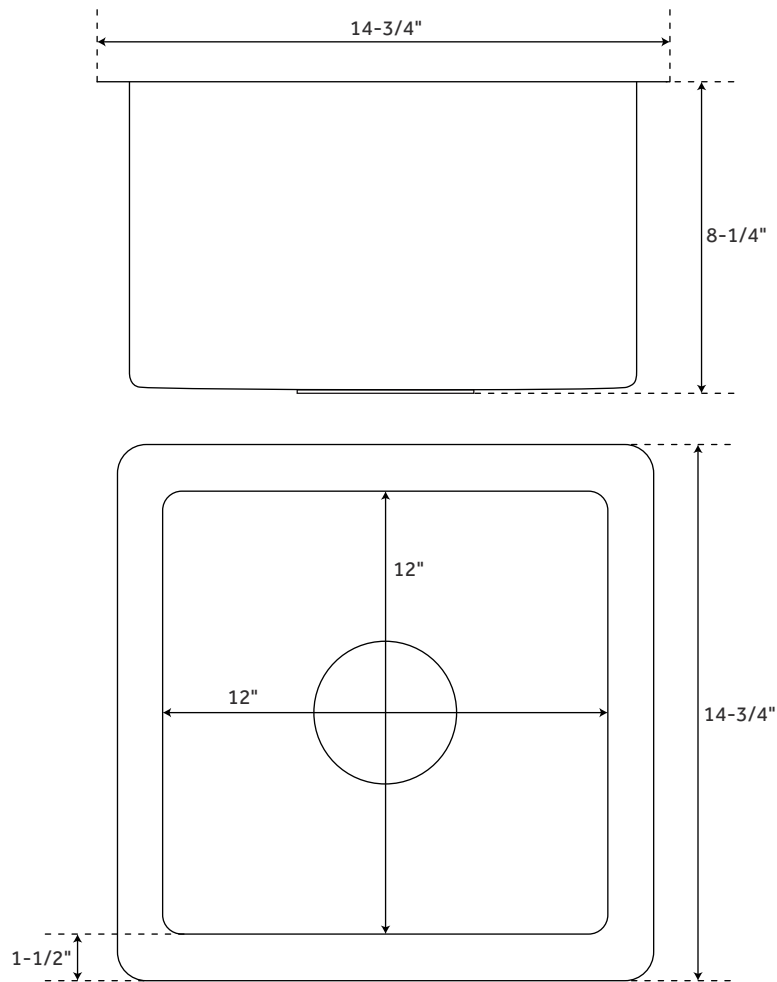

## FEATURES

Material: Copper  
Shape: Square  
Faucet Centers: No Faucet Hole  
Length: 14-3/4"  
Width: 14-3/4"  
Height: 8-1/4"  
Basin Length: 12"  
Basin Width: 12"  
Water Depth to Rim: 8"  
Rim Thickness: 1-1/2"  
Metal Gauge/Thickness: 16 Gauge  
Faucet Included: No  
Faucet Holes: No Faucet Hole  
Drain Included: No  
Drain Size: 3-1/2"  
Reversible Mounting : Yes  
Exterior Treatment: Hammered  
Interior Treatment: Hammered