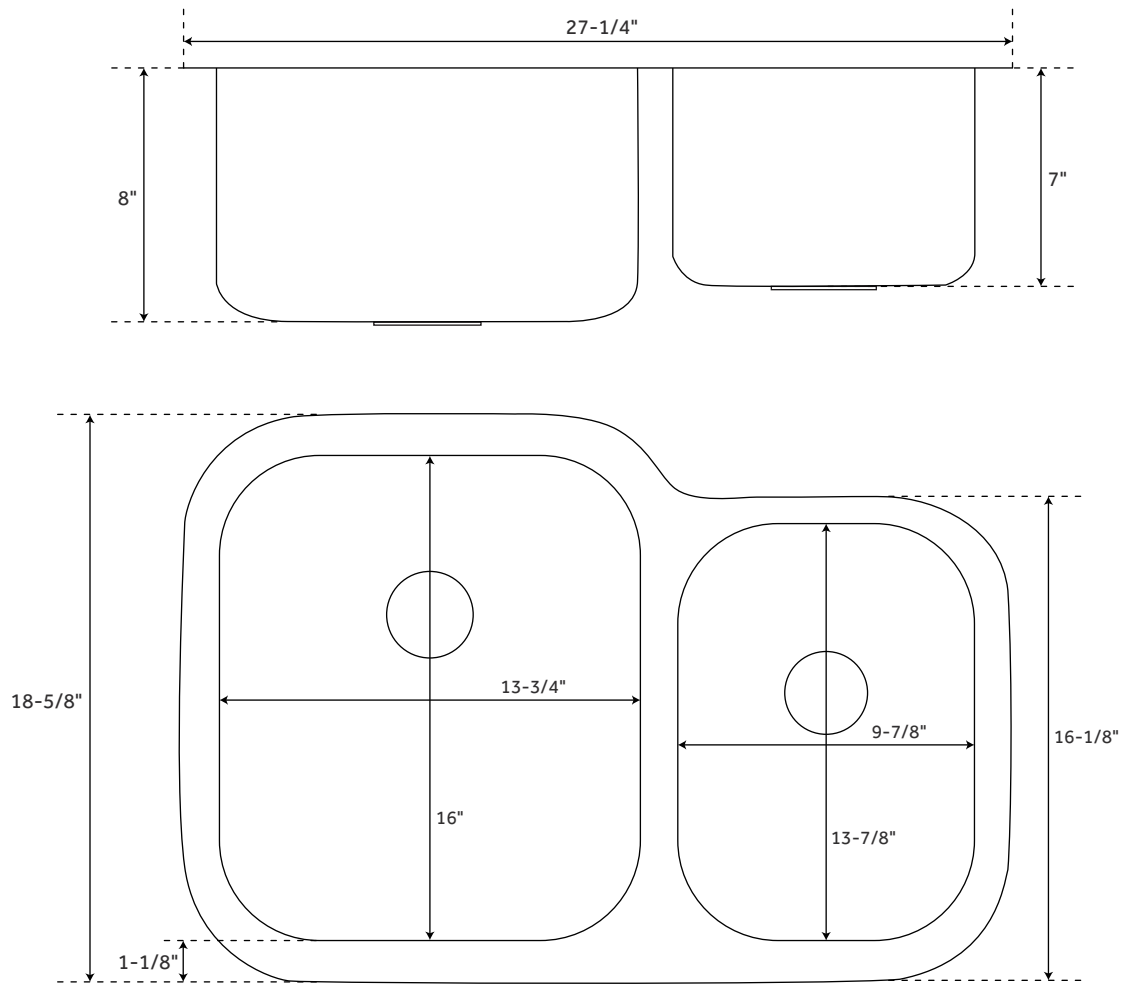

# 28" INFINITE

## 70/30 OFFSET DOUBLE-BOWL STAINLESS STEEL UNDERMOUNT SINK

SKU: 918538

### FEATURES

Material: Stainless Steel  
Basin Split: 70/30  
Sink Installation: Undermount  
Number of Basins: 2  
Product Color: Stainless Steel  
Length: 27-1/4"  
Width: 18-5/8"  
Height: 8"  
Large Bowl Length: 13-3/4"  
Large Bowl Width: 16"  
Small Bowl Length: 9-7/8"  
Small Bowl Width: 13-7/8"  
Water Depth to Rim: 8"  
Rim Thickness: 1-1/8"  
Metal Gauge/Thickness: 18 Gauge  
Faucet Included: No  
Faucet Holes: No Faucet Hole  
Drain Size: 3-1/2"