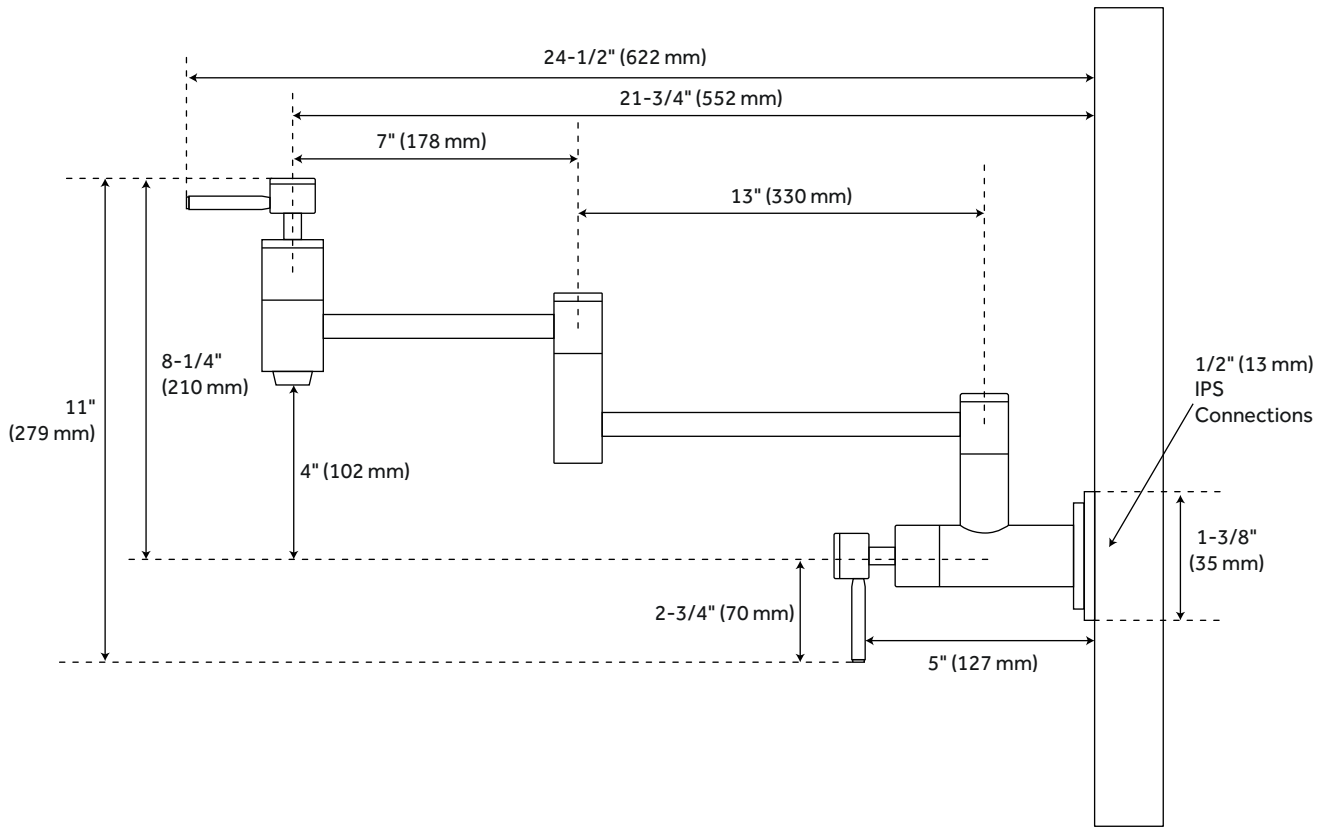

## RETRACTABLE WALL-MOUNT POT FILLER FAUCET

SKU: 917487

### FEATURES

Installation Type: Wall Mount  
Faucet Holes: 1  
Faucet Centers: Single-Hole  
Handle Type: Lever  
Length: 1-3/8"  
Width: 24-1/2"  
Height: 11"  
Height To Spout: 4"  
Spout Reach: 21-3/4"  
Base Plate Length: 1-3/8"  
Base Plate Width: 1-3/8"  
Handle Length: 2-3/4"  
Height to Bottom of Handle: 5"  
IPS: 1/2"  
Drain Included: No  
Maximum Flow Rate: 1.8 gpm  
(gallons per minute)