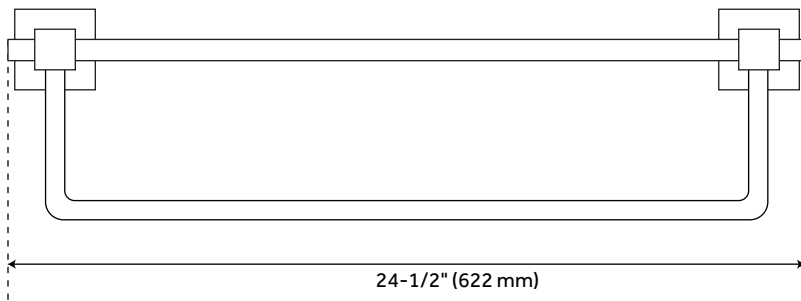

Towel rack: 24-1/2" L x 8-5/8" W (front to back) x 5-1/2" H.
Towel ring: 9-1/2" L x 4-1/2" H (2-1/2" extension from wall).
Robe hook: 3-3/4" L x 2-5/8" W (front to back) x 1-3/4" H.
Toilet paper holder: 7" L x 3-7/8" W (front to back) x 4-5/8" H.
Toilet brush holder: 7" L x 4-1/2" W (front to back) x 15" H.
Toilet brush included.

All base plates measure 1-3/4" L x 1-3/4" W.
Concealed mounting screws included.
Not available in Polished Brass at this time.

CONTENTS

TOWEL RACK	PAGE 2
TOWEL RING	PAGE 3
DOUBLE ROBE HOOK	PAGE 4
TOILET PAPER HOLDER	PAGE 5
TOILET BRUSH	PAGE 6

REVISED 08/05/2020

ALBURY

TOWEL RACK

SKU: 917242

FEATURES

Installation Type: Wall Mount
Design: Modern
Material: Brass
Length: 24-1/2"
Width: 8-5/8"
Height: 5-1/2"
Mounting Hardware Included: Yes
Assembly Required: No
Number of Rails: 1

PRODUCT IMAGE

ALBURY

TOWEL RING

SKU: 917242

FEATURES

- Installation Type: Wall Mount
- Design: Transitional
- Material: Brass
- Length: 9-1/2"
- Height: 4-1/2"
- Depth: 2-1/2"
- Concealed Mounting Hardware: Yes
- Mounting Hardware Included: Yes