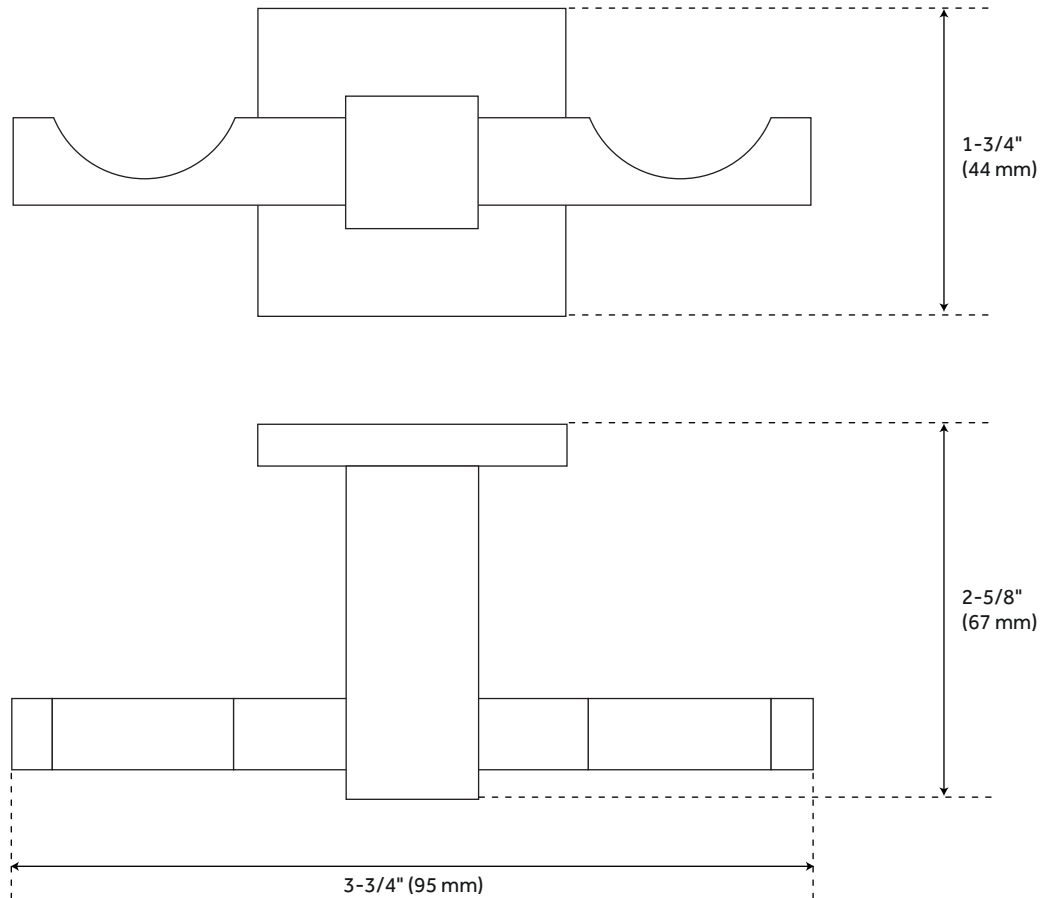

Towel rack: 24-1/2" L x 8-5/8" W (front to back) x 5-1/2" H.
Towel ring: 9-1/2" L x 4-1/2" H (2-1/2" extension from wall).
Robe hook: 3-3/4" L x 2-5/8" W (front to back) x 1-3/4" H.
Toilet paper holder: 7" L x 3-7/8" W (front to back) x 4-5/8" H.
Toilet brush holder: 7" L x 4-1/2" W (front to back) x 15" H.
Toilet brush included.

REVISED 08/05/2020

ALBURY

TOWEL RACK

SKU: 917242

FEATURES

Installation Type: Wall Mount
Design: Modern
Material: Brass
Length: 24-1/2"
Width: 8-5/8"
Height: 5-1/2"
Mounting Hardware Included: Yes
Assembly Required: No
Number of Rails: 1

PRODUCT IMAGE

ALBURY

TOWEL RING

SKU: 917242

FEATURES

- Installation Type: Wall Mount
- Design: Transitional
- Material: Brass
- Length: 9-1/2"
- Height: 4-1/2"
- Depth: 2-1/2"
- Concealed Mounting Hardware: Yes
- Mounting Hardware Included: Yes

PRODUCT IMAGE

ALBURY

DOUBLE ROBE HOOK

SKU: 917242

FEATURES

- Material: Brass
- Design: Modern
- Length: 3-3/4"
- Width: 2-5/8"
- Height: 1-3/4"
- Mounting Hardware Included: Yes
- Mounting Hardware Concealed: Yes