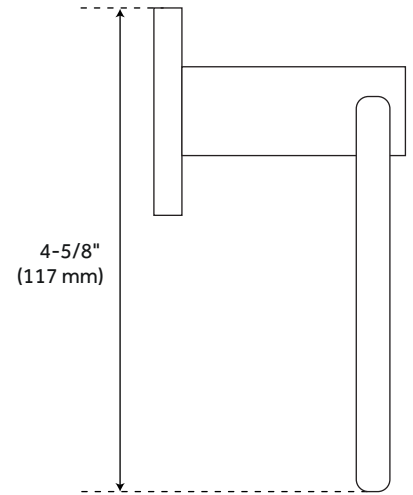

Towel rack: 24-1/2" L x 8-5/8" W (front to back) x 5-1/2" H.
Towel ring: 9-1/2" L x 4-1/2" H (2-1/2" extension from wall).
Robe hook: 3-3/4" L x 2-5/8" W (front to back) x 1-3/4" H.
Toilet paper holder: 7" L x 3-7/8" W (front to back) x 4-5/8" H.
Toilet brush holder: 7" L x 4-1/2" W (front to back) x 15" H.
Toilet brush included.

PRODUCT IMAGE

ALBURY

TOWEL RING

SKU: 917242

FEATURES

- Installation Type: Wall Mount
- Design: Transitional
- Material: Brass
- Length: 9-1/2"
- Height: 4-1/2"
- Depth: 2-1/2"
- Concealed Mounting Hardware: Yes
- Mounting Hardware Included: Yes

PRODUCT IMAGE

ALBURY

DOUBLE ROBE HOOK

SKU: 917242

FEATURES

- Material: Brass
- Design: Modern
- Length: 3-3/4"
- Width: 2-5/8"
- Height: 1-3/4"
- Mounting Hardware Included: Yes
- Mounting Hardware Concealed: Yes

PRODUCT IMAGE

ALBURY

TOILET PAPER HOLDER

SKU: 917242

FEATURES

- Installation Type: Wall Mount
- Design: Transitional
- Material: Brass
- Length: 7"
- Width: 3-7/8"
- Height: 4-5/8"
- Assembly Required: No

PRODUCT IMAGE