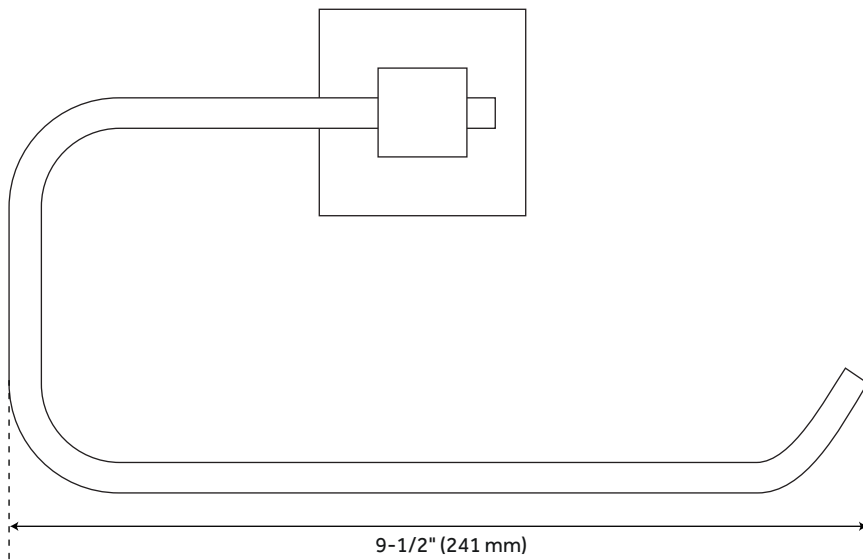

Towel rack: 24-1/2" L x 8-5/8" W (front to back) x 5-1/2" H.
Towel ring: 9-1/2" L x 4-1/2" H (2-1/2" extension from wall).
Robe hook: 3-3/4" L x 2-5/8" W (front to back) x 1-3/4" H.
Toilet paper holder: 7" L x 3-7/8" W (front to back) x 4-5/8" H.
Toilet brush holder: 7" L x 4-1/2" W (front to back) x 15" H.
Toilet brush included.

REVISED 08/05/2020

ALBURY

TOWEL RACK

SKU: 917242

FEATURES

Installation Type: Wall Mount
Design: Modern
Material: Brass
Length: 24-1/2"
Width: 8-5/8"
Height: 5-1/2"
Mounting Hardware Included: Yes
Assembly Required: No
Number of Rails: 1

PRODUCT IMAGE

ALBURY

TOWEL RING

SKU: 917242

FEATURES

- Installation Type: Wall Mount
- Design: Transitional
- Material: Brass
- Length: 9-1/2"
- Height: 4-1/2"
- Depth: 2-1/2"
- Concealed Mounting Hardware: Yes
- Mounting Hardware Included: Yes

PRODUCT IMAGE

ALBURY

DOUBLE ROBE HOOK

SKU: 917242

FEATURES

- Material: Brass
- Design: Modern
- Length: 3-3/4"
- Width: 2-5/8"
- Height: 1-3/4"
- Mounting Hardware Included: Yes
- Mounting Hardware Concealed: Yes