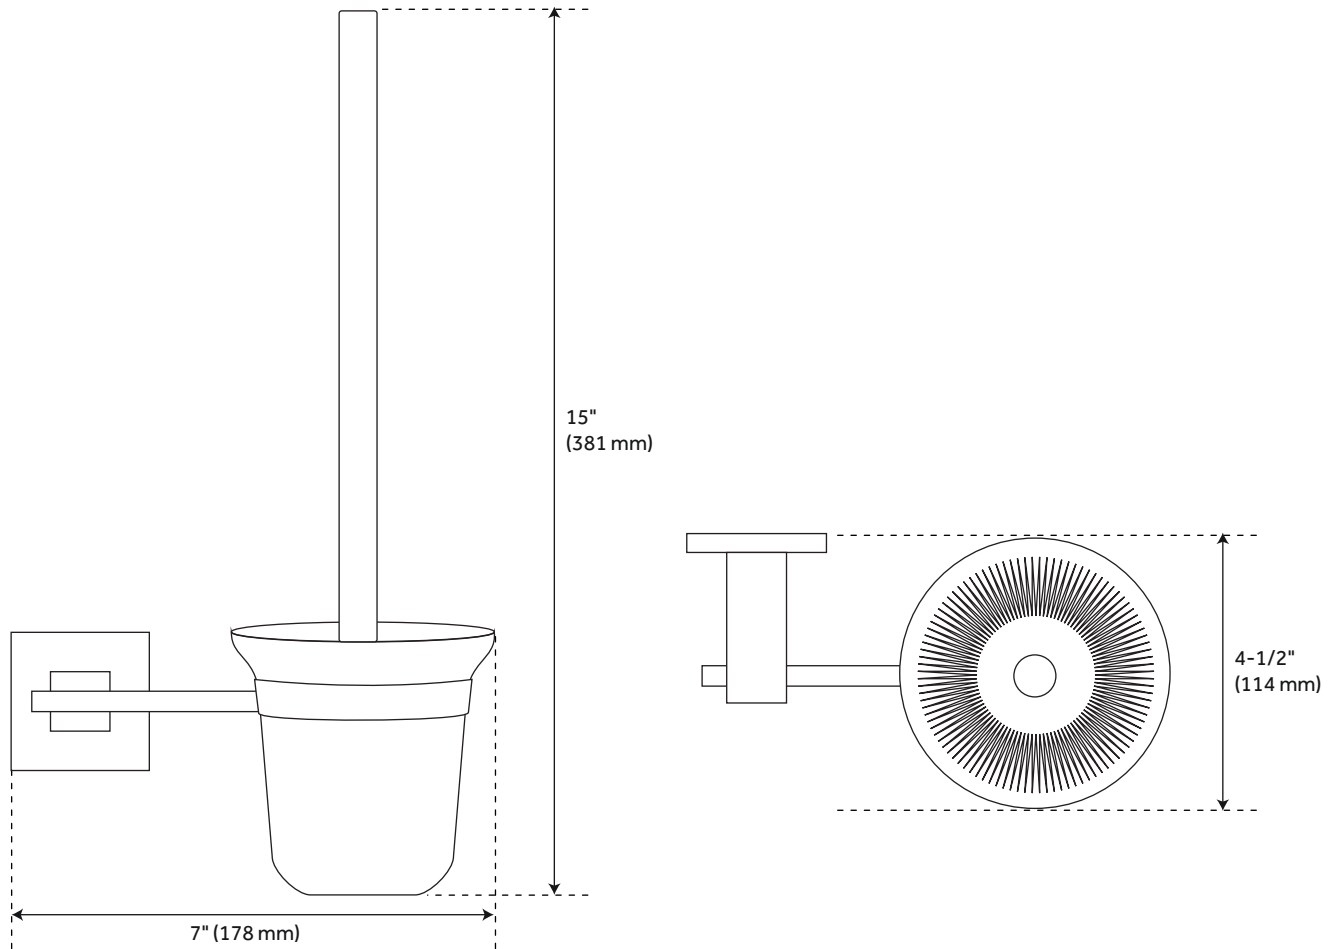

Towel rack: 24-1/2" L x 8-5/8" W (front to back) x 5-1/2" H.
Towel ring: 9-1/2" L x 4-1/2" H (2-1/2" extension from wall).
Robe hook: 3-3/4" L x 2-5/8" W (front to back) x 1-3/4" H.
Toilet paper holder: 7" L x 3-7/8" W (front to back) x 4-5/8" H.
Toilet brush holder: 7" L x 4-1/2" W (front to back) x 15" H.
Toilet brush included.

PRODUCT IMAGE

ALBURY

DOUBLE ROBE HOOK

SKU: 917242

FEATURES

- Material: Brass
- Design: Modern
- Length: 3-3/4"
- Width: 2-5/8"
- Height: 1-3/4"
- Mounting Hardware Included: Yes
- Mounting Hardware Concealed: Yes

All dimensions and specifications are nominal and may vary. Use actual products for accuracy in critical situations.

PAGE 5

Code: 916726

ALBURY

WALL-MOUNT TOILET BRUSH HOLDER

SKU: 917242

FEATURES

Installation Type: Wall Mount
Design: Transitional
Material: Brass
Length: 7"
Width: 4-1/2"
Height: 15"
Assembly Required: No

PRODUCT IMAGE

All dimensions and specifications are nominal and may vary. Use actual products for accuracy in critical situations.

PAGE 5
Code: 916724