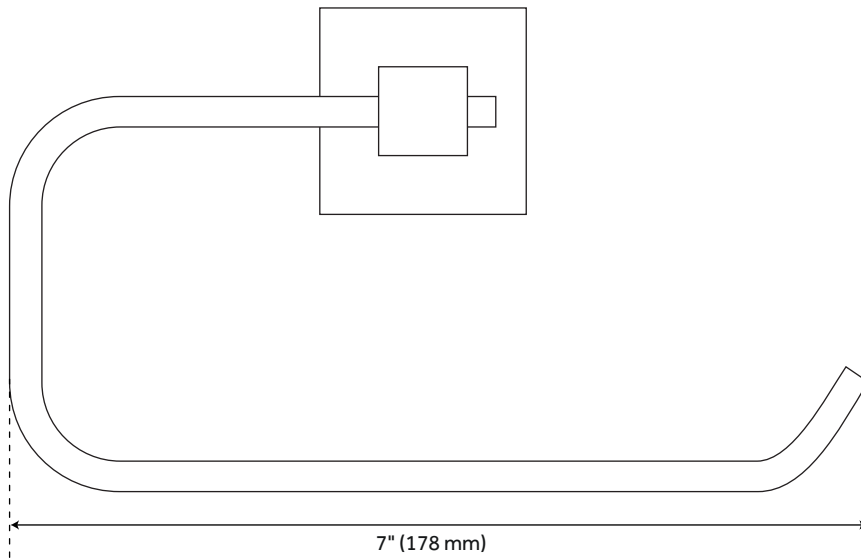

Towel rack: 24-1/2" L x 8-5/8" W (front to back) x 5-1/2" H.
Towel ring: 9-1/2" L x 4-1/2" H (2-1/2" extension from wall).
Robe hook: 3-3/4" L x 2-5/8" W (front to back) x 1-3/4" H.
Toilet paper holder: 7" L x 3-7/8" W (front to back) x 4-5/8" H.
Toilet brush holder: 7" L x 4-1/2" W (front to back) x 15" H.
Toilet brush included.

PRODUCT IMAGE

ALBURY

TOWEL RING

SKU: 917242

FEATURES

- Installation Type: Wall Mount
- Design: Transitional
- Material: Brass
- Length: 9-1/2"
- Height: 4-1/2"
- Depth: 2-1/2"
- Concealed Mounting Hardware: Yes
- Mounting Hardware Included: Yes

PRODUCT IMAGE

ALBURY

DOUBLE ROBE HOOK

SKU: 917242

FEATURES

- Material: Brass
- Design: Modern
- Length: 3-3/4"
- Width: 2-5/8"
- Height: 1-3/4"
- Mounting Hardware Included: Yes
- Mounting Hardware Concealed: Yes

PRODUCT IMAGE

ALBURY

TOILET PAPER HOLDER

SKU: 917242

FEATURES

- Installation Type: Wall Mount
- Design: Transitional
- Material: Brass
- Length: 7"
- Width: 3-7/8"
- Height: 4-5/8"
- Assembly Required: No

PRODUCT IMAGE