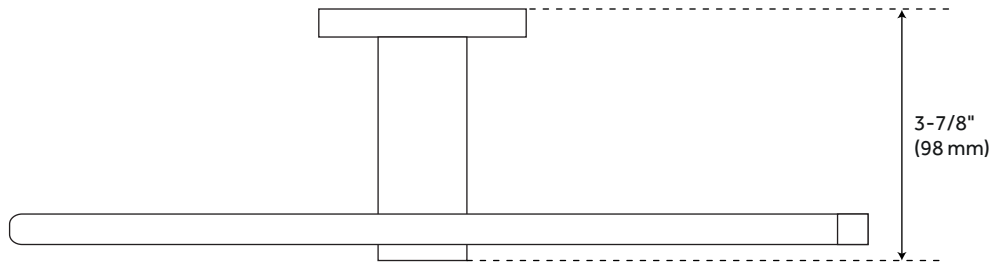

Towel rack: 24-1/2" L x 8-5/8" W (front to back) x 5-1/2" H.
Towel ring: 9-1/2" L x 4-1/2" H (2-1/2" extension from wall).
Robe hook: 3-3/4" L x 2-5/8" W (front to back) x 1-3/4" H.
Toilet paper holder: 7" L x 3-7/8" W (front to back) x 4-5/8" H.
Toilet brush holder: 7" L x 4-1/2" W (front to back) x 15" H.
Toilet brush included.

PRODUCT IMAGE

ALBURY

TOWEL RING

SKU: 917242

FEATURES

- Installation Type: Wall Mount
- Design: Transitional
- Material: Brass
- Length: 9-1/2"
- Height: 4-1/2"
- Depth: 2-1/2"
- Concealed Mounting Hardware: Yes
- Mounting Hardware Included: Yes

PRODUCT IMAGE

ALBURY

DOUBLE ROBE HOOK

SKU: 917242

FEATURES

- Material: Brass
- Design: Modern
- Length: 3-3/4"
- Width: 2-5/8"
- Height: 1-3/4"
- Mounting Hardware Included: Yes
- Mounting Hardware Concealed: Yes

PRODUCT IMAGE

ALBURY

TOILET PAPER HOLDER

SKU: 917242

FEATURES

- Installation Type: Wall Mount
- Design: Transitional
- Material: Brass
- Length: 7"
- Width: 3-7/8"
- Height: 4-5/8"
- Assembly Required: No

PRODUCT IMAGE