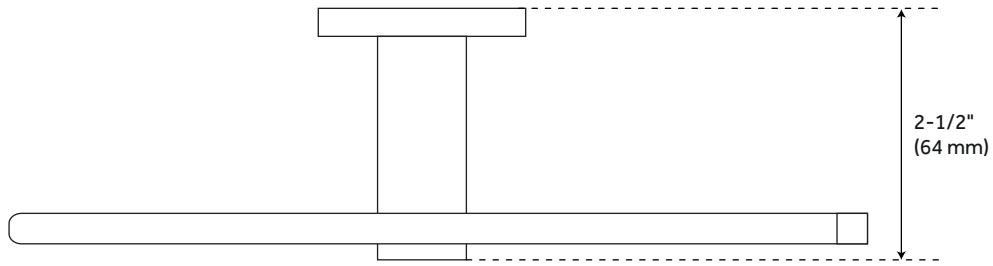

Towel rack: 24-1/2" L x 8-5/8" W (front to back) x 5-1/2" H.
Towel ring: 9-1/2" L x 4-1/2" H (2-1/2" extension from wall).
Robe hook: 3-3/4" L x 2-5/8" W (front to back) x 1-3/4" H.
Toilet paper holder: 7" L x 3-7/8" W (front to back) x 4-5/8" H.
Toilet brush holder: 7" L x 4-1/2" W (front to back) x 15" H.
Toilet brush included.

All base plates measure 1-3/4" L x 1-3/4" W.
Concealed mounting screws included.
Not available in Polished Brass at this time.

CONTENTS

TOWEL RACK	PAGE 2
TOWEL RING	PAGE 3
DOUBLE ROBE HOOK	PAGE 4
TOILET PAPER HOLDER	PAGE 5
TOILET BRUSH	PAGE 6

REVISED 08/05/2020

ALBURY

TOWEL RACK

SKU: 917242

FEATURES

Installation Type: Wall Mount
Design: Modern
Material: Brass
Length: 24-1/2"
Width: 8-5/8"
Height: 5-1/2"
Mounting Hardware Included: Yes
Assembly Required: No
Number of Rails: 1

PRODUCT IMAGE

ALBURY

TOWEL RING

SKU: 917242

FEATURES

- Installation Type: Wall Mount
- Design: Transitional
- Material: Brass
- Length: 9-1/2"
- Height: 4-1/2"
- Depth: 2-1/2"
- Concealed Mounting Hardware: Yes
- Mounting Hardware Included: Yes