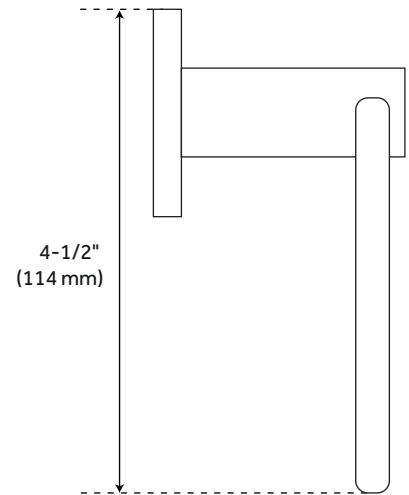

Towel rack: 24-1/2" L x 8-5/8" W (front to back) x 5-1/2" H.
Towel ring: 9-1/2" L x 4-1/2" H (2-1/2" extension from wall).
Robe hook: 3-3/4" L x 2-5/8" W (front to back) x 1-3/4" H.
Toilet paper holder: 7" L x 3-7/8" W (front to back) x 4-5/8" H.
Toilet brush holder: 7" L x 4-1/2" W (front to back) x 15" H.
Toilet brush included.

REVISED 08/05/2020

ALBURY

TOWEL RACK

SKU: 917242

FEATURES

Installation Type: Wall Mount
Design: Modern
Material: Brass
Length: 24-1/2"
Width: 8-5/8"
Height: 5-1/2"
Mounting Hardware Included: Yes
Assembly Required: No
Number of Rails: 1

PRODUCT IMAGE

ALBURY

TOWEL RING

SKU: 917242

FEATURES

- Installation Type: Wall Mount
- Design: Transitional
- Material: Brass
- Length: 9-1/2"
- Height: 4-1/2"
- Depth: 2-1/2"
- Concealed Mounting Hardware: Yes
- Mounting Hardware Included: Yes

PRODUCT IMAGE

ALBURY

DOUBLE ROBE HOOK

SKU: 917242

FEATURES

- Material: Brass
- Design: Modern
- Length: 3-3/4"
- Width: 2-5/8"
- Height: 1-3/4"
- Mounting Hardware Included: Yes
- Mounting Hardware Concealed: Yes