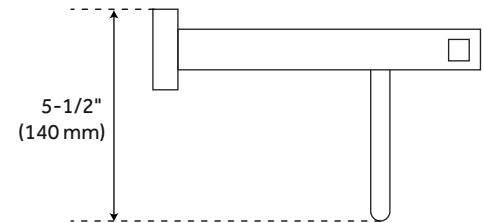

Towel rack: 24-1/2" L x 8-5/8" W (front to back) x 5-1/2" H.
Towel ring: 9-1/2" L x 4-1/2" H (2-1/2" extension from wall).
Robe hook: 3-3/4" L x 2-5/8" W (front to back) x 1-3/4" H.
Toilet paper holder: 7" L x 3-7/8" W (front to back) x 4-5/8" H.
Toilet brush holder: 7" L x 4-1/2" W (front to back) x 15" H.
Toilet brush included.

All base plates measure 1-3/4" L x 1-3/4" W.
Concealed mounting screws included.
Not available in Polished Brass at this time.

CONTENTS

TOWEL RACK	PAGE 2
TOWEL RING	PAGE 3
DOUBLE ROBE HOOK	PAGE 4
TOILET PAPER HOLDER	PAGE 5
TOILET BRUSH	PAGE 6

REVISED 08/05/2020

ALBURY

TOWEL RACK

SKU: 917242

FEATURES

Installation Type: Wall Mount
Design: Modern
Material: Brass
Length: 24-1/2"
Width: 8-5/8"
Height: 5-1/2"
Mounting Hardware Included: Yes
Assembly Required: No
Number of Rails: 1

PRODUCT IMAGE

ALBURY

TOWEL RING

SKU: 917242

FEATURES

- Installation Type: Wall Mount
- Design: Transitional
- Material: Brass
- Length: 9-1/2"
- Height: 4-1/2"
- Depth: 2-1/2"
- Concealed Mounting Hardware: Yes
- Mounting Hardware Included: Yes