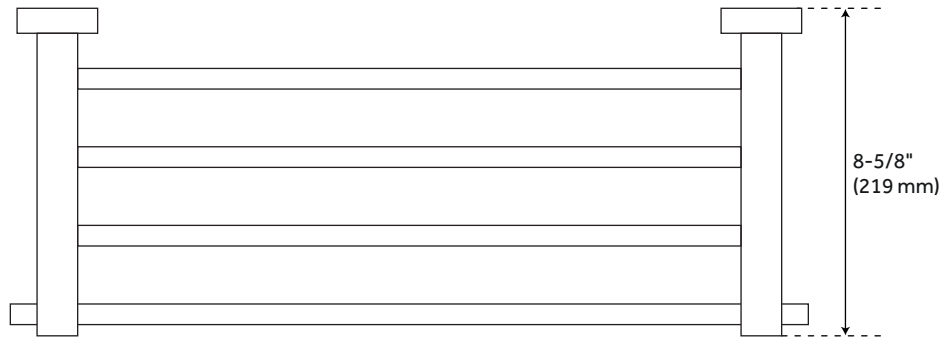

Towel rack: 24-1/2" L x 8-5/8" W (front to back) x 5-1/2" H.
Towel ring: 9-1/2" L x 4-1/2" H (2-1/2" extension from wall).
Robe hook: 3-3/4" L x 2-5/8" W (front to back) x 1-3/4" H.
Toilet paper holder: 7" L x 3-7/8" W (front to back) x 4-5/8" H.
Toilet brush holder: 7" L x 4-1/2" W (front to back) x 15" H.
Toilet brush included.

All base plates measure 1-3/4" L x 1-3/4" W.
Concealed mounting screws included.
Not available in Polished Brass at this time.

CONTENTS

TOWEL RACK	PAGE 2
TOWEL RING	PAGE 3
DOUBLE ROBE HOOK	PAGE 4
TOILET PAPER HOLDER	PAGE 5
TOILET BRUSH	PAGE 6

REVISED 08/05/2020

ALBURY

TOWEL RACK

SKU: 917242

FEATURES

Installation Type: Wall Mount
Design: Modern
Material: Brass
Length: 24-1/2"
Width: 8-5/8"
Height: 5-1/2"
Mounting Hardware Included: Yes
Assembly Required: No
Number of Rails: 1

PRODUCT IMAGE

ALBURY

TOWEL RING

SKU: 917242

FEATURES

- Installation Type: Wall Mount
- Design: Transitional
- Material: Brass
- Length: 9-1/2"
- Height: 4-1/2"
- Depth: 2-1/2"
- Concealed Mounting Hardware: Yes
- Mounting Hardware Included: Yes