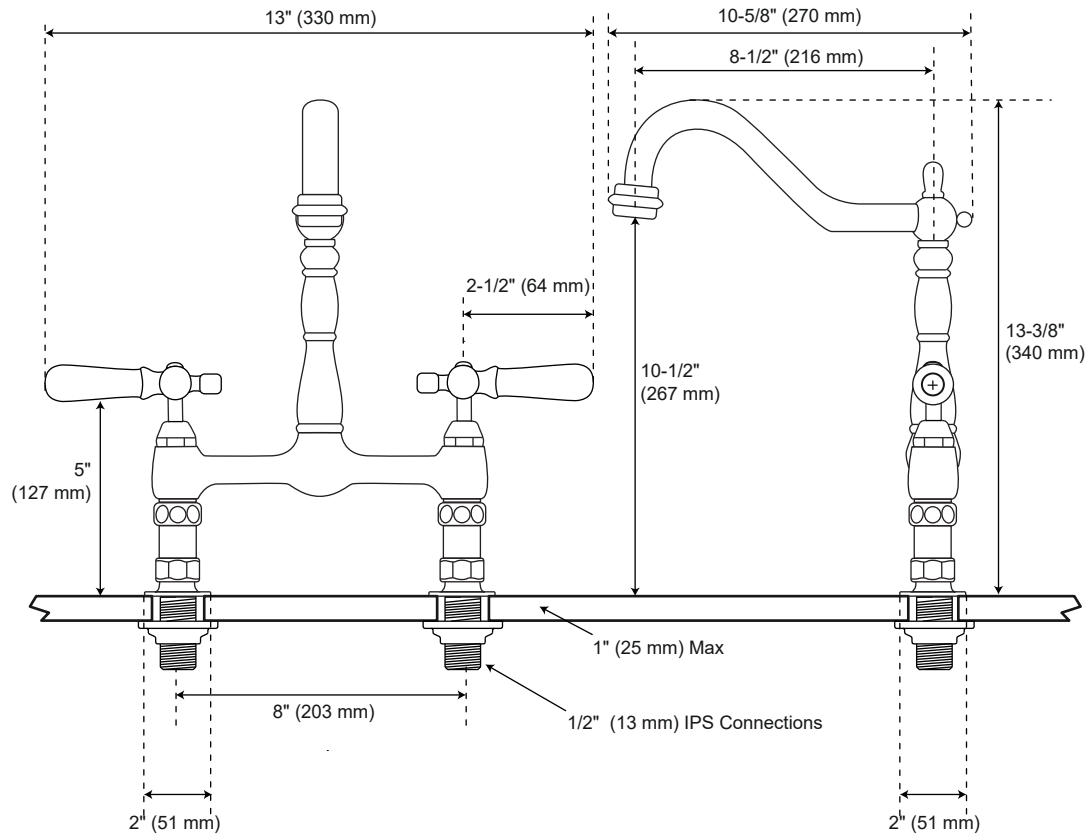

DOUGLASS

BRIDGE KITCHEN FAUCET - PORCELAIN LEVER HANDLES

SKU: 917026

FEATURES

Installation Type: Bridge
Faucet Holes: 2
Material: Brass
Max. Countertop Thickness: 1"
Faucet Centers: 8"
Handle Type: Lever
Features: No Spray
Length: 13"
Width: 10-5/8"
Height: 13-3/8"
Height To Spout: 10-1/2"
Spout Reach: 8-1/2"
Base Plate Length: 2"
Base Plate Width: 2"
Handle Length: 2-1/2"
Height To Bottom Of Handle: 5"
Ips: 1/2"
Drain Included: No
Maximum Flow Rate: 1.8 Gpm (Gallons Per Minute)