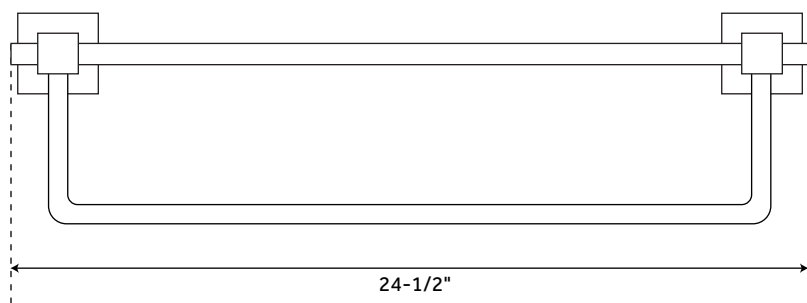

ALBURY

TOWEL RACK

SKU: 916706

FEATURES

Installation Type: Wall Mount
Design: Modern
Material: Brass
Length: 24-1/2"
Width: 8-5/8"
Height: 5-1/2"
Mounting Hardware Included: Yes
Assembly Required: No
Number of Rails: 1