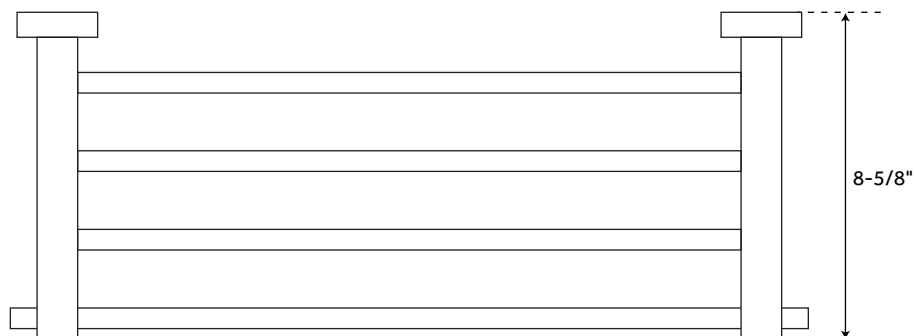

ALBURY

TOWEL RACK

SKU: 916706

FEATURES

Installation Type: Wall Mount
Design: Modern
Material: Brass
Length: 24-1/2"
Width: 8-5/8"
Height: 5-1/2"
Mounting Hardware Included: Yes
Assembly Required: No
Number of Rails: 1

SIGNATURE HARDWARE LIFETIME WARRANTY

See website for warranty information

All measurements are approximate. Measurements may vary +/- 1/2".

REVISED 01/15/2019