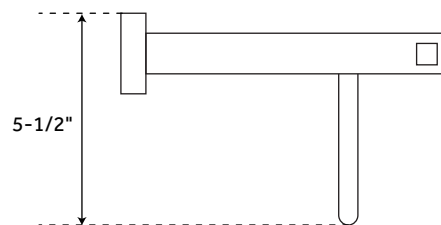

ALBURY

TOWEL RACK

SKU: 916706

FEATURES

Installation Type: Wall Mount
Design: Modern
Material: Brass
Length: 24-1/2"
Width: 8-5/8"
Height: 5-1/2"
Mounting Hardware Included: Yes
Assembly Required: No
Number of Rails: 1

SIGNATURE HARDWARE LIFETIME WARRANTY

See website for warranty information

All measurements are approximate. Measurements may vary +/- 1/2".

REVISED 01/15/2019