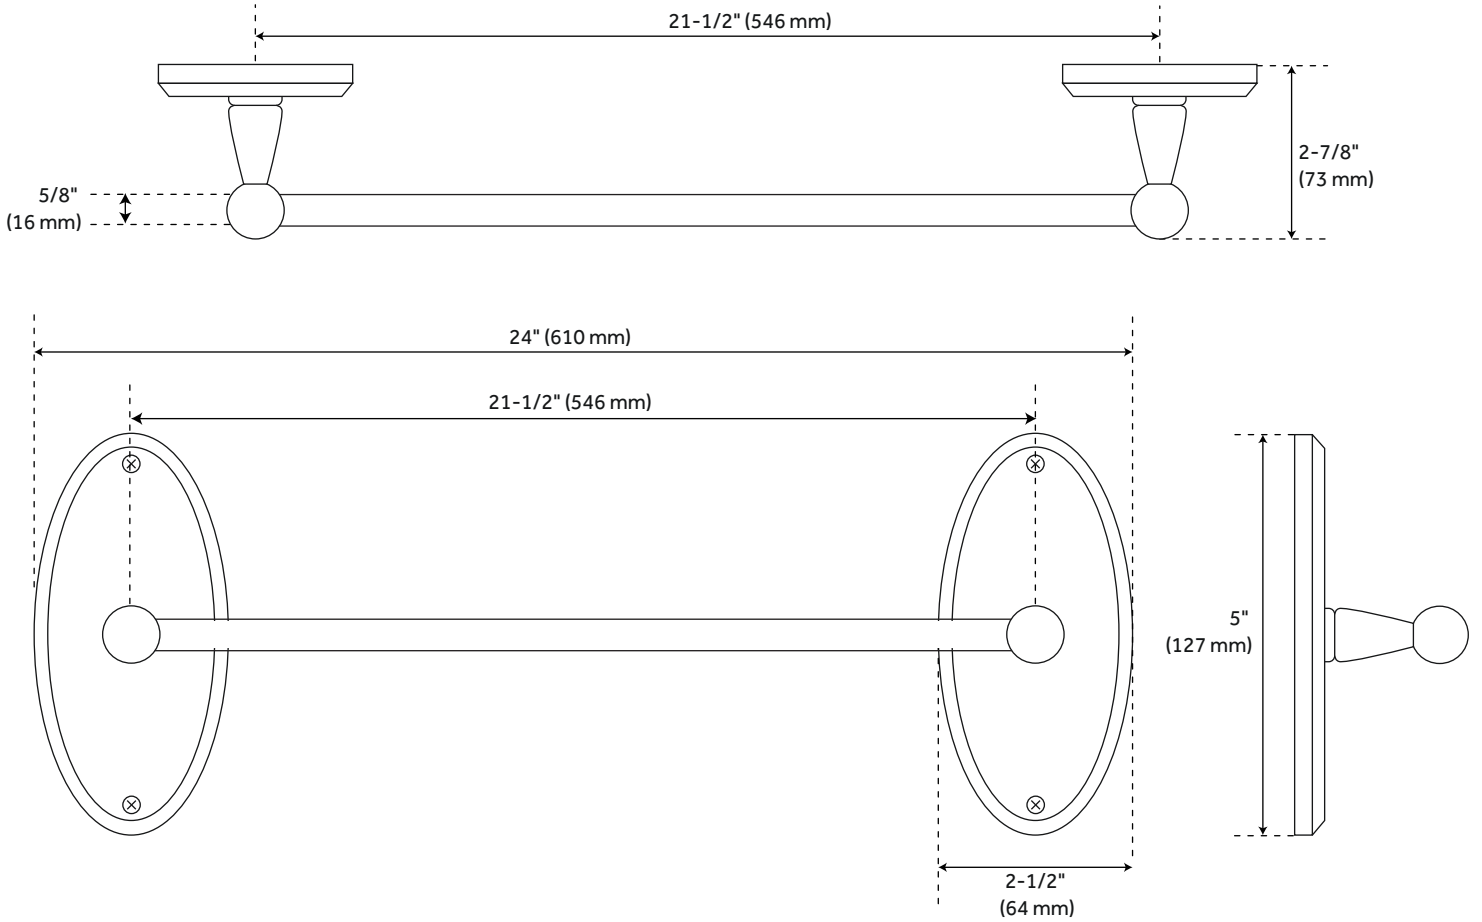

GOTHIC TOWEL BAR

SOLID BRONZE TOWEL BAR WITH OVAL GOTHIC BASE - DARK BRONZE

SKU: 915875

FEATURES

Installation Type: Wall Mount
Design: Transitional
Material: Bronze
Made of sandcast bronze.
Choose from 18" L, 24" L or 30" L towel bars.
Projects 2-7/8" from wall.
Rod measures 5/8" diameter.
Oval base plates each measure 2-1/2" W x 5" H.
Towel bar is a heavy-duty, bronze rod.
Includes fastening hardware.

CONTENTS

TOWEL BAR PAGE 2

REVISED 02/22/2021

18" GOTHIC TOWEL BAR

SOLID BRONZE TOWEL BAR WITH OVAL GOthic BASE - DARK BRONZE

SKU: 915875

FEATURES

- Length: 18"
- Depth: 2-7/8"
- Base plate length: 2-1/2"
- Base plate height: 5"
- Rod Diameter: 5/8"
- Centers: 15-1/2"

SKU: 915875

FEATURES

- Length: 24"
- Depth: 2-7/8"
- Base plate length: 2-1/2"
- Base plate height: 5"
- Rod Diameter: 5/8"
- Centers: 21-1/2"

PRODUCT IMAGE

All dimensions and specifications are nominal and may vary. Use actual products for accuracy in critical situations.

PAGE 3

30" GOTHIC TOWEL BAR

SOLID BRONZE TOWEL BAR WITH OVAL GOTHIC BASE - DARK BRONZE

SKU: 915875

FEATURES

- Length: 30"
- Depth: 2-7/8"
- Base plate length: 2-1/2"
- Base plate height: 5"
- Rod Diameter: 5/8"
- Centers: 27-1/2"