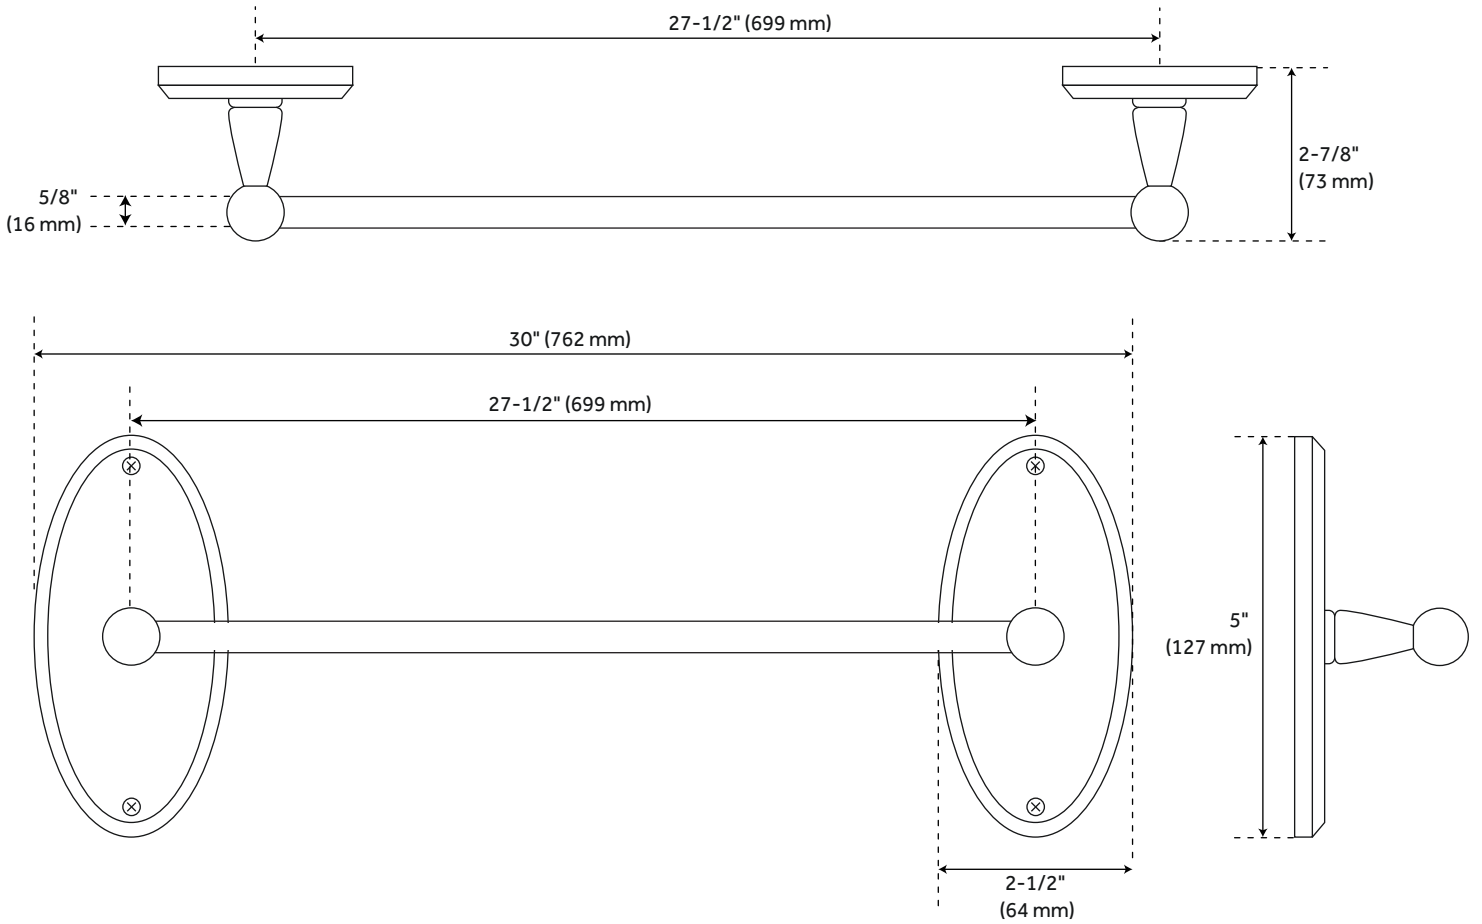

GOTHIC TOWEL BAR

SOLID BRONZE TOWEL BAR WITH OVAL GOTHIC BASE - DARK BRONZE

SKU: 915875

FEATURES

Installation Type: Wall Mount
Design: Transitional
Material: Bronze
Made of sandcast bronze.
Choose from 18" L, 24" L or 30" L towel bars.
Projects 2-7/8" from wall.
Rod measures 5/8" diameter.
Oval base plates each measure 2-1/2" W x 5" H.
Towel bar is a heavy-duty, bronze rod.
Includes fastening hardware.

CONTENTS

TOWEL BAR PAGE 2

REVISED 02/22/2021

18" GOTHIC TOWEL BAR

SOLID BRONZE TOWEL BAR WITH OVAL GOthic BASE - DARK BRONZE

SKU: 915875

FEATURES

- Length: 18"
- Depth: 2-7/8"
- Base plate length: 2-1/2"
- Base plate height: 5"
- Rod Diameter: 5/8"
- Centers: 15-1/2"

SKU: 915875

FEATURES

- Length: 24"
- Depth: 2-7/8"
- Base plate length: 2-1/2"
- Base plate height: 5"
- Rod Diameter: 5/8"
- Centers: 21-1/2"

PRODUCT IMAGE

All dimensions and specifications are nominal and may vary. Use actual products for accuracy in critical situations.

PAGE 3

30" GOTHIC TOWEL BAR

SOLID BRONZE TOWEL BAR WITH OVAL GOTHIC BASE - DARK BRONZE

SKU: 915875

FEATURES

- Length: 30"
- Depth: 2-7/8"
- Base plate length: 2-1/2"
- Base plate height: 5"
- Rod Diameter: 5/8"
- Centers: 27-1/2"