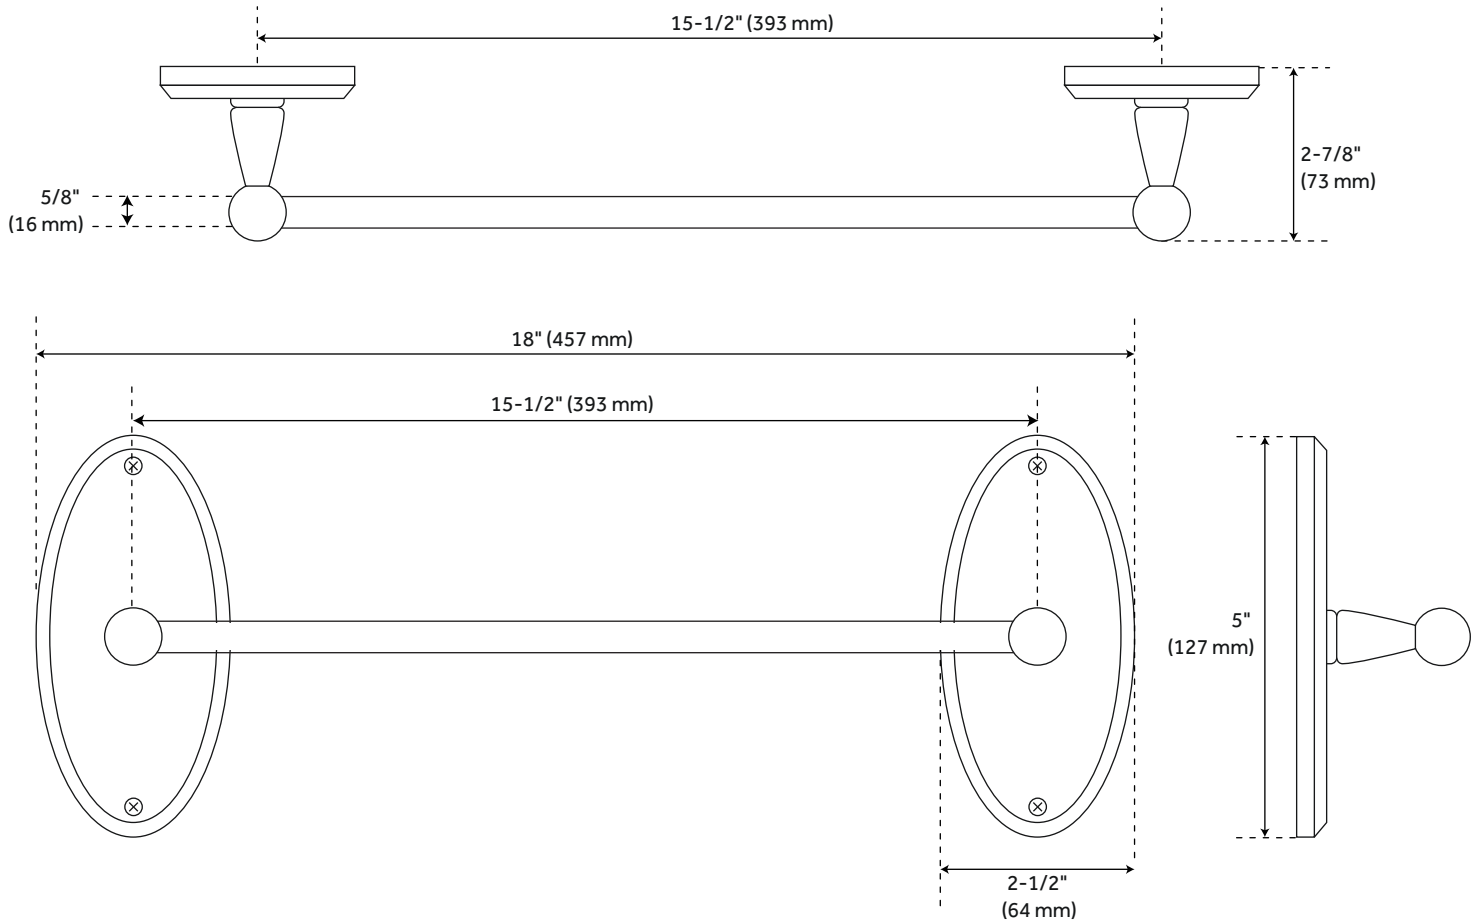

GOTHIC TOWEL BAR

SOLID BRONZE TOWEL BAR WITH OVAL GOTHIC BASE - DARK BRONZE

SKU: 915875

FEATURES

Installation Type: Wall Mount
Design: Transitional
Material: Bronze
Made of sandcast bronze.
Choose from 18" L, 24" L or 30" L towel bars.
Projects 2-7/8" from wall.
Rod measures 5/8" diameter.
Oval base plates each measure 2-1/2" W x 5" H.
Towel bar is a heavy-duty, bronze rod.
Includes fastening hardware.

CONTENTS

TOWEL BAR PAGE 2

REVISED 02/22/2021

18" GOTHIC TOWEL BAR

SOLID BRONZE TOWEL BAR WITH OVAL GOthic BASE - DARK BRONZE

SKU: 915875

FEATURES

- Length: 18"
- Depth: 2-7/8"
- Base plate length: 2-1/2"
- Base plate height: 5"
- Rod Diameter: 5/8"
- Centers: 15-1/2"

SKU: 915875

FEATURES

- Length: 24"
- Depth: 2-7/8"
- Base plate length: 2-1/2"
- Base plate height: 5"
- Rod Diameter: 5/8"
- Centers: 21-1/2"

PRODUCT IMAGE

All dimensions and specifications are nominal and may vary. Use actual products for accuracy in critical situations.

PAGE 3

30" GOTHIC TOWEL BAR

SOLID BRONZE TOWEL BAR WITH OVAL GOTHIC BASE - DARK BRONZE

SKU: 915875

FEATURES

- Length: 30"
- Depth: 2-7/8"
- Base plate length: 2-1/2"
- Base plate height: 5"
- Rod Diameter: 5/8"
- Centers: 27-1/2"