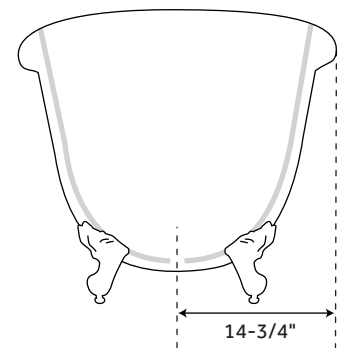

54" EMMA

CAST IRON SLIPPER CLAWFOOT TUB - IMPERIAL FEET

SKU: 915839

FEATURES

Design: Transitional
Product Finish: White
Overflow Hole: Yes
Shape: Specialty
Material: Cast Iron
Length: 54"
Width: 29-1/2"
Height: 31-1/2"
Tub Interior Length: 33"
Tub Interior Width: 18"
Water Depth To Overflow: 11-3/8"
Interior Treatment: White Porcelain Enamel
Feet Type: Ball & Claw
Feet Material: Cast Iron
Water Capacity (Gallons): 29
Built-In Adjusters: Yes
Tub Weight Uncrated (lbs): 275
Tub Weight Crated (lbs): 385