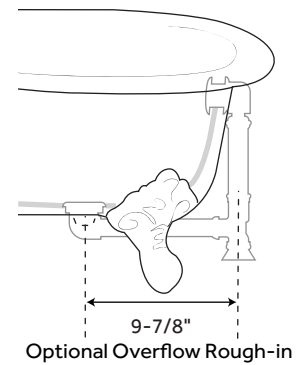

54" EMMA

CAST IRON SLIPPER CLAWFOOT TUB - IMPERIAL FEET

SKU: 915839

FEATURES

Design: Transitional
Product Finish: White
Overflow Hole: Yes
Shape: Specialty
Material: Cast Iron
Length: 54"
Width: 29-1/2"
Height: 31-1/2"
Tub Interior Length: 33"
Tub Interior Width: 18"
Water Depth To Overflow: 11-3/8"
Interior Treatment: White Porcelain Enamel
Feet Type: Ball & Claw
Feet Material: Cast Iron
Water Capacity (Gallons): 29
Built-In Adjusters: Yes
Tub Weight Uncrated (lbs): 275
Tub Weight Crated (lbs): 385