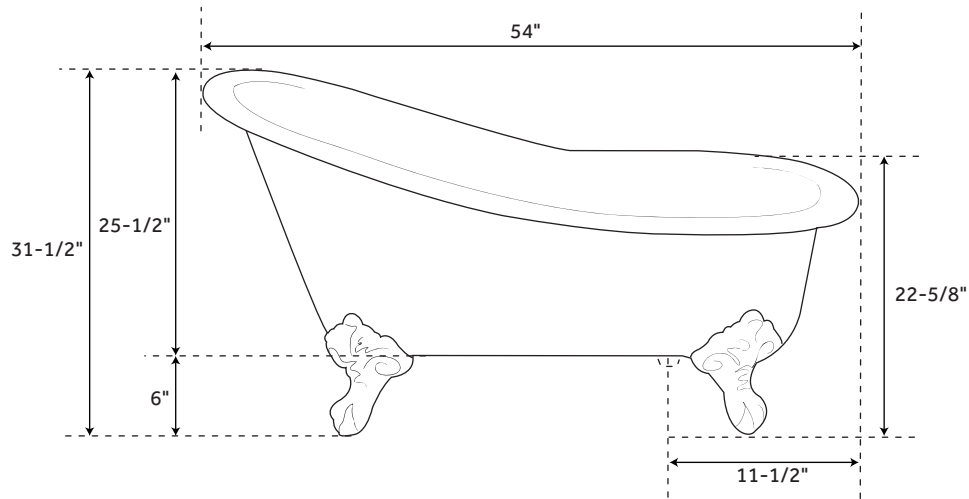

54" EMMA

CAST IRON SLIPPER CLAWFOOT TUB - IMPERIAL FEET

SKU: 915839

FEATURES

Design: Transitional
Product Finish: White
Overflow Hole: Yes
Shape: Specialty
Material: Cast Iron
Length: 54"
Width: 29-1/2"
Height: 31-1/2"
Tub Interior Length: 33"
Tub Interior Width: 18"
Water Depth To Overflow: 11-3/8"
Interior Treatment: White Porcelain Enamel
Feet Type: Ball & Claw
Feet Material: Cast Iron
Water Capacity (Gallons): 29
Built-In Adjusters: Yes
Tub Weight Uncrated (lbs): 275
Tub Weight Crated (lbs): 385

SIGNATURE HARDWARE LIFETIME WARRANTY

See website for warranty information

All measurements are approximate. Measurements may vary +/- 1/2".

REVISED 7/27/2020