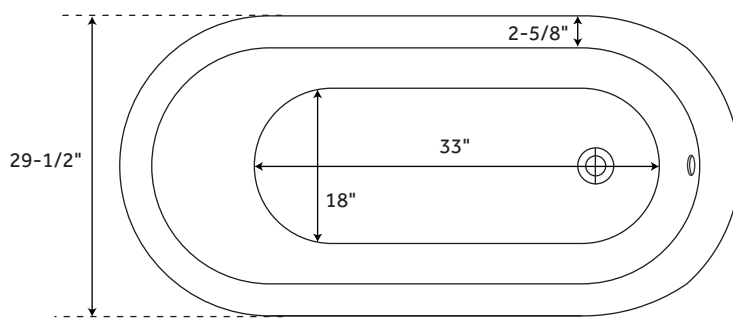

54" EMMA

CAST IRON SLIPPER CLAWFOOT TUB - IMPERIAL FEET

SKU: 915839

FEATURES

Design: Transitional
Product Finish: White
Overflow Hole: Yes
Shape: Specialty
Material: Cast Iron
Length: 54"
Width: 29-1/2"
Height: 31-1/2"
Tub Interior Length: 33"
Tub Interior Width: 18"
Water Depth To Overflow: 11-3/8"
Interior Treatment: White Porcelain Enamel
Feet Type: Ball & Claw
Feet Material: Cast Iron
Water Capacity (Gallons): 29
Built-In Adjusters: Yes
Tub Weight Uncrated (lbs): 275
Tub Weight Crated (lbs): 385

SIGNATURE HARDWARE LIFETIME WARRANTY

See website for warranty information

All measurements are approximate. Measurements may vary +/- 1/2".

REVISED 7/27/2020