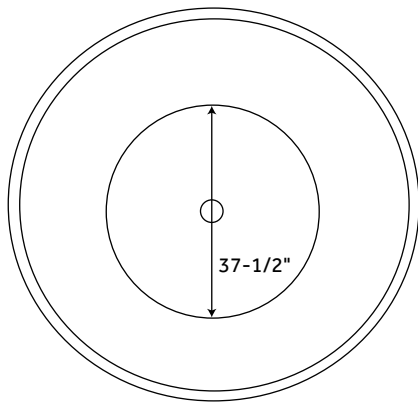

## FEATURES

Design: Modern  
Product Finish: White  
Overflow Hole: Yes  
Integral Drain & Overflow: Yes  
Material: Acrylic  
Length: 51"  
Width: 51"  
Height: 24-1/2"  
Tub Interior Length: 37-1/2"  
Tub Interior Width: 37-1/2"  
Tub Slope: 14°  
Water Depth to Rim: 18-5/8"  
Water Depth To Overflow: 15-7/8"  
Tap Deck: No  
Drain Included: Yes  
Drain Placement: Center  
Faucet Included: No  
Faucet Drillings: No Drillings  
Built-In Adjusters: Yes  
Tub Weight Uncrated (lbs): 150  
Tub Weight Crated (lbs): 260

## INSIDE OF BATH

- (12) MAXI AIR JETS WITH 24 OPENINGS

ELBOWS FOR AIR JETS

TEES FOR AIR JETS

### FEATURES

Design: Modern  
Product Finish: White  
Overflow Hole: Yes  
Integral Drain & Overflow: Yes  
Material: Acrylic  
Length: 51"  
Width: 51"  
Height: 24-1/2"  
Tub Interior Length: 37-1/2"  
Tub Interior Width: 37-1/2"  
Tub Slope: 14°  
Water Depth to Rim: 18-5/8"  
Water Depth To Overflow: 15-7/8"  
Tap Deck: No  
Drain Included: Yes  
Drain Placement: Center  
Faucet Included: No  
Faucet Drillings: No Drillings  
Built-In Adjusters: Yes  
Tub Weight Uncrated (lbs): 150  
Tub Weight Crated (lbs): 260