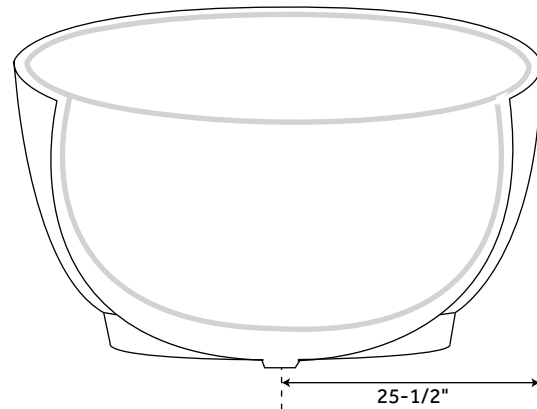

## FEATURES

Design: Modern  
Product Finish: White  
Overflow Hole: Yes  
Integral Drain & Overflow: Yes  
Material: Acrylic  
Length: 51"  
Width: 51"  
Height: 24-1/2"  
Tub Interior Length: 37-1/2"  
Tub Interior Width: 37-1/2"  
Tub Slope: 14°  
Water Depth to Rim: 18-5/8"  
Water Depth To Overflow: 15-7/8"  
Tap Deck: No  
Drain Included: Yes  
Drain Placement: Center  
Faucet Included: No  
Faucet Drillings: No Drillings  
Built-In Adjusters: Yes  
Tub Weight Uncrated (lbs): 150  
Tub Weight Crated (lbs): 260

## INSIDE OF BATH

- (12) MAXI AIR JETS WITH 24 OPENINGS

ELBOWS FOR AIR JETS

TEES FOR AIR JETS

### FEATURES

Design: Modern  
Product Finish: White  
Overflow Hole: Yes  
Integral Drain & Overflow: Yes  
Material: Acrylic  
Length: 51"  
Width: 51"  
Height: 24-1/2"  
Tub Interior Length: 37-1/2"  
Tub Interior Width: 37-1/2"  
Tub Slope: 14°  
Water Depth to Rim: 18-5/8"  
Water Depth To Overflow: 15-7/8"  
Tap Deck: No  
Drain Included: Yes  
Drain Placement: Center  
Faucet Included: No  
Faucet Drillings: No Drillings  
Built-In Adjusters: Yes  
Tub Weight Uncrated (lbs): 150  
Tub Weight Crated (lbs): 260