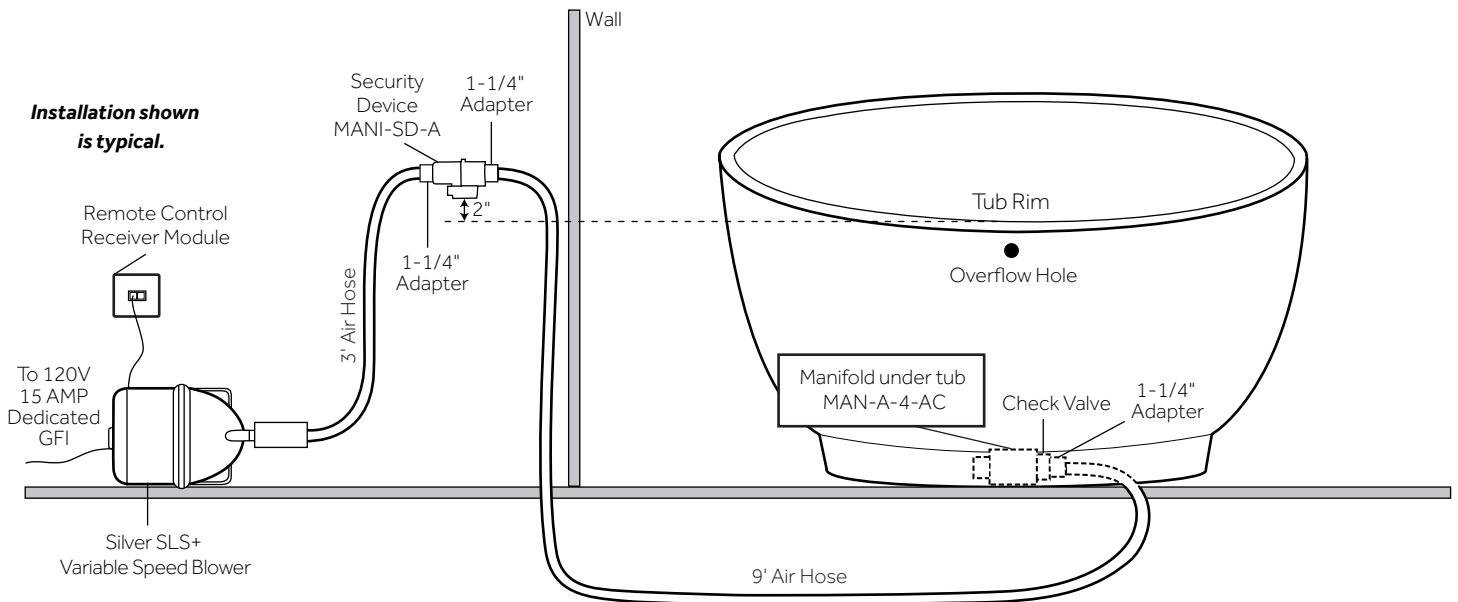

## INSTALLATION

Install blower behind a wall (with an access panel) or in a closet. Blower can also be installed under floor. Ensure the security device, MANI-SD-A, is at least:

- 2" Above the tub rim

Security device and hose can be mounted in wall

## INSIDE OF BATH

- (12) MAXI AIR JETS WITH 24 OPENINGS

ELBOWS FOR AIR JETS

TEES FOR AIR JETS

### FEATURES

Design: Modern  
Product Finish: White  
Overflow Hole: Yes  
Integral Drain & Overflow: Yes  
Material: Acrylic  
Length: 51"  
Width: 51"  
Height: 24-1/2"  
Tub Interior Length: 37-1/2"  
Tub Interior Width: 37-1/2"  
Tub Slope: 14°  
Water Depth to Rim: 18-5/8"  
Water Depth To Overflow: 15-7/8"  
Tap Deck: No  
Drain Included: Yes  
Drain Placement: Center  
Faucet Included: No  
Faucet Drillings: No Drillings  
Built-In Adjusters: Yes  
Tub Weight Uncrated (lbs): 150  
Tub Weight Crated (lbs): 260