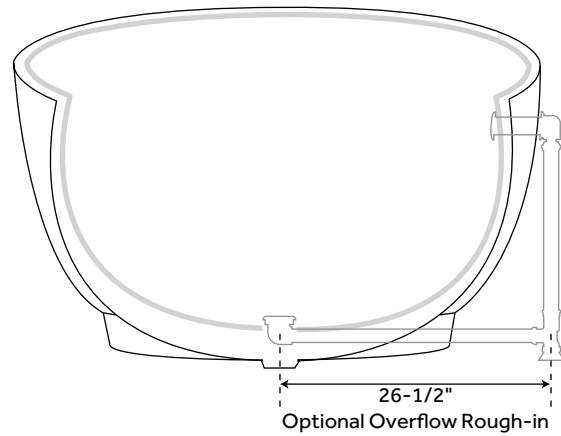

## FEATURES

Design: Modern  
Product Finish: White  
Overflow Hole: Yes  
Integral Drain & Overflow: Yes  
Material: Acrylic  
Length: 51"  
Width: 51"  
Height: 24-1/2"  
Tub Interior Length: 37-1/2"  
Tub Interior Width: 37-1/2"  
Tub Slope: 14°  
Water Depth to Rim: 18-5/8"  
Water Depth To Overflow: 15-7/8"  
Tap Deck: No  
Drain Included: Yes  
Drain Placement: Center  
Faucet Included: No  
Faucet Drillings: No Drillings  
Built-In Adjusters: Yes  
Tub Weight Uncrated (lbs): 150  
Tub Weight Crated (lbs): 260

## INSIDE OF BATH

- (12) MAXI AIR JETS WITH 24 OPENINGS

ELBOWS FOR AIR JETS

TEES FOR AIR JETS

### FEATURES

Design: Modern  
Product Finish: White  
Overflow Hole: Yes  
Integral Drain & Overflow: Yes  
Material: Acrylic  
Length: 51"  
Width: 51"  
Height: 24-1/2"  
Tub Interior Length: 37-1/2"  
Tub Interior Width: 37-1/2"  
Tub Slope: 14°  
Water Depth to Rim: 18-5/8"  
Water Depth To Overflow: 15-7/8"  
Tap Deck: No  
Drain Included: Yes  
Drain Placement: Center  
Faucet Included: No  
Faucet Drillings: No Drillings  
Built-In Adjusters: Yes  
Tub Weight Uncrated (lbs): 150  
Tub Weight Crated (lbs): 260