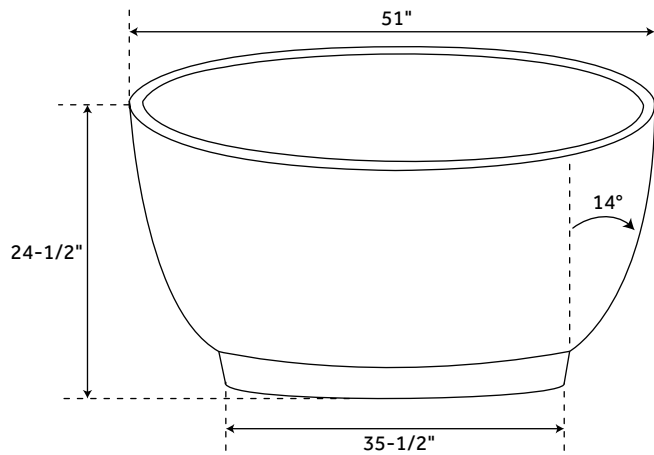

## FEATURES

Design: Modern  
Product Finish: White  
Overflow Hole: Yes  
Integral Drain & Overflow: Yes  
Material: Acrylic  
Length: 51"  
Width: 51"  
Height: 24-1/2"  
Tub Interior Length: 37-1/2"  
Tub Interior Width: 37-1/2"  
Tub Slope: 14°  
Water Depth to Rim: 18-5/8"  
Water Depth To Overflow: 15-7/8"  
Tap Deck: No  
Drain Included: Yes  
Drain Placement: Center  
Faucet Included: No  
Faucet Drillings: No Drillings  
Built-In Adjusters: Yes  
Tub Weight Uncrated (lbs): 150  
Tub Weight Crated (lbs): 260

## INSIDE OF BATH

- (12) MAXI AIR JETS WITH 24 OPENINGS

ELBOWS FOR AIR JETS

TEES FOR AIR JETS

### FEATURES

Design: Modern  
Product Finish: White  
Overflow Hole: Yes  
Integral Drain & Overflow: Yes  
Material: Acrylic  
Length: 51"  
Width: 51"  
Height: 24-1/2"  
Tub Interior Length: 37-1/2"  
Tub Interior Width: 37-1/2"  
Tub Slope: 14°  
Water Depth to Rim: 18-5/8"  
Water Depth To Overflow: 15-7/8"  
Tap Deck: No  
Drain Included: Yes  
Drain Placement: Center  
Faucet Included: No  
Faucet Drillings: No Drillings  
Built-In Adjusters: Yes  
Tub Weight Uncrated (lbs): 150  
Tub Weight Crated (lbs): 260