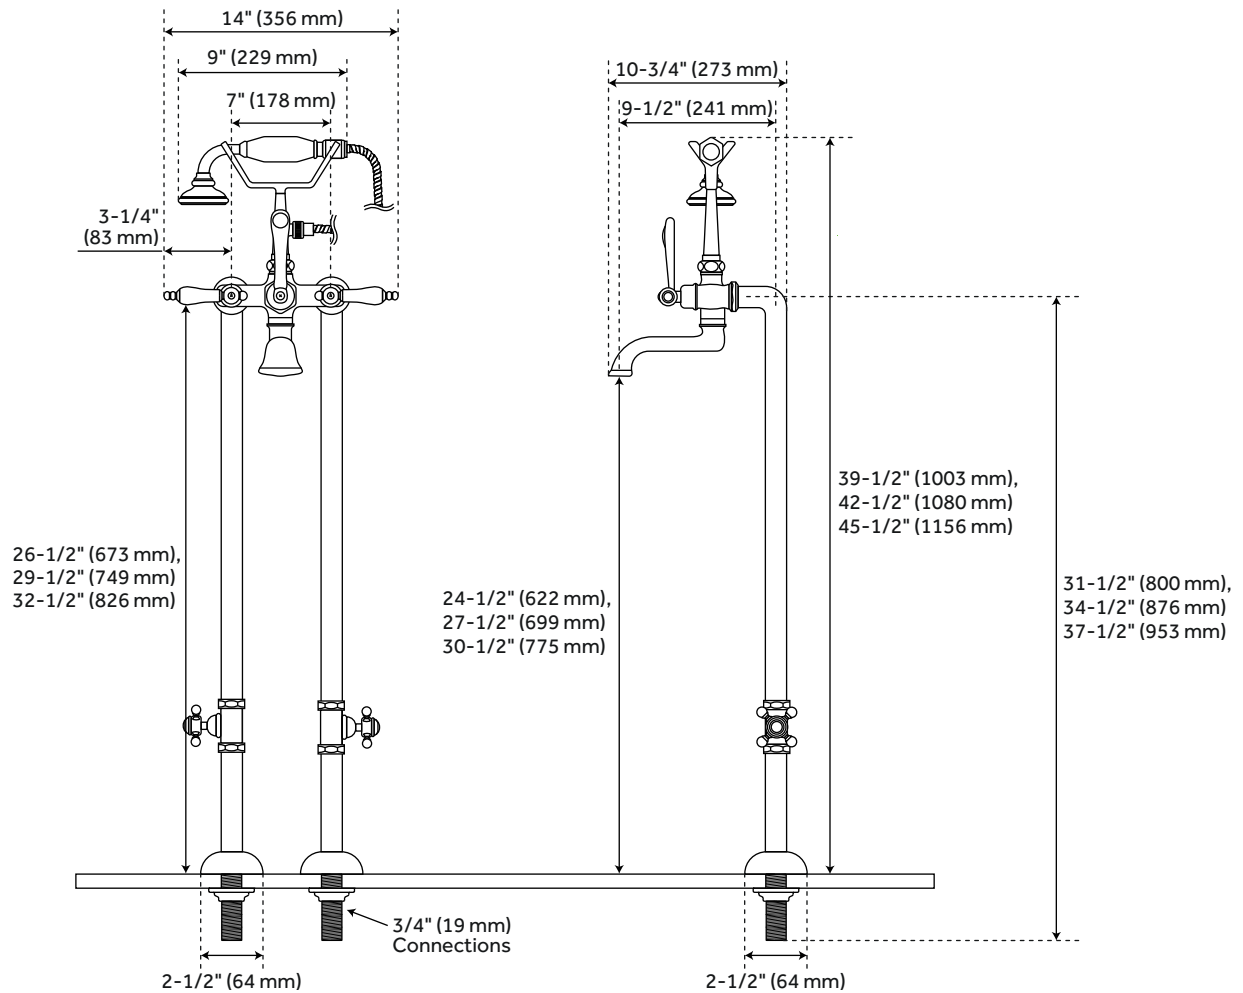

FREESTANDING

TELEPHONE TUB FAUCET, SUPPLIES AND DRAIN - PORCELAIN LEVER HANDLES

SKU: 913838

Underfloor access is required for proper installation.
Installation on a concrete slab will require cutting and concrete removal.

FEATURES

Installation Type: Freestanding
Design: Traditional
Faucet Centers: 7"
Handle Type: Lever
Features: Hand Shower Included
Length: 14"
Depth: 10-3/4"
Spout Reach: 9-1/2"
Spout Width: 2"
Handle Material: Porcelain
Hot and Cold Indicators: Yes
Drain Included: Yes
Ceramic Disc Cartridges: Yes
Water Connection Included: Yes
Water Supplies Included: Yes
Diverter Included: Yes
Hand Shower Hose Length: 60"
Hand Shower Style: Telephone