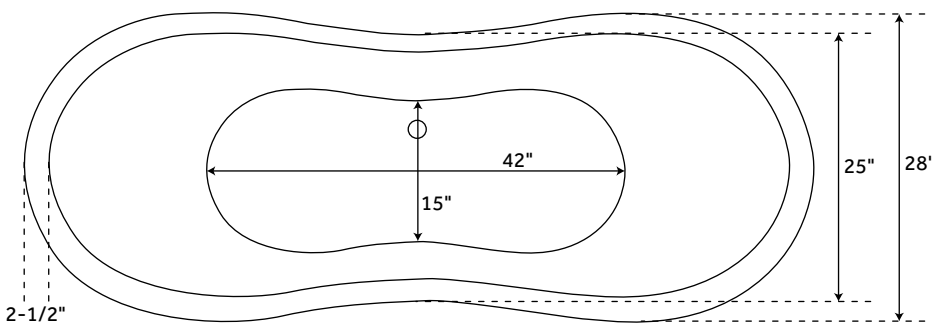

69" CANDACE

ACRYLIC CLAWFOOT TUB - LION PAW FEET

SKU: 913528

FEATURES

- Design: Traditional
- Overflow Hole: Optional
- Shape: Oval
- Length: 69"
- Width: 28"
- Height: 30"
- Tub Interior Length: 42"
- Tub Interior Width: 15"
- Water Depth to Rim: 16"
- Water Depth To Overflow: 13-1/4"
- Feet Type: Lion Paw
- Feet Material: Cast Aluminum
- Drain Included: Optional
- Drain Placement: Offset
- Faucet Included: No
- Faucet Drillings: No Drillings
- Water Capacity (Gallons): 36
- Built-In Adjusters: Yes
- Tub Weight Uncrated (lbs): 200
- Tub Weight Crated (lbs): 193

SIGNATURE HARDWARE LIFETIME WARRANTY

See website for warranty information

All measurements are approximate. Measurements may vary +/- 1/2".

REVISED 09/21/2018