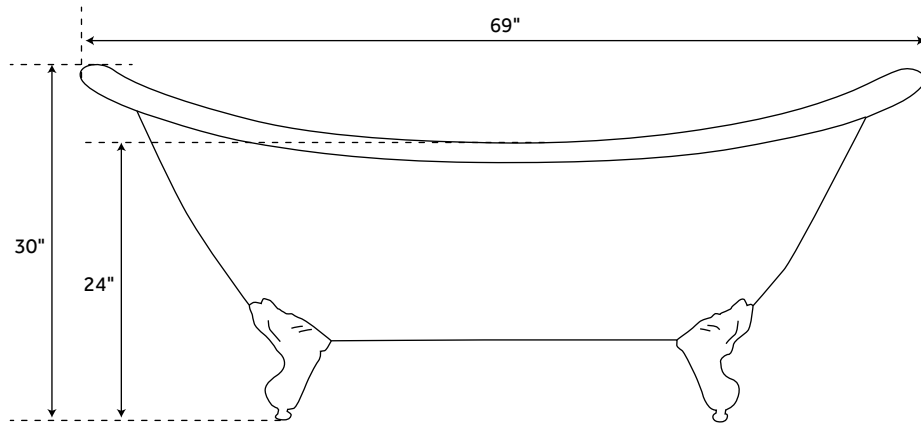

69" CANDACE

ACRYLIC CLAWFOOT TUB - LION PAW FEET

SKU: 913528

FEATURES

- Design: Traditional
- Overflow Hole: Optional
- Shape: Oval
- Length: 69"
- Width: 28"
- Height: 30"
- Tub Interior Length: 42"
- Tub Interior Width: 15"
- Water Depth to Rim: 16"
- Water Depth To Overflow: 13-1/4"
- Feet Type: Lion Paw
- Feet Material: Cast Aluminum
- Drain Included: Optional
- Drain Placement: Offset
- Faucet Included: No
- Faucet Drillings: No Drillings
- Water Capacity (Gallons): 36
- Built-In Adjusters: Yes
- Tub Weight Uncrated (lbs): 200
- Tub Weight Crated (lbs): 193