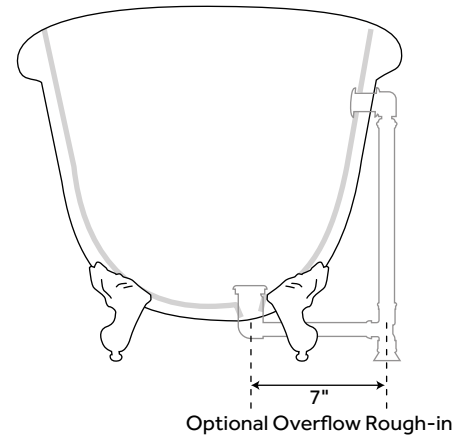

69" CANDACE

ACRYLIC CLAWFOOT TUB - LION PAW FEET

SKU: 913528

FEATURES

- Design: Traditional
- Overflow Hole: Optional
- Shape: Oval
- Length: 69"
- Width: 28"
- Height: 30"
- Tub Interior Length: 42"
- Tub Interior Width: 15"
- Water Depth to Rim: 16"
- Water Depth To Overflow: 13-1/4"
- Feet Type: Lion Paw
- Feet Material: Cast Aluminum
- Drain Included: Optional
- Drain Placement: Offset
- Faucet Included: No
- Faucet Drillings: No Drillings
- Water Capacity (Gallons): 36
- Built-In Adjusters: Yes
- Tub Weight Uncrated (lbs): 200
- Tub Weight Crated (lbs): 193