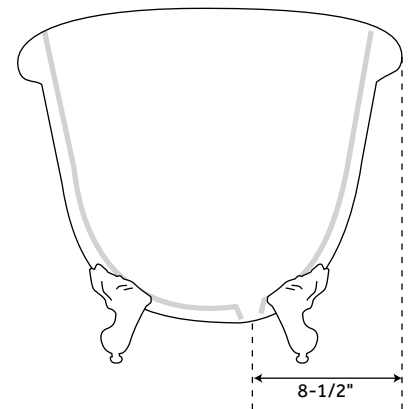

69" CANDACE

ACRYLIC CLAWFOOT TUB - LION PAW FEET

SKU: 913528

FEATURES

- Design: Traditional
- Overflow Hole: Optional
- Shape: Oval
- Length: 69"
- Width: 28"
- Height: 30"
- Tub Interior Length: 42"
- Tub Interior Width: 15"
- Water Depth to Rim: 16"
- Water Depth To Overflow: 13-1/4"
- Feet Type: Lion Paw
- Feet Material: Cast Aluminum
- Drain Included: Optional
- Drain Placement: Offset
- Faucet Included: No
- Faucet Drillings: No Drillings
- Water Capacity (Gallons): 36
- Built-In Adjusters: Yes
- Tub Weight Uncrated (lbs): 200
- Tub Weight Crated (lbs): 193