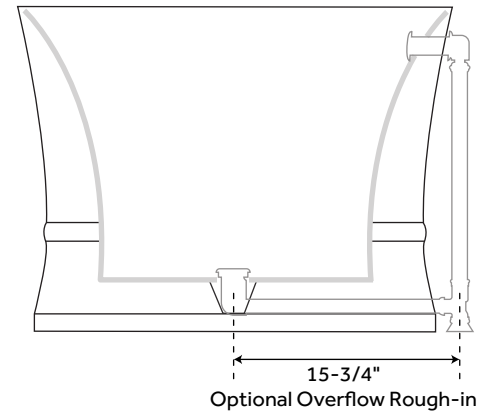

67" RIVERIA

ACRYLIC FREESTANDING TUB

SKU: 913492

FEATURES

- Product Finish: White
- Overflow Hole: Optional
- Shape: Rectangle
- Material: Acrylic
- Length: 66-3/4"
- Width: 29-1/2"
- Height: 24"
- Tub Interior Length: 46"
- Tub Interior Width: 16-1/2"
- Water Depth to Rim: 17-1/2"
- Water Depth To Overflow: 14-3/4"
- Tap Deck: No
- Drain Included: Optional
- Drain Placement: Center
- Faucet Included: No
- Faucet Drillings: No Drillings
- Water Capacity (Gallons): 48/57
- Built-In Adjusters: Yes
- Tub Weight Uncrated (lbs): 200
- Tub Weight Crated (lbs): 310