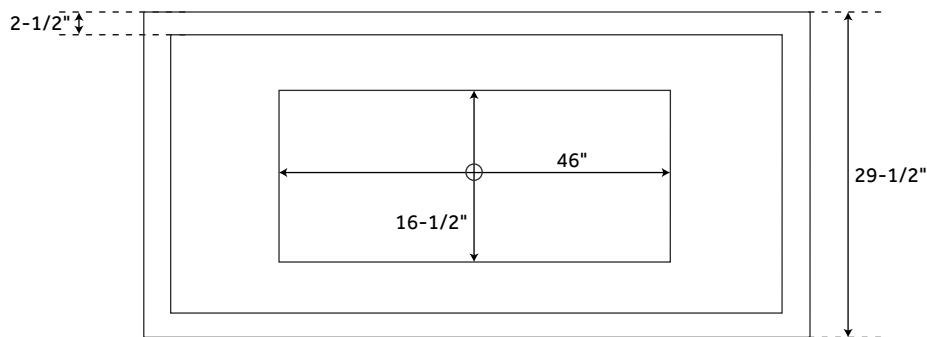

67" RIVERIA

ACRYLIC FREESTANDING TUB

SKU: 913492

FEATURES

- Product Finish: White
- Overflow Hole: Optional
- Shape: Rectangle
- Material: Acrylic
- Length: 66-3/4"
- Width: 29-1/2"
- Height: 24"
- Tub Interior Length: 46"
- Tub Interior Width: 16-1/2"
- Water Depth to Rim: 17-1/2"
- Water Depth To Overflow: 14-3/4"
- Tap Deck: No
- Drain Included: Optional
- Drain Placement: Center
- Faucet Included: No
- Faucet Drillings: No Drillings
- Water Capacity (Gallons): 48/57
- Built-In Adjusters: Yes
- Tub Weight Uncrated (lbs): 200
- Tub Weight Crated (lbs): 310