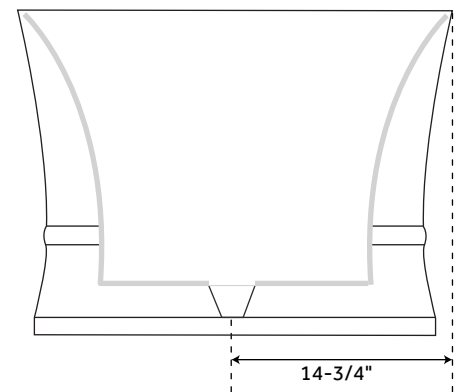

67" RIVERIA

ACRYLIC FREESTANDING TUB

SKU: 913492

FEATURES

- Product Finish: White
- Overflow Hole: Optional
- Shape: Rectangle
- Material: Acrylic
- Length: 66-3/4"
- Width: 29-1/2"
- Height: 24"
- Tub Interior Length: 46"
- Tub Interior Width: 16-1/2"
- Water Depth to Rim: 17-1/2"
- Water Depth To Overflow: 14-3/4"
- Tap Deck: No
- Drain Included: Optional
- Drain Placement: Center
- Faucet Included: No
- Faucet Drillings: No Drillings
- Water Capacity (Gallons): 48/57
- Built-In Adjusters: Yes
- Tub Weight Uncrated (lbs): 200
- Tub Weight Crated (lbs): 310