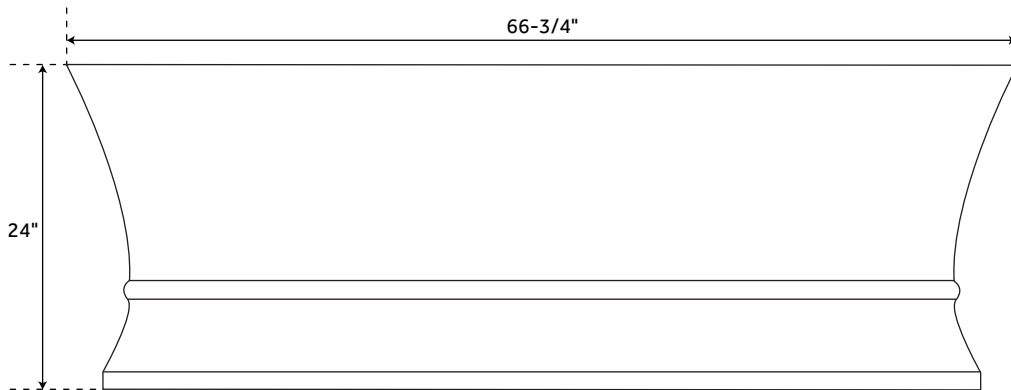

67" RIVERIA

ACRYLIC FREESTANDING TUB

SKU: 913492

FEATURES

- Product Finish: White
- Overflow Hole: Optional
- Shape: Rectangle
- Material: Acrylic
- Length: 66-3/4"
- Width: 29-1/2"
- Height: 24"
- Tub Interior Length: 46"
- Tub Interior Width: 16-1/2"
- Water Depth to Rim: 17-1/2"
- Water Depth To Overflow: 14-3/4"
- Tap Deck: No
- Drain Included: Optional
- Drain Placement: Center
- Faucet Included: No
- Faucet Drillings: No Drillings
- Water Capacity (Gallons): 48/57
- Built-In Adjusters: Yes
- Tub Weight Uncrated (lbs): 200
- Tub Weight Crated (lbs): 310