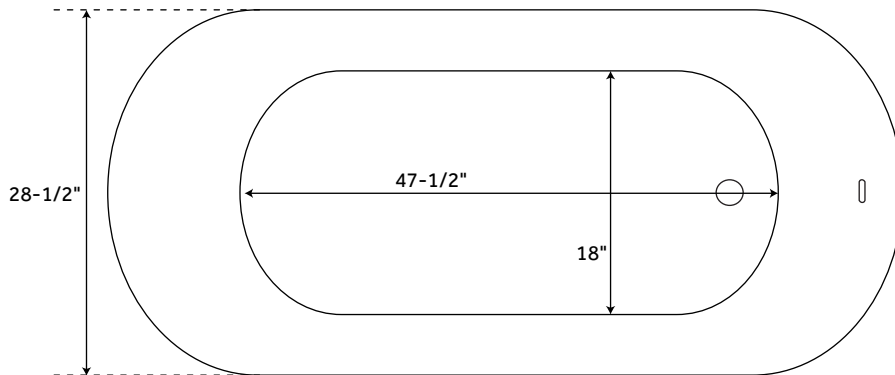

67" GIANA

ACRYLIC SLIPPER TUB

SKU: 912803

FEATURES

- Product Finish: White
- Overflow Hole: Yes
- Shape: Oval
- Length: 67"
- Width: 28-1/2"
- Height: 29"
- Tub Interior Length: 47-1/2"
- Tub Interior Width: 18"
- Tub Slope: 16°
- Water Depth to Rim: 19"
- Water Depth To Overflow: 16-1/4"
- Tap Deck: No
- Drain Included: Yes
- Drain Placement: End
- Faucet Included: No
- Faucet Drillings: No Drillings
- Water Capacity (Gallons): 70
- Built-In Adjusters: Yes
- Tub Weight Uncrated (lbs): 200
- Tub Weight Crated (lbs): 310

SIGNATURE HARDWARE LIFETIME WARRANTY

See website for warranty information

All measurements are approximate. Measurements may vary +/- 1/2".

REVISED 08/08/2019