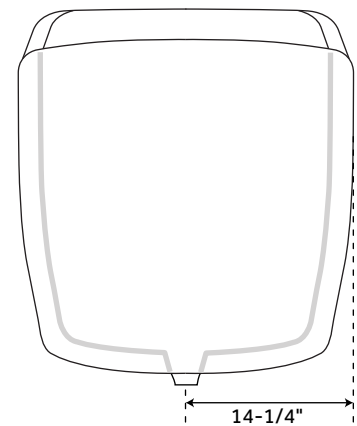

67" GIANA

ACRYLIC SLIPPER TUB

SKU: 912803

FEATURES

- Product Finish: White
- Overflow Hole: Yes
- Shape: Oval
- Length: 67"
- Width: 28-1/2"
- Height: 29"
- Tub Interior Length: 47-1/2"
- Tub Interior Width: 18"
- Tub Slope: 16°
- Water Depth to Rim: 19"
- Water Depth To Overflow: 16-1/4"
- Tap Deck: No
- Drain Included: Yes
- Drain Placement: End
- Faucet Included: No
- Faucet Drillings: No Drillings
- Water Capacity (Gallons): 70
- Built-In Adjusters: Yes
- Tub Weight Uncrated (lbs): 200
- Tub Weight Crated (lbs): 310