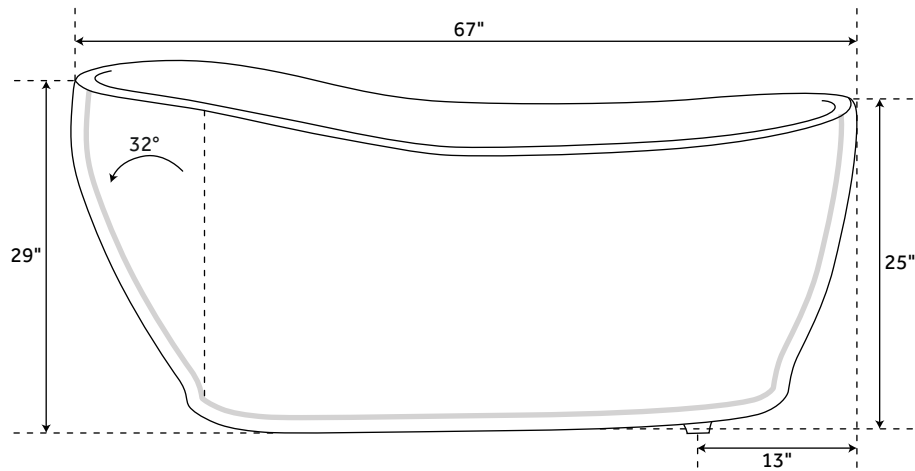

67" GIANA

ACRYLIC SLIPPER TUB

SKU: 912803

FEATURES

- Product Finish: White
- Overflow Hole: Yes
- Shape: Oval
- Length: 67"
- Width: 28-1/2"
- Height: 29"
- Tub Interior Length: 47-1/2"
- Tub Interior Width: 18"
- Tub Slope: 16°
- Water Depth to Rim: 19"
- Water Depth To Overflow: 16-1/4"
- Tap Deck: No
- Drain Included: Yes
- Drain Placement: End
- Faucet Included: No
- Faucet Drillings: No Drillings
- Water Capacity (Gallons): 70
- Built-In Adjusters: Yes
- Tub Weight Uncrated (lbs): 200
- Tub Weight Crated (lbs): 310

SIGNATURE HARDWARE LIFETIME WARRANTY

See website for warranty information

All measurements are approximate. Measurements may vary +/- 1/2".

REVISED 08/08/2019