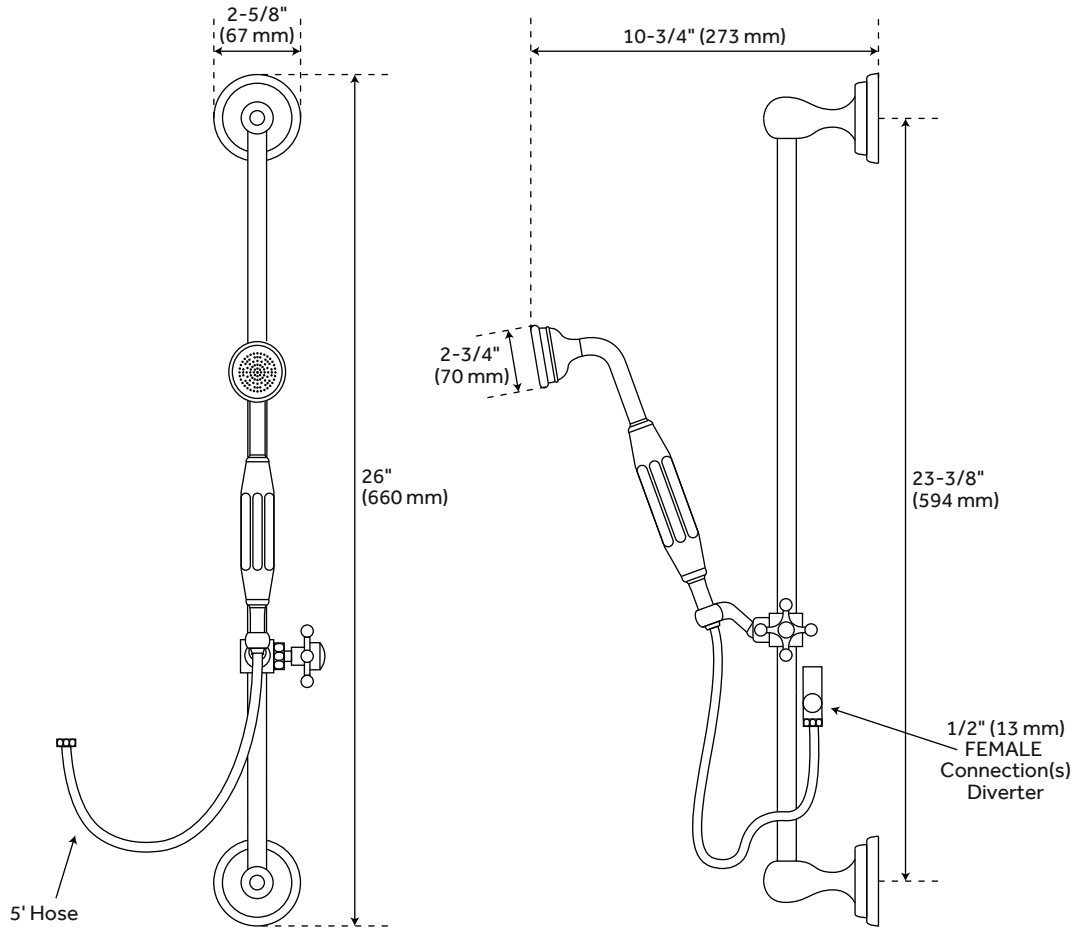

BILLINGS

SLIDE BAR AND TELEPHONE HAND SHOWER WITH PORCELAIN HANDLE

SKU: 912790

FEATURES

- Material: Brass
- Installation Type: Wall Mount
- Features: Hand Shower Included
- Assembly Required: No
- Design: Traditional
- Hand Shower Material: Brass

CONTENTS

SLIDE BAR & HAND SHOWER PAGE 2

REVISED 03/08/2021

BILLINGS

SLIDE BAR AND TELEPHONE HAND SHOWER WITH PORCELAIN HANDLE

SKU: 912790

FEATURES

- Height: 26"
- Slide Bar Outside Diameter: 5/8"
- Hand Shower Spray Head: 2-3/4"
- Hand Shower Hose Length: 60"
- Slide Bar Base Plate Diameter: 2-5/8"
- Centers: 23-3/8"

PRODUCT IMAGE