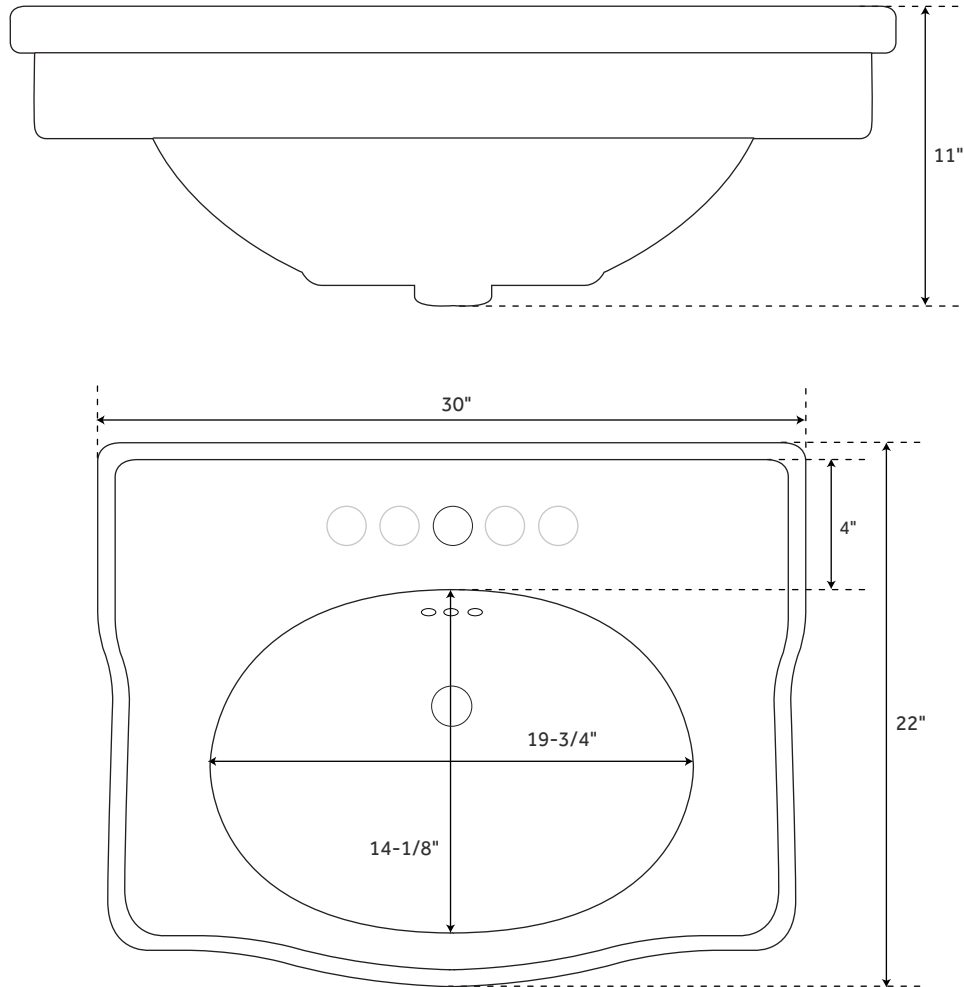

CIERRA

CONSOLE SINK

SKU: 912178, 946403, 946498, 946499, 946495, 946496, 946497

FEATURES

- Shape: Oval
- Sink Material: Porcelain
- Number of Basins: 1
- Sink Installation: Integral
- Faucet Centers: 8"
- Overflow Hole: Yes
- Length: 30"
- Width: 22"
- Height: 36"
- Basin Length: 19-3/4"
- Basin Width: 14-1/8"
- Water Depth To Overflow: 7"
- Drain Included: Optional
- Faucet Included: No