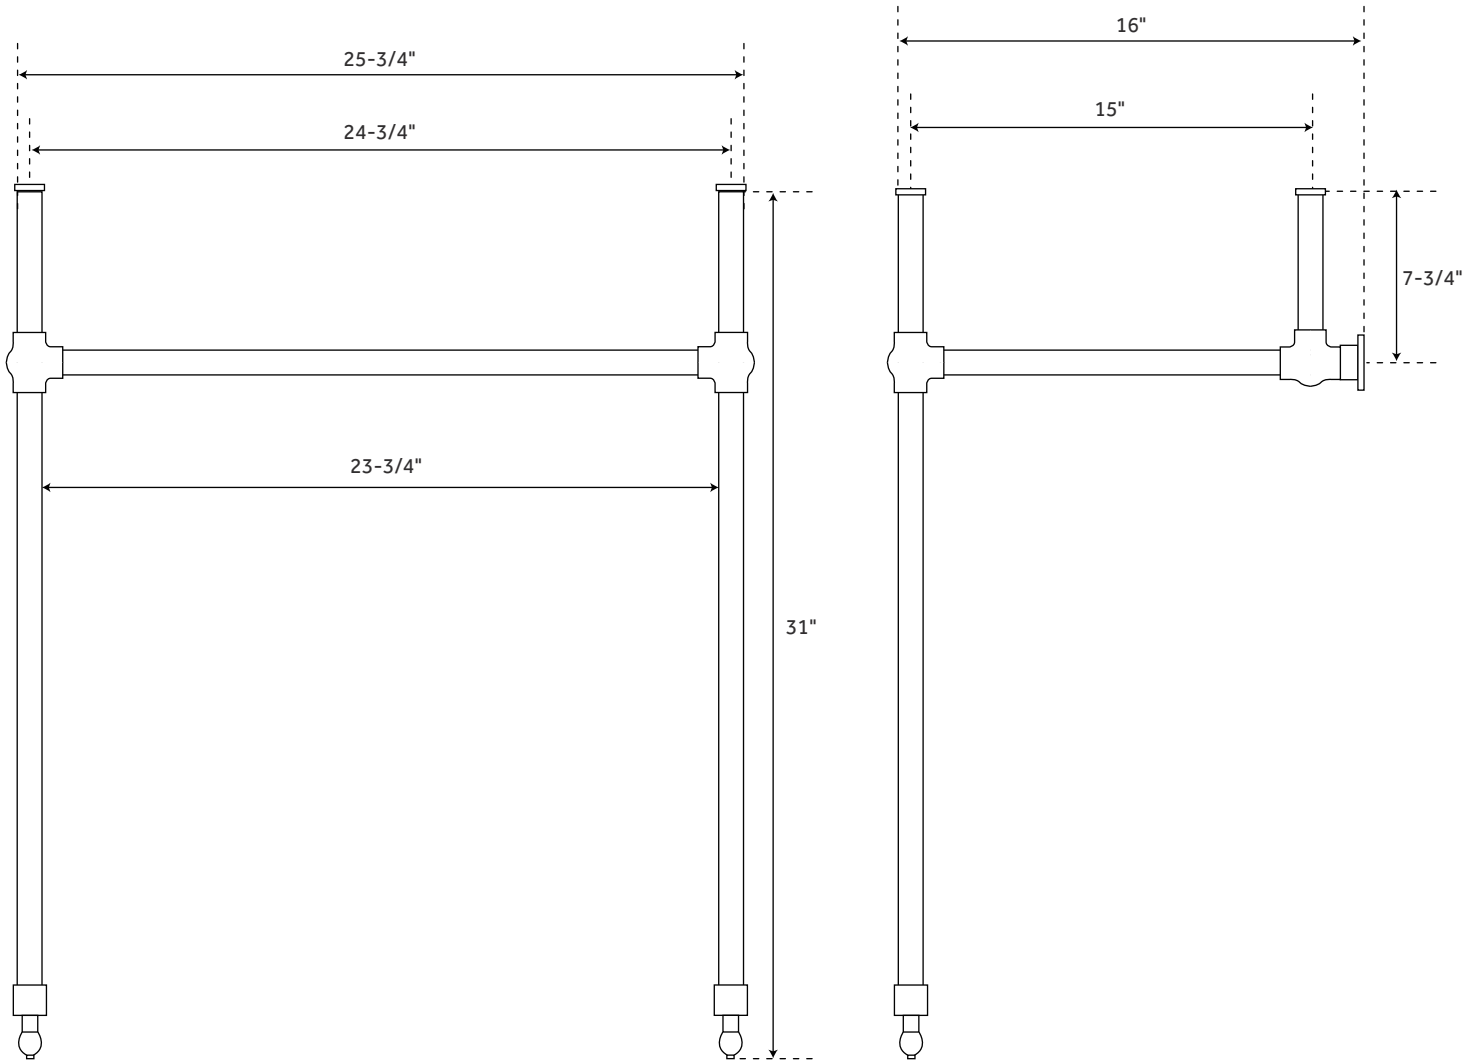

CIERRA

CONSOLE ACRYLIC STAND

REVISED 6/11/2019