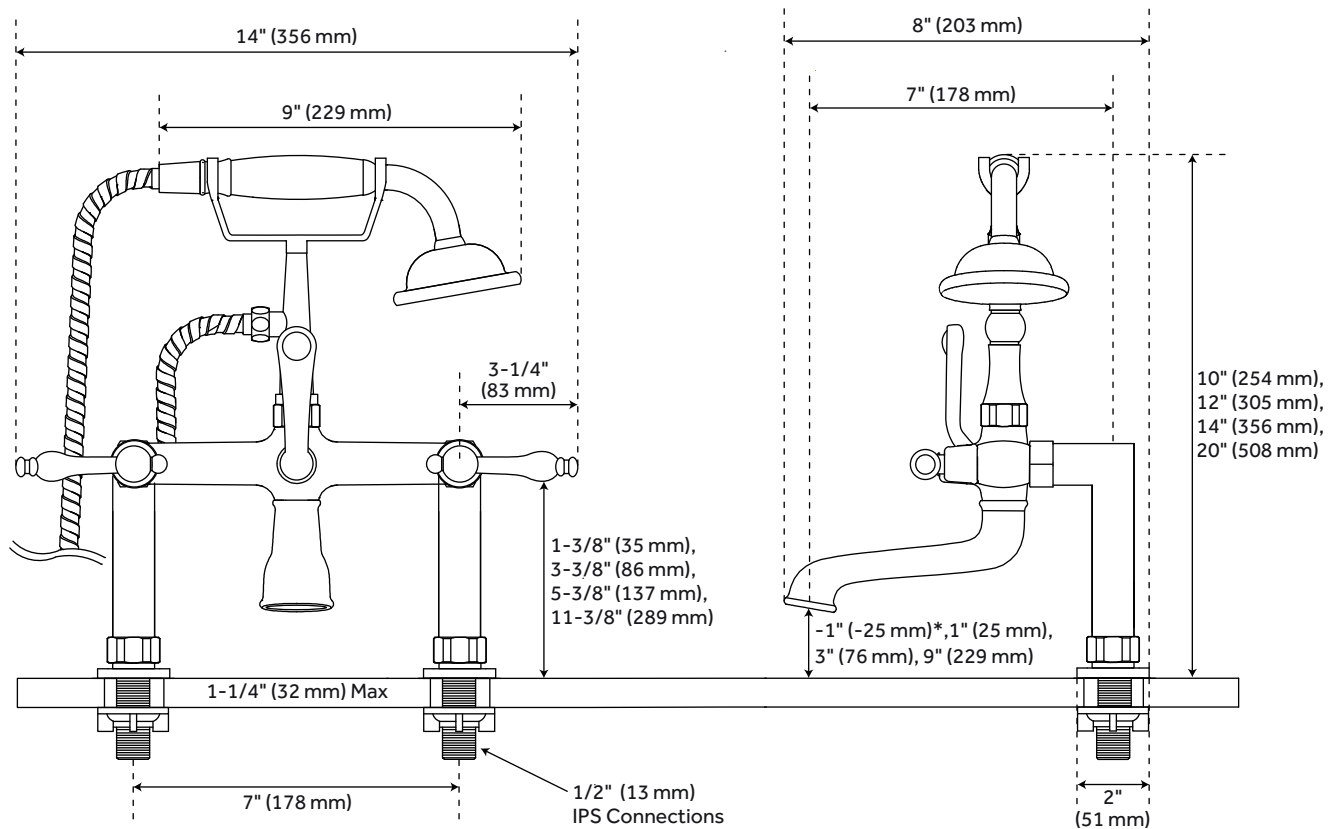

DECK-MOUNT

TELEPHONE FAUCET - PORCELAIN LEVER HANDLES AND DECK COUPLERS

SKU: 910472

*Faucet spout extends below deck when installed with 2" couplers.

FEATURES

Installation Type: Deck Mount
Faucet Centers: 7"
Handle Type: Lever
Features: Hand Shower Included
Max. Deck Thickness: 1-1/4"
Length: 14"
Width: 8"
Spout Reach: 7"
Spout Width: 2"
Handle Material: Porcelain
Hot and Cold Indicators: Yes
Drain Included: No
Base Plate Length: 2"
Base Plate Width: 2"
Ceramic Disc Cartridges: Yes
Diverter Included: Yes
Couplers Included: Yes
Hand Shower Hose Length: 60"