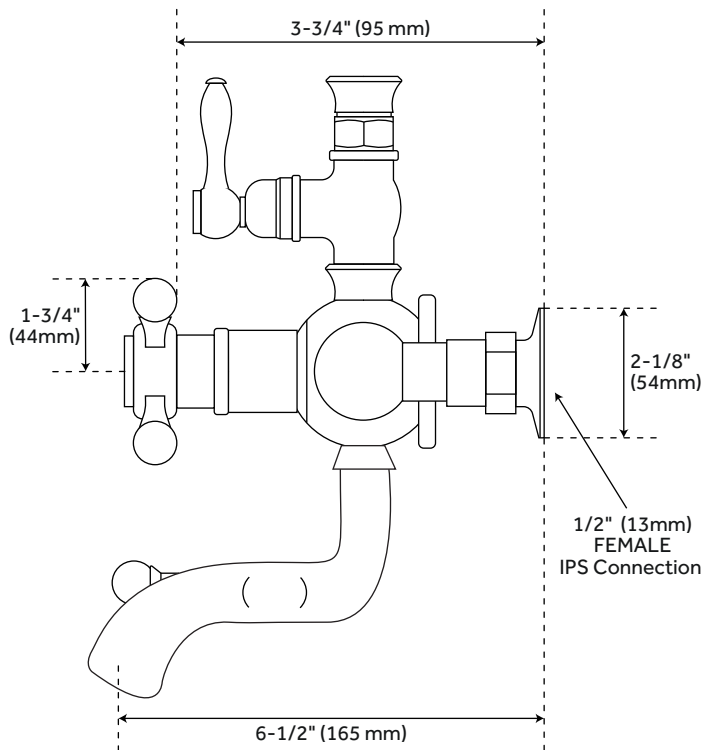

WINDHAM

EXPOSED PIPE THERMOSTATIC TUB AND SHOWER SET - 1/2" IPS

SKU: 909977

FEATURES

- Material: Brass
- Handle Type: Lever
- Features: Pressure-Balanced, Thermostatic, Tub Spout Included
- Assembly Required: No
- Shower Head Diameter: 8"
- Riser Top Piece Length: 36"
- Riser Bottom Piece Length: 41"
- Overall Length: 77"
- Tub Faucet Centers: 7"
- Tub Spout Reach: 7-7/8"
- IPS: 1/2"
- Thermostatic and Pressure Balanced. Keeps Shower Temperature \pm 1 Degree Celsius
- Equipped with Backflow Prevention
- Exposed Two-Piece Riser Pipe (Adjustable by Cutting)
- Includes Two 1-3/4" Wall-Mount Couplers and Decorative Slip Joint Coupler

CONTENTS

SHOWER VALVE	PAGE 2
WALL SHOWER HEAD	PAGE 3

REVISED 03/24/2020

WINDHAM

SHOWER VALVE

SKU: 909977

WINDHAM

WALL-MOUNT RAINFALL SHOWER HEAD