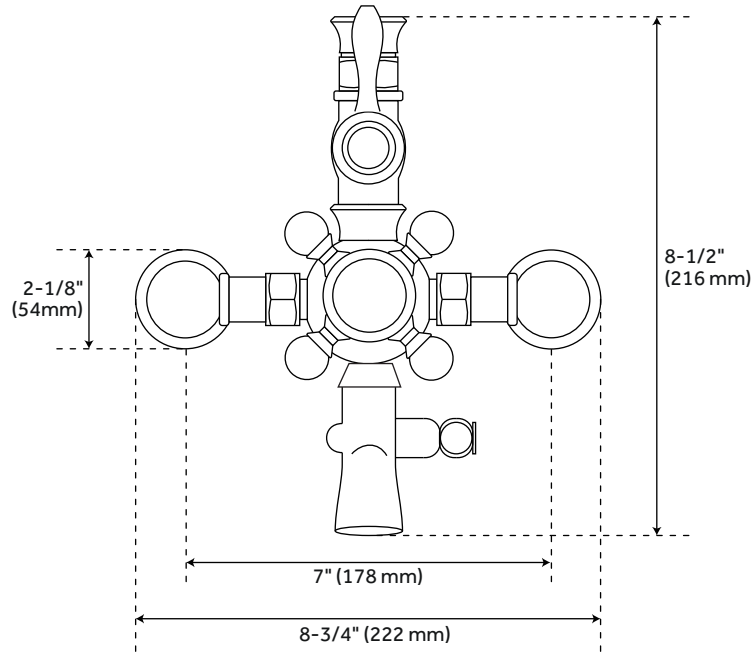

WINDHAM

EXPOSED PIPE THERMOSTATIC TUB AND SHOWER SET - 1/2" IPS

SKU: 909977

FEATURES

- Material: Brass
- Handle Type: Lever
- Features: Pressure-Balanced, Thermostatic, Tub Spout Included
- Assembly Required: No
- Shower Head Diameter: 8"
- Riser Top Piece Length: 36"
- Riser Bottom Piece Length: 41"
- Overall Length: 77"
- Tub Faucet Centers: 7"
- Tub Spout Reach: 7-7/8"
- IPS: 1/2"
- Thermostatic and Pressure Balanced. Keeps Shower Temperature \pm 1 Degree Celsius
- Equipped with Backflow Prevention
- Exposed Two-Piece Riser Pipe (Adjustable by Cutting)
- Includes Two 1-3/4" Wall-Mount Couplers and Decorative Slip Joint Coupler

CONTENTS

SHOWER VALVE	PAGE 2
WALL SHOWER HEAD	PAGE 3

REVISED 03/24/2020

WINDHAM

SHOWER VALVE

SKU: 909977

WINDHAM

WALL-MOUNT RAINFALL SHOWER HEAD