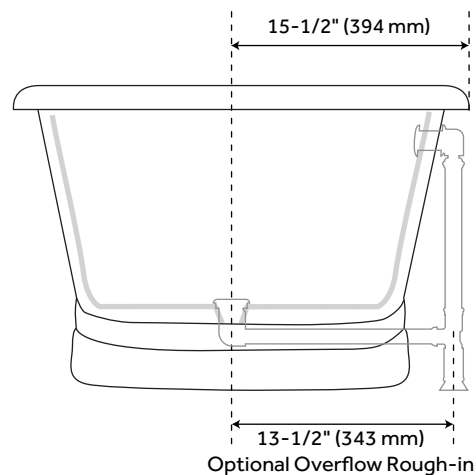

61" KAELA

HAMMERED COPPER PEDESTAL TUB - NICKEL INTERIOR

SKU: 909278

CONTENTS

61" TUB PAGE 2

FEATURES

- Design: Traditional
- Product Finish: Antique Copper Patina
- Overflow Hole: Optional
- Shape: Oval
- Material: Copper
- Exterior Treatment: Hammered
- Interior Treatment: Hammered
- Metal Gauge/Thickness: 16 Gauge
- Tap Deck: Yes
- Drain Included: Optional
- Drain Placement: Center
- Faucet Included: No
- Faucet Drillings: No Drillings
- Requires Wall-or Floor-Mount Tub Filler
- To Keep the Tub in Premium Condition, it is
Recommended to Not Use Anything Abrasive
for Bathing or Cleaning, Including Products
Like Epsom Salts, Bristle Brushes, and Harsh
Soaps
- Overflow Option: Includes Extended Pop-Up
Drain with Swivel Head

REVISED 03/30/2021

61" KAELA

HAMMERED COPPER PEDESTAL TUB - NICKEL INTERIOR

SKU: 909278

FEATURES

- Length: 61"
- Width: 31"
- Height: 26"
- Interior Tub Length: 45"
- Interior Tub Width: 21-1/2"
- Water Capacity Without/With Overflow: (Gallons): 75/65
- Water Depth Without/With Overflow: 18-14"/15-1/2"
- Tub Weight Uncrated (lbs): 70
- Tub Weight Crated (lbs): 185