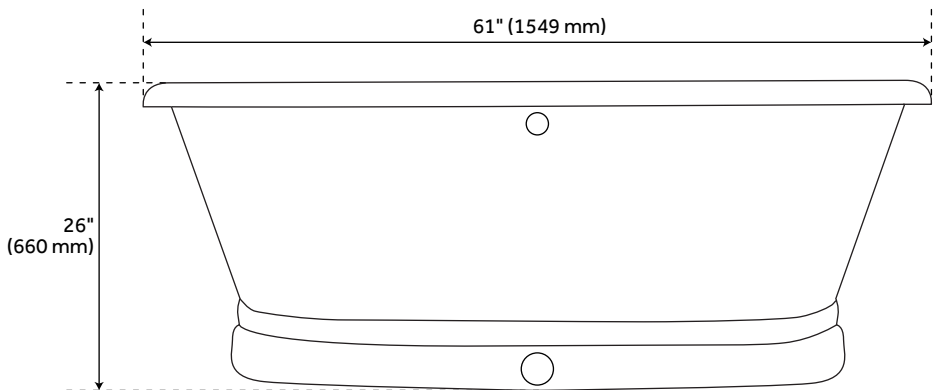

61" KAELA

HAMMERED COPPER PEDESTAL TUB - NICKEL INTERIOR

SKU: 909278

CONTENTS

61" TUB PAGE 2

FEATURES

- Design: Traditional
- Product Finish: Antique Copper Patina
- Overflow Hole: Optional
- Shape: Oval
- Material: Copper
- Exterior Treatment: Hammered
- Interior Treatment: Hammered
- Metal Gauge/Thickness: 16 Gauge
- Tap Deck: Yes
- Drain Included: Optional
- Drain Placement: Center
- Faucet Included: No
- Faucet Drillings: No Drillings
- Requires Wall-or Floor-Mount Tub Filler
- To Keep the Tub in Premium Condition, it is
Recommended to Not Use Anything Abrasive
for Bathing or Cleaning, Including Products
Like Epsom Salts, Bristle Brushes, and Harsh
Soaps
- Overflow Option: Includes Extended Pop-Up
Drain with Swivel Head

REVISED 03/30/2021

61" KAELA

HAMMERED COPPER PEDESTAL TUB - NICKEL INTERIOR

SKU: 909278

FEATURES

- Length: 61"
- Width: 31"
- Height: 26"
- Interior Tub Length: 45"
- Interior Tub Width: 21-1/2"
- Water Capacity Without/With Overflow: (Gallons): 75/65
- Water Depth Without/With Overflow: 18-14"/15-1/2"
- Tub Weight Uncrated (lbs): 70
- Tub Weight Crated (lbs): 185