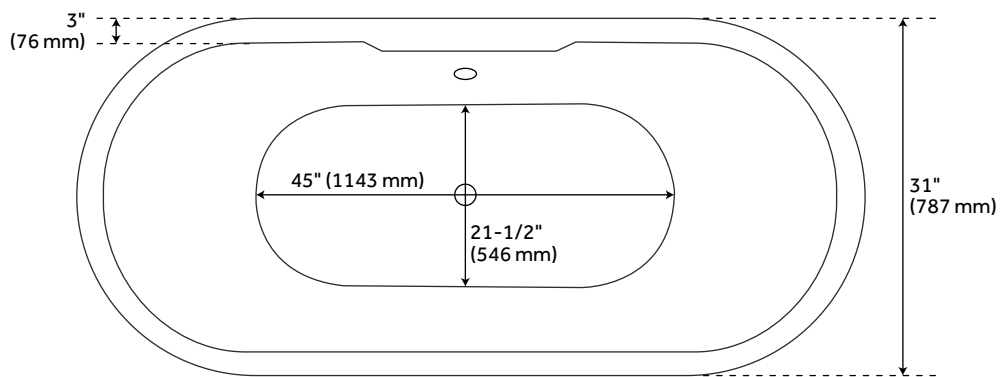

61" KAELA

HAMMERED COPPER PEDESTAL TUB - NICKEL INTERIOR

SKU: 909278

CONTENTS

61" TUB PAGE 2

FEATURES

- Design: Traditional
- Product Finish: Antique Copper Patina
- Overflow Hole: Optional
- Shape: Oval
- Material: Copper
- Exterior Treatment: Hammered
- Interior Treatment: Hammered
- Metal Gauge/Thickness: 16 Gauge
- Tap Deck: Yes
- Drain Included: Optional
- Drain Placement: Center
- Faucet Included: No
- Faucet Drillings: No Drillings
- Requires Wall-or Floor-Mount Tub Filler
- To Keep the Tub in Premium Condition, it is
Recommended to Not Use Anything Abrasive
for Bathing or Cleaning, Including Products
Like Epsom Salts, Bristle Brushes, and Harsh
Soaps
- Overflow Option: Includes Extended Pop-Up
Drain with Swivel Head

REVISED 03/30/2021

61" KAELA

HAMMERED COPPER PEDESTAL TUB - NICKEL INTERIOR

SKU: 909278

FEATURES

- Length: 61"
- Width: 31"
- Height: 26"
- Interior Tub Length: 45"
- Interior Tub Width: 21-1/2"
- Water Capacity Without/With Overflow: (Gallons): 75/65
- Water Depth Without/With Overflow: 18-14"/15-1/2"
- Tub Weight Uncrated (lbs): 70
- Tub Weight Crated (lbs): 185