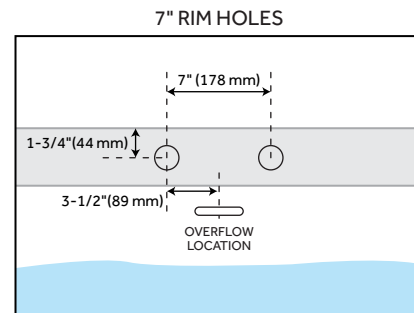

61" KAELA

HAMMERED COPPER PEDESTAL TUB - NICKEL INTERIOR

SKU: 909278

CONTENTS

61" TUB PAGE 2

FEATURES

- Design: Traditional
- Product Finish: Antique Copper Patina
- Overflow Hole: Optional
- Shape: Oval
- Material: Copper
- Exterior Treatment: Hammered
- Interior Treatment: Hammered
- Metal Gauge/Thickness: 16 Gauge
- Tap Deck: Yes
- Drain Included: Optional
- Drain Placement: Center
- Faucet Included: No
- Faucet Drillings: No Drillings
- Requires Wall-or Floor-Mount Tub Filler
- To Keep the Tub in Premium Condition, it is
Recommended to Not Use Anything Abrasive
for Bathing or Cleaning, Including Products
Like Epsom Salts, Bristle Brushes, and Harsh
Soaps
- Overflow Option: Includes Extended Pop-Up
Drain with Swivel Head

REVISED 03/30/2021

61" KAELA

HAMMERED COPPER PEDESTAL TUB - NICKEL INTERIOR

SKU: 909278

FEATURES

- Length: 61"
- Width: 31"
- Height: 26"
- Interior Tub Length: 45"
- Interior Tub Width: 21-1/2"
- Water Capacity Without/With Overflow: (Gallons): 75/65
- Water Depth Without/With Overflow: 18-14"/15-1/2"
- Tub Weight Uncrated (lbs): 70
- Tub Weight Crated (lbs): 185