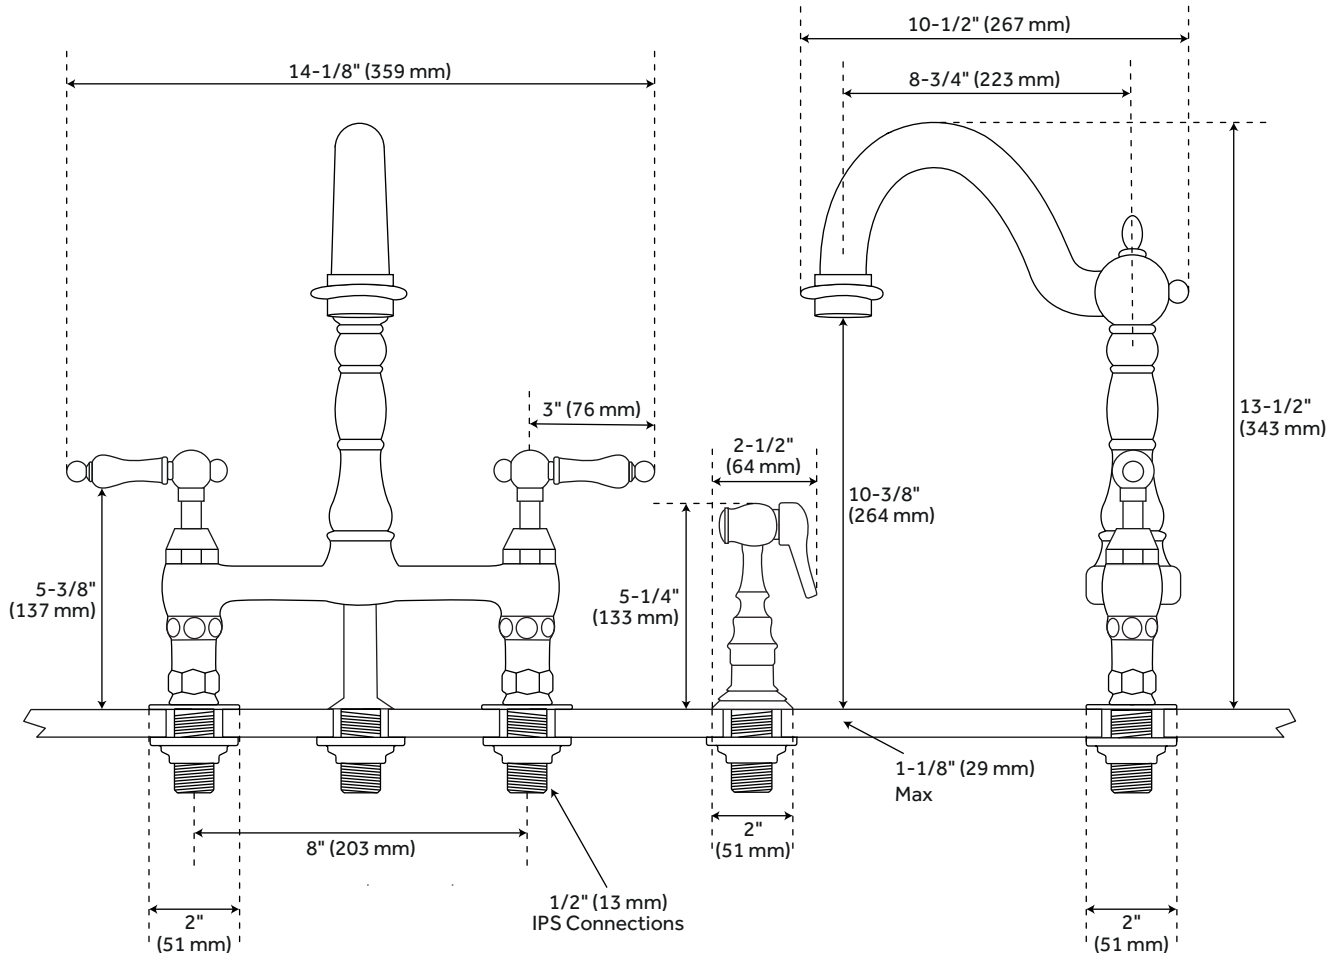

BELLEVEUE

BRIDGE KITCHEN FAUCET WITH BRASS SPRAYER - LEVER HANDLES

SKU: 907295

FEATURES

Installation Type: Bridge
Faucet Holes: 4
Material: Brass
Max. Countertop Thickness: 1-1/8"
Faucet Centers: 8"
Features: Hand Spray
Length: 14-1/8"
Width: 10-1/2"
Height: 13-1/2"
Height To Spout: 10-3/8"
Spout Reach: 8-3/4"
Swivel Spout: Yes
Base Plate Diameter: 2"
Handle Length: 3"
Height to Bottom of Handle: 5-3/8"
IPS: 1/2"
Drain Included: No
Maximum Flow Rate: 1.8 gpm
(6.8L/min) max @ 60 psi