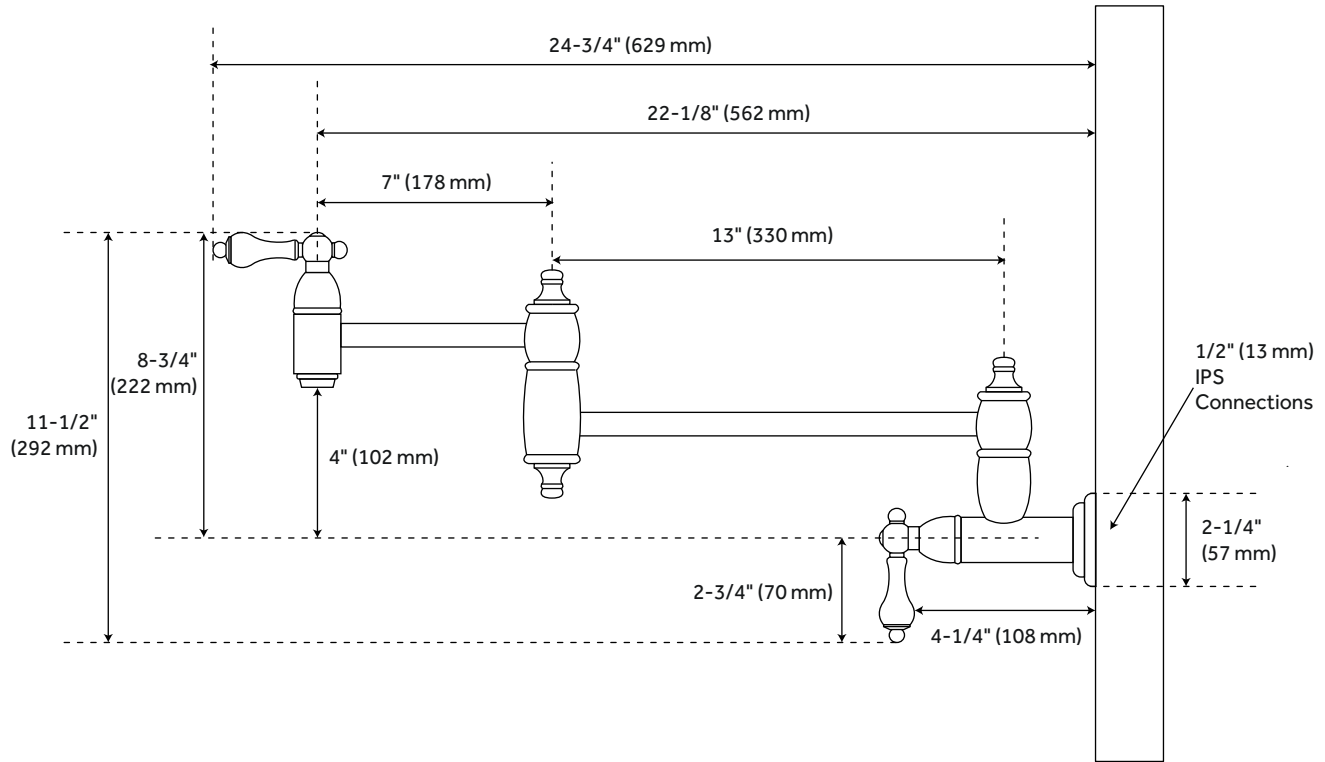

AUGUSTA

RETRACTABLE WALL-MOUNT POT FILLER

SKU: 907294

FEATURES

Installation Type: Wall Mount
Faucet Holes: 1
Faucet Centers: Single-Hole
Handle Type: Lever
Length: 2-1/4"
Width: 24-3/4"
Height: 11-1/2"
Height To Spout: 4"
Spout Reach: 22-1/8"
Base Plate Length: 2-1/4"
Base Plate Width: 2-1/4"
Handle Length: 2-3/4"
Height to Bottom of Handle: 4-1/4"
IPS: 1/2"
Drain Included: No