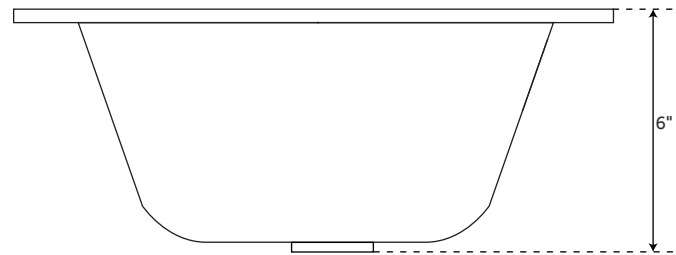

## GLASS MOSAIC FLAT BOTTOM COPPER SINK

SKU: 907039

### FEATURES

Sink Material: Copper  
Number of Basins: 1  
Sink Installation: Drop-In  
Product Color: Copper  
Faucet Centers: No Faucet Hole  
Length: 16-1/2"  
Width: 16-1/2"  
Height: 6"  
Drain Size: 1-1/2"  
Sink Material: Copper