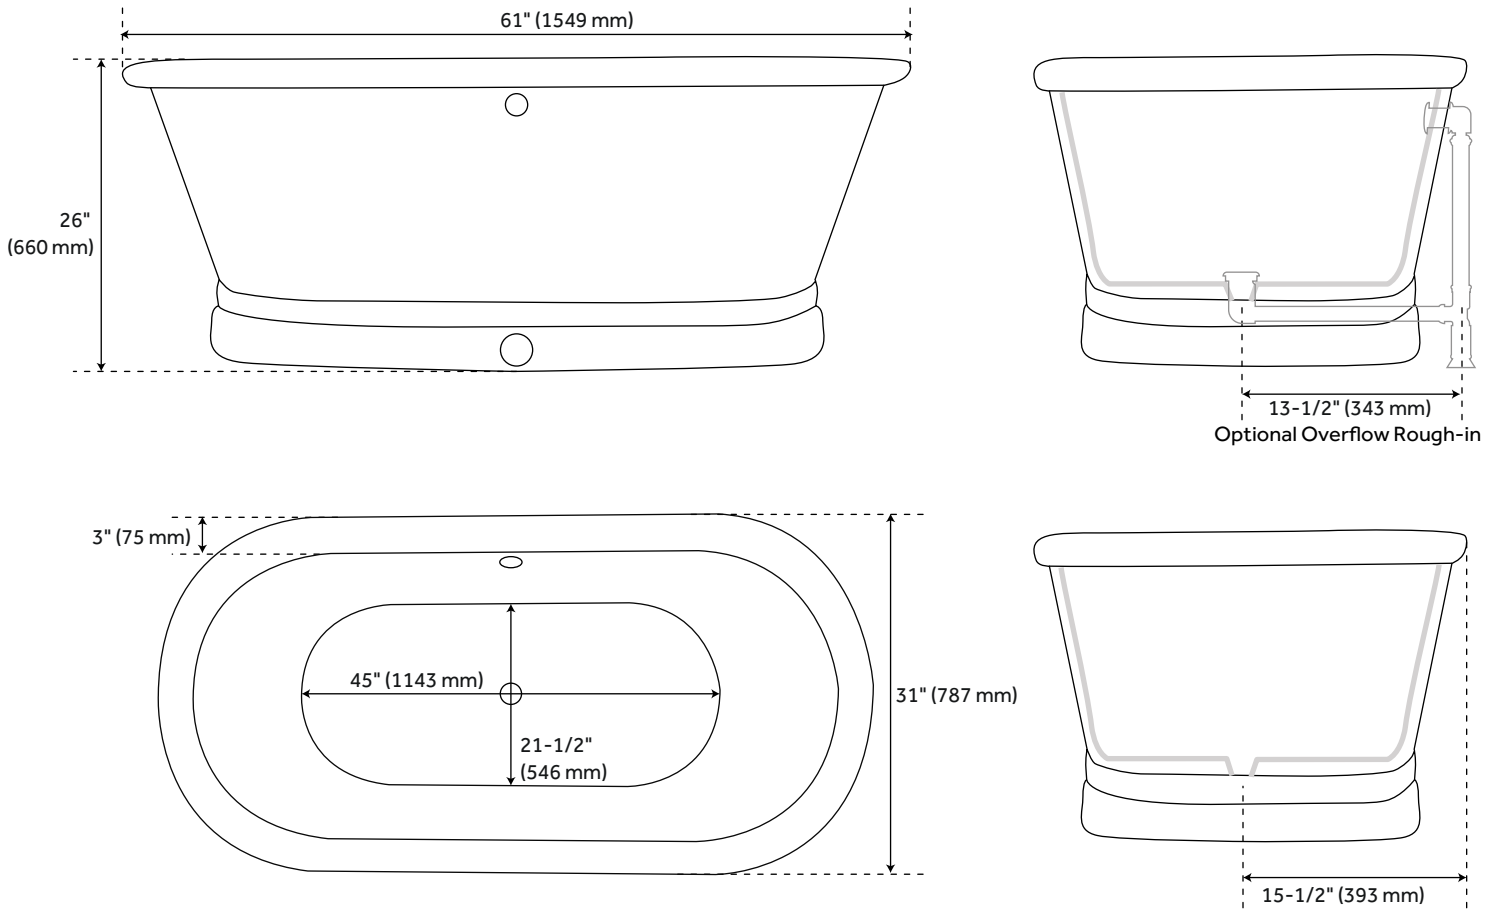

61" KAELEA

HAMMERED COPPER PEDESTAL TUB

SKU: 906944