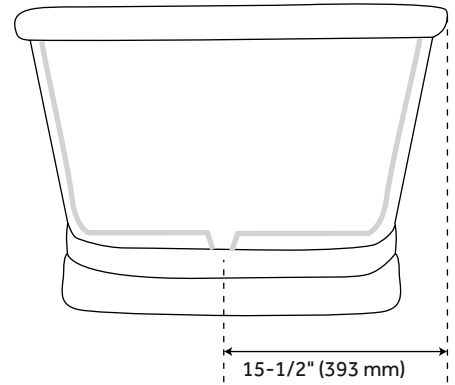

61" KAE LA

HAMMERED COPPER PEDESTAL TUB

SKU: 906944