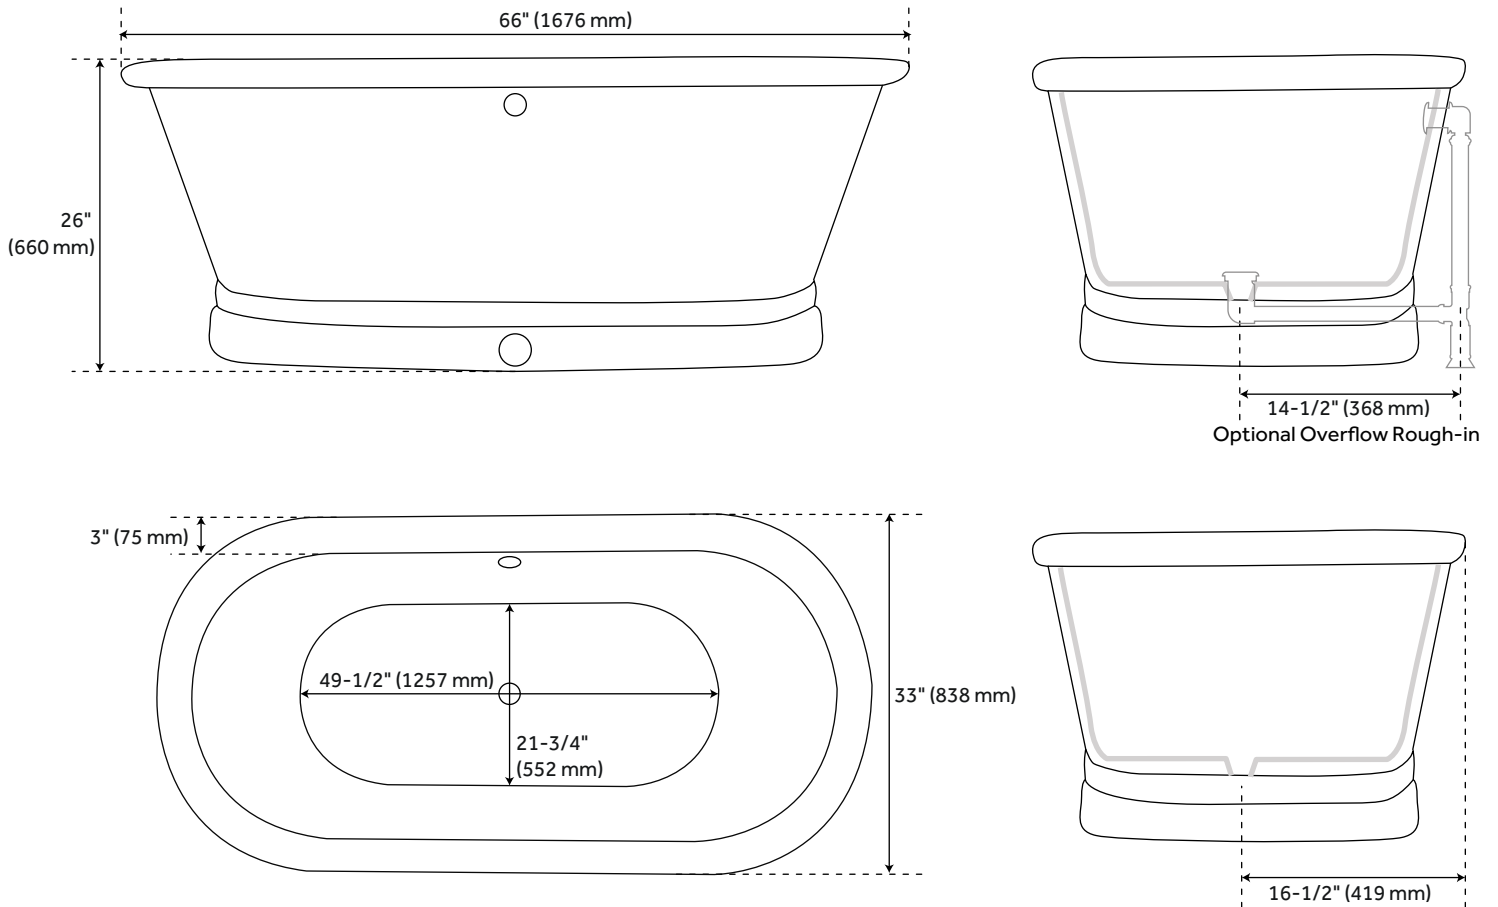

66" K A E L A

HAMMERED COPPER PEDESTAL TUB

SKU: 906944