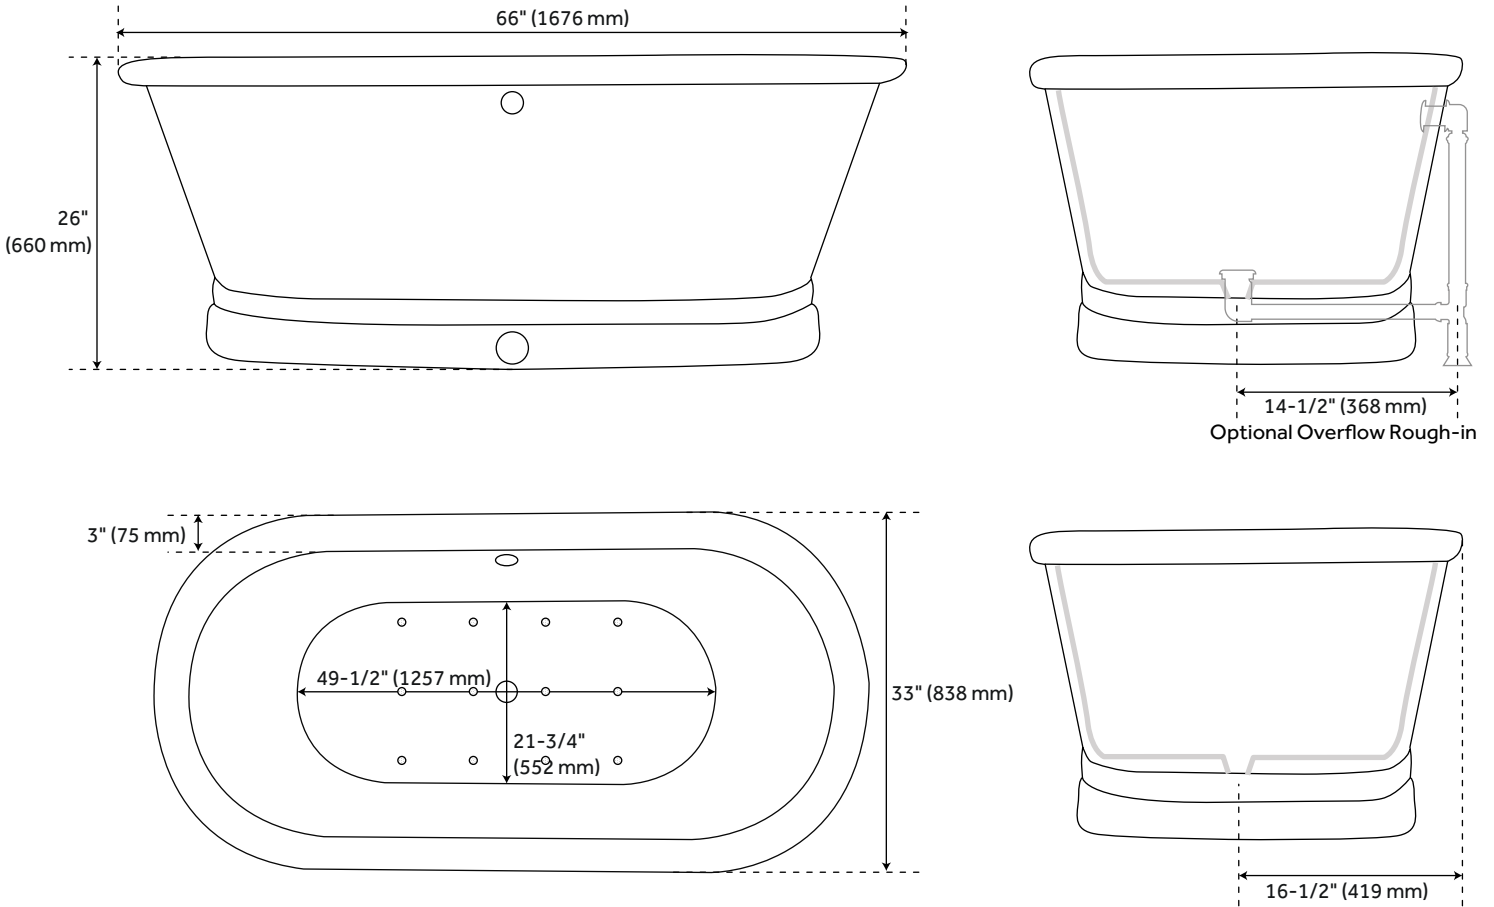

66" K A E L A

HAMMERED COPPER PEDESTAL TUB

SKU: 906944

FEATURES

- Product Finish: Antique Copper Patina
- Overflow Hole: Optional
- Shape: Oval
- Material: Copper
- Exterior Treatment: Hammered
- Interior Treatment: Hammered
- Metal Gauge/Thickness: 16 Gauge
- Tap Deck: No
- Drain Included: Optional
- Drain Placement: Center
- Faucet Included: No
- Faucet Drillings: No Drillings
- Water Capacity Without Overflow: 85 Gallons
- Water Capacity With Overflow: 73 Gallons
- Water Depth Without Overflow: 19"
- Water Depth With Overflow: 16-1/4"
- Tub Weight Uncrated (lbs): 100
- Tub Weight Crated (lbs): 210