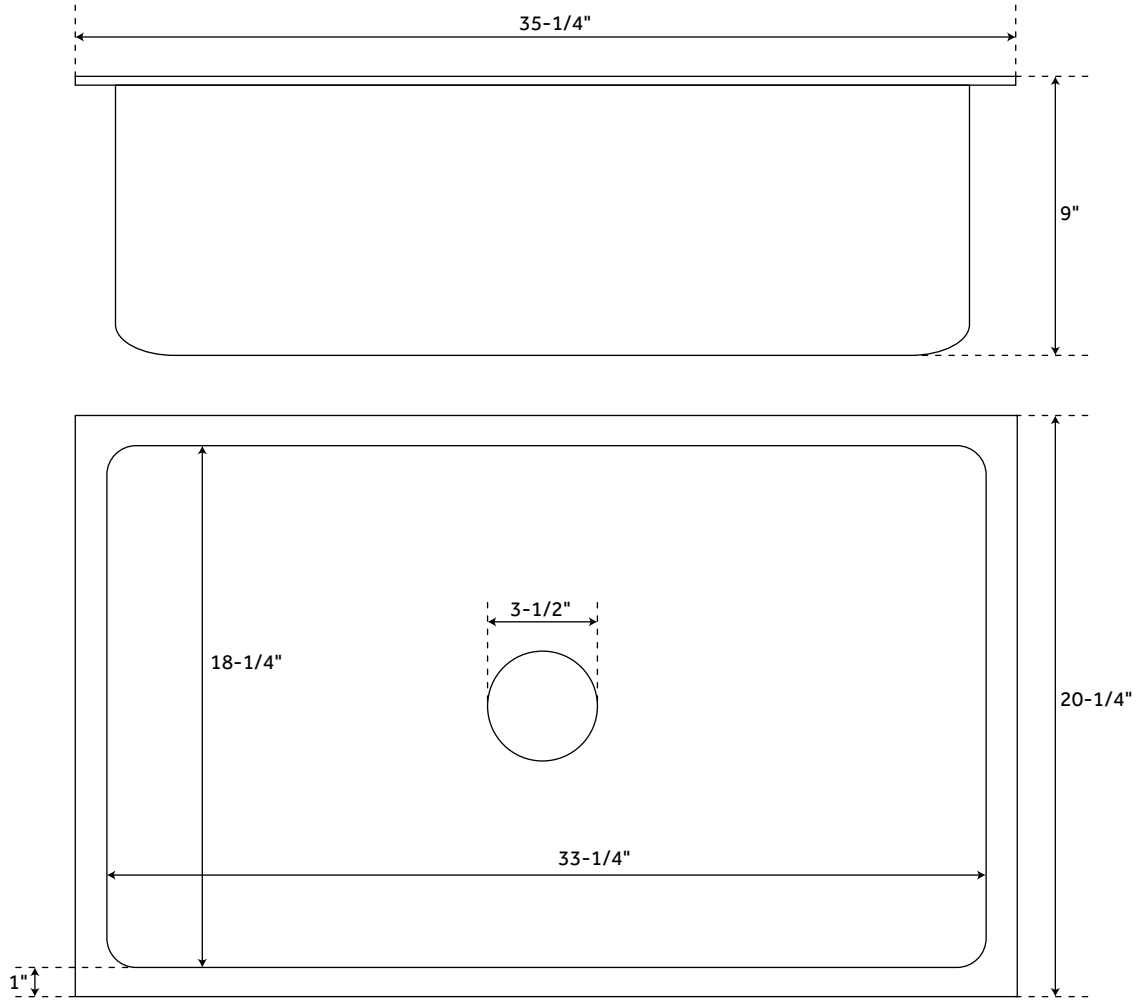

# 36" HAMMERED

### FEATURES

Material: Copper  
Basin Split: Single  
Sink Installation: Undermount  
Number of Basins: 1  
Product Color: Antique Copper  
Length: 35-1/4"  
Width: 20-1/4"  
Height: 9"  
Basin Length: 33-1/4"  
Basin Width: 18-1/4"  
Water Depth to Rim: 9"  
Rim Thickness: 1"  
Metal Gauge/Thickness: 16 Gauge  
Faucet Included: No  
Faucet Holes: No Faucet Hole  
Drain Included: No  
Drain Size: 3-1/2"  
Interior Treatment: Hammered