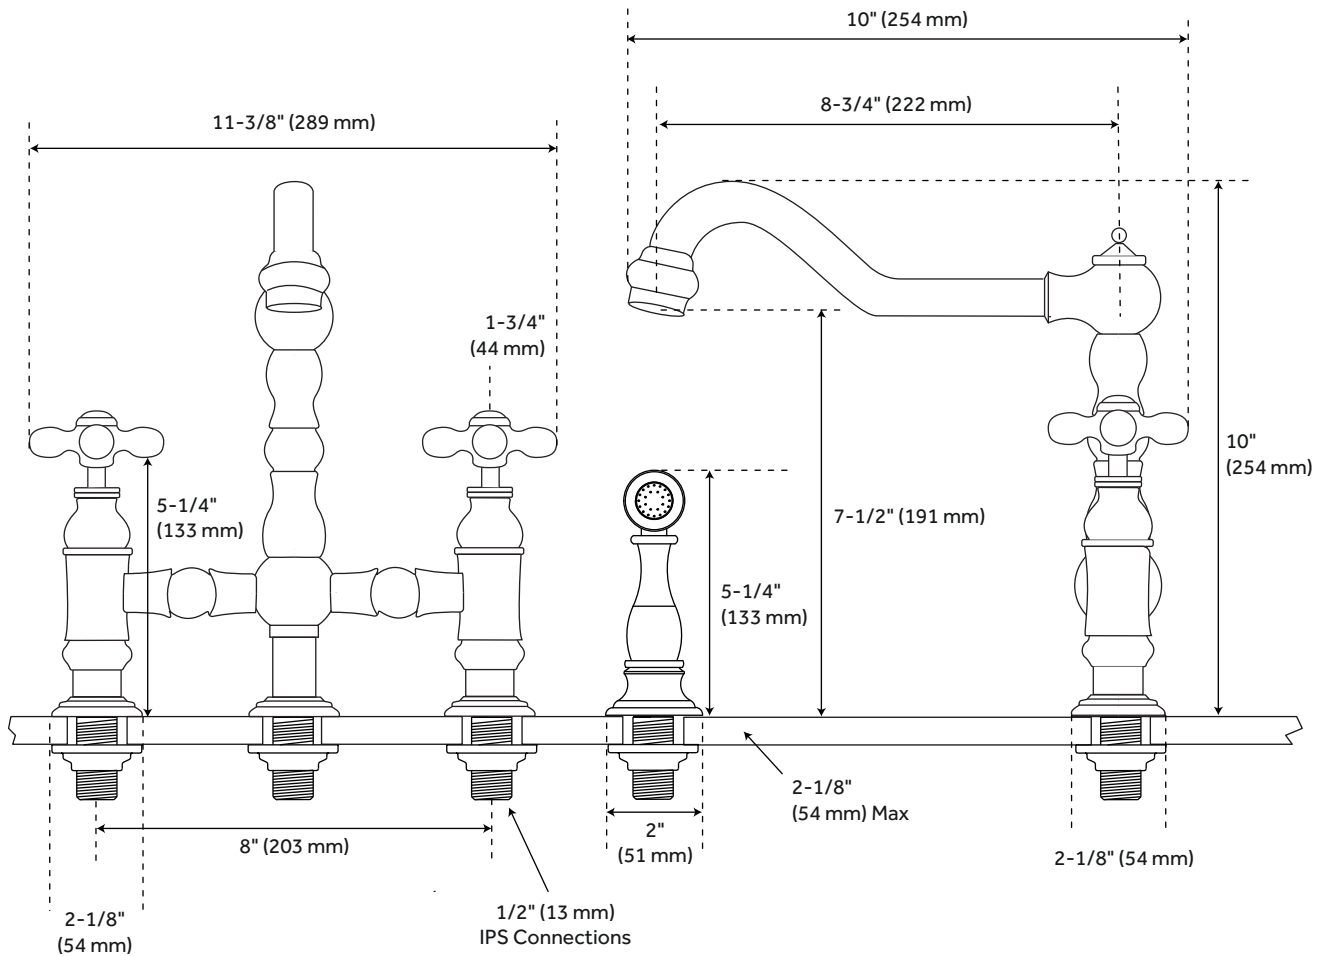

DELILAH

DECK-MOUNT BRIDGE FAUCET WITH SIDE SPRAY - CROSS HANDLES

SKU: 906109

FEATURES

- Made of solid brass.
- Metal cross handles.
- Ceramic disc cartridges.
- Includes solid brass side spray.
- Four-hole installation.
- Side spray measures: 2" L x 2-1/4" W

CONTENTS

FAUCET PAGE 2

REVISED 09/21/2020

DELILAH

DECK-MOUNT BRIDGE FAUCET WITH SIDE SPRAY - CROSS HANDLES

SKU: 906109

FEATURES

Installation Type: Widespread
 Faucet Holes: 4
 Hand Sprayer Material: Brass
 Material: Brass
 Max. Countertop Thickness: 2-1/8"
 Faucet Centers: 8"
 Handle Type: Cross
 Features: Hand Spray
 Length: 11-3/8"
 Width: 10"
 Height: 10"
 Height To Spout: 7-1/2"
 Spout Reach: 8-3/4"
 Base Plate Length: 2-1/8"
 Base Plate Width: 2-1/8"
 Handle Length: 1-3/4"
 Height To Bottom Of Handle: 5-1/4"
 Ips: 1/2"
 Drain Included: No
 Maximum Flow Rate:
 1.8 gpm (6.8 L/min) @ 60 psi

CODES/STANDARDS

cUPC
 ASME A112.18.1/CSA B125.1
 NSF/ANSI 61

PRODUCT IMAGE

All dimensions and specifications are nominal and may vary. Use actual products for accuracy in critical situations.

PAGE 2
Code: 214882, 214883, 214884