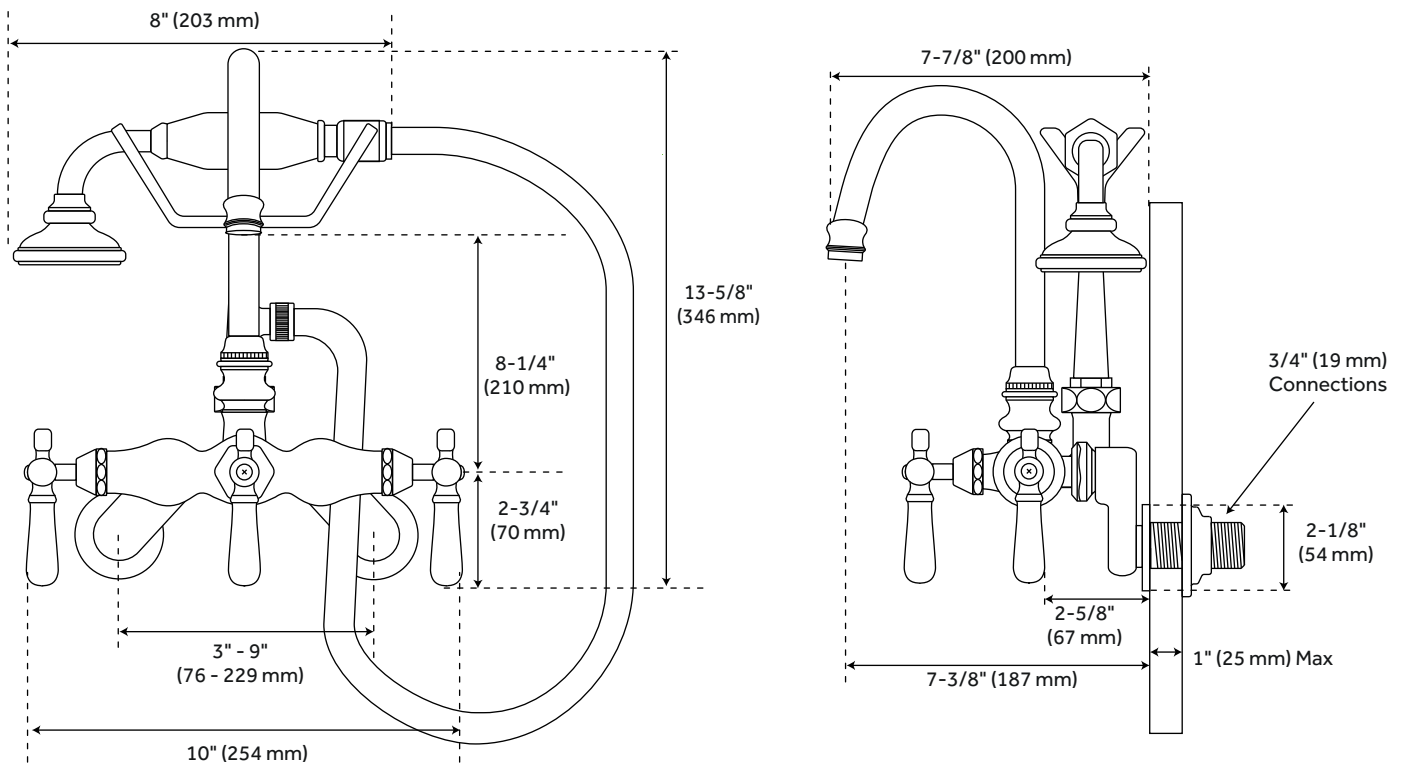

GALETON

TUB-WALL-MOUNT FAUCET AND HAND SHOWER - ADJUSTABLE SPREAD

SKU: 906094

FEATURES

Faucet Centers: 3" - 9"
Handle Type: Lever
Max. Deck Thickness: 1"
Material: Brass
Length: 10"
Width: 7-7/8"
Height: 13-5/8"
Height To Spout: 8-1/4"
Spout Reach: 7-3/8"
Handle Material: Porcelain
Hot and Cold Indicators: Yes
Base Plate Length: 2-1/8"
Base Plate Width: 2-1/8"
Ceramic Disc Cartridges: Yes
Couplers Included: Yes
Hand Shower Hose Length: 60"
Hand Shower Material: Porcelain
Hand Shower Style: Telephone