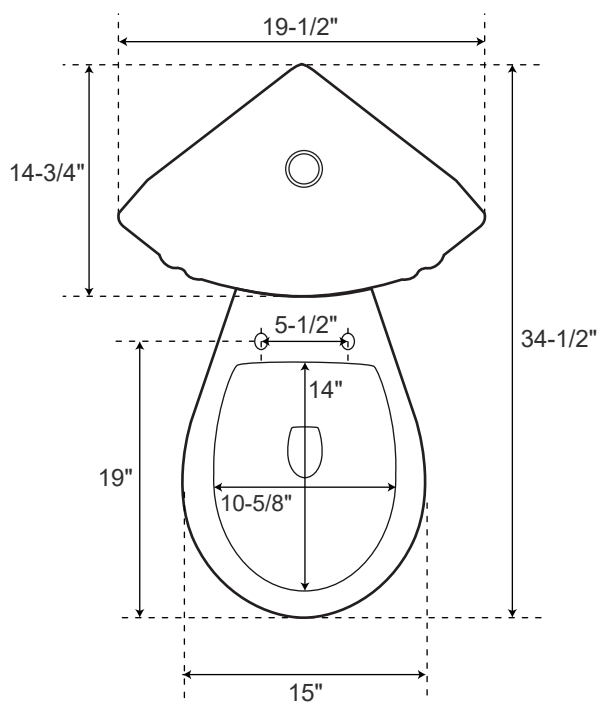

SPECIFICATIONS

Overall Dimensions	19-1/2" L x 34-1/2" W (front to back) x 31-1/2" H
Height of Bowl without Seat	16"
Height of Bowl with Seat	N/A
Flush Valve	Dual Flush, Single Flush
Rough In	12"

Regent

Dual-Flush Elongated
Corner Toilet

Top

Side

Rough-In