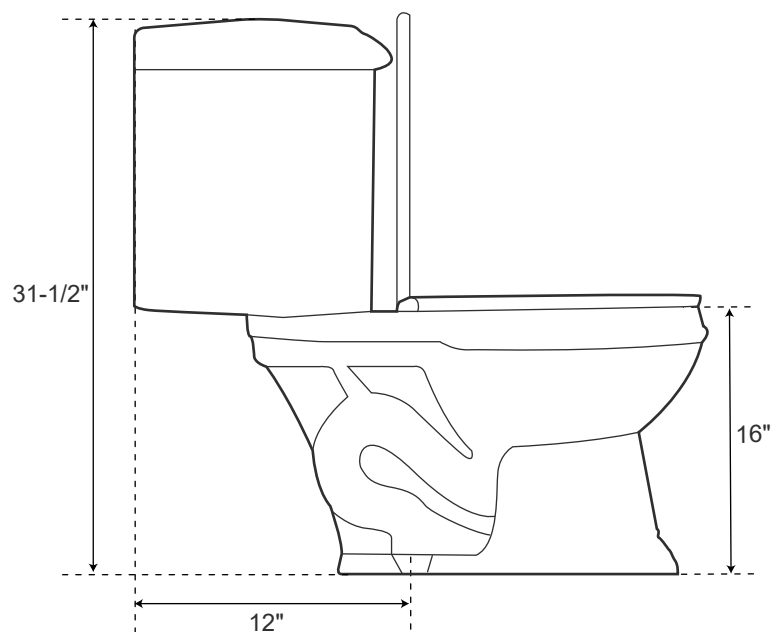

SPECIFICATIONS

Overall Dimensions	19-1/2" L x 34-1/2" W (front to back) x 31-1/2" H
Height of Bowl without Seat	16"
Height of Bowl with Seat	N/A
Flush Valve	Dual Flush, Single Flush
Rough In	12"

Regent

Dual-Flush Elongated
Corner Toilet

Top

Side

Rough-In