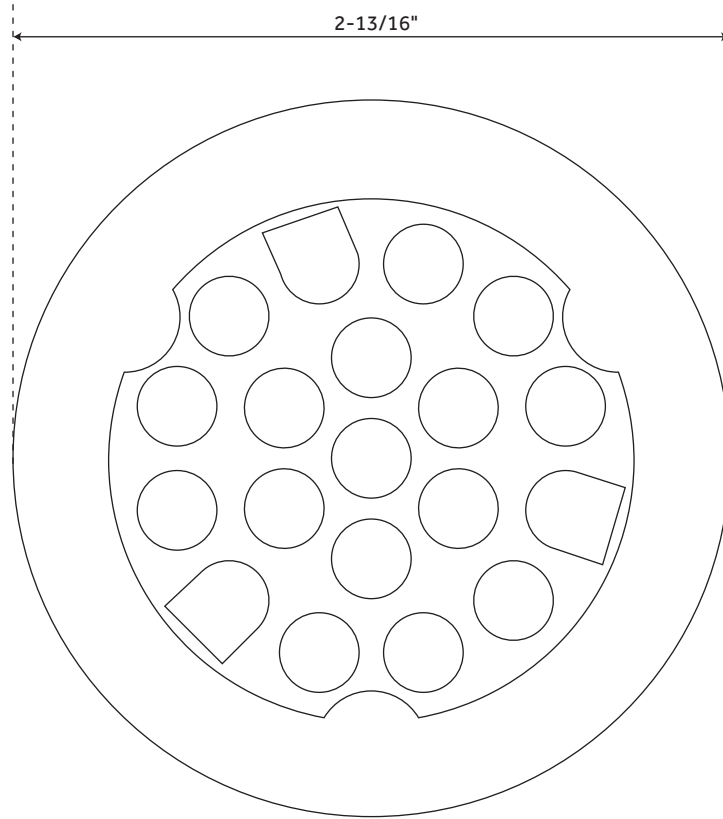

STRAINER

BAR SINK STRAINER

SKU: 904978

FEATURES

Material: Brass
Drain Size: 2"
Maximum Sink Thickness: 3/4"
Drain Flange Diameter: 2-13/16"
Drain Depth: 1-5/8"

SIGNATURE HARDWARE LIFETIME WARRANTY

See website for warranty information