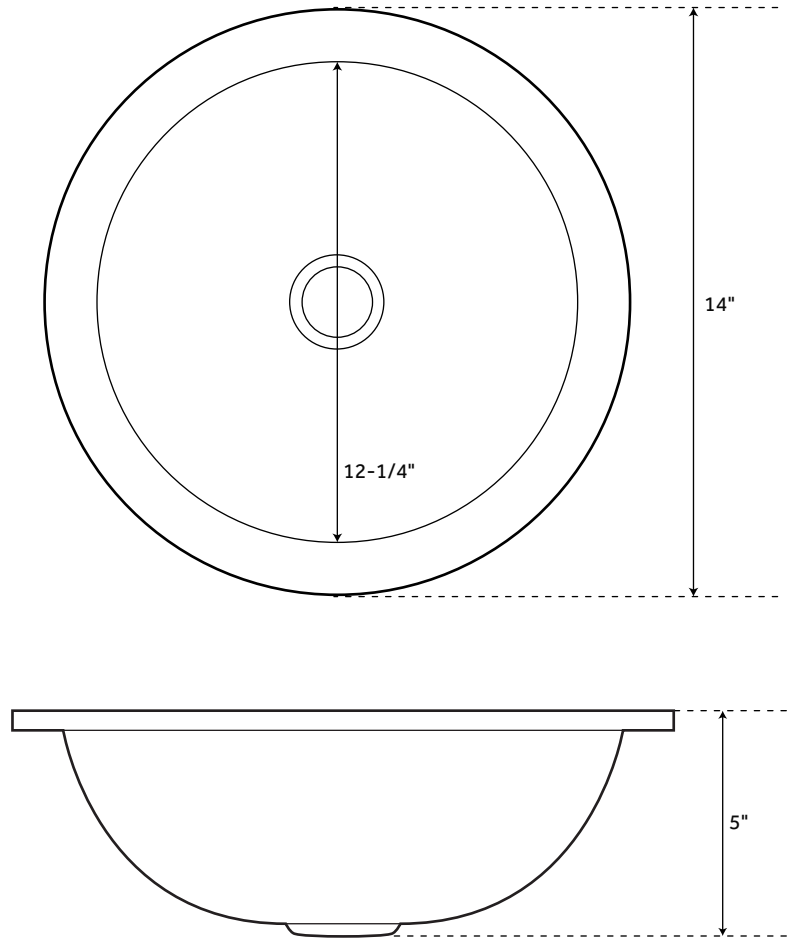

14" ROZEL

UNDERMOUNT ROUND HAMMERED COPPER SINK

SKU: 904841

FEATURES

Shape: Round
Sink Material: Copper
Sink Installation: Drop-In
Product Color: Medium Antique Copper
Faucet Centers: No Faucet Hole
Length: 14"
Width: 14"
Height: 5"
Basin Length: 12-1/4"
Basin Width: 12-1/4"
Drain Size: 1-1/2"
Interior Treatment: Hammered
Drain Included: Optional
Faucet Included: No
Sink Material: Copper

SIGNATURE HARDWARE LIFETIME WARRANTY

See website for warranty information

All measurements are approximate. Measurements may vary +/- 1/2".

REVISED 02/21/2019