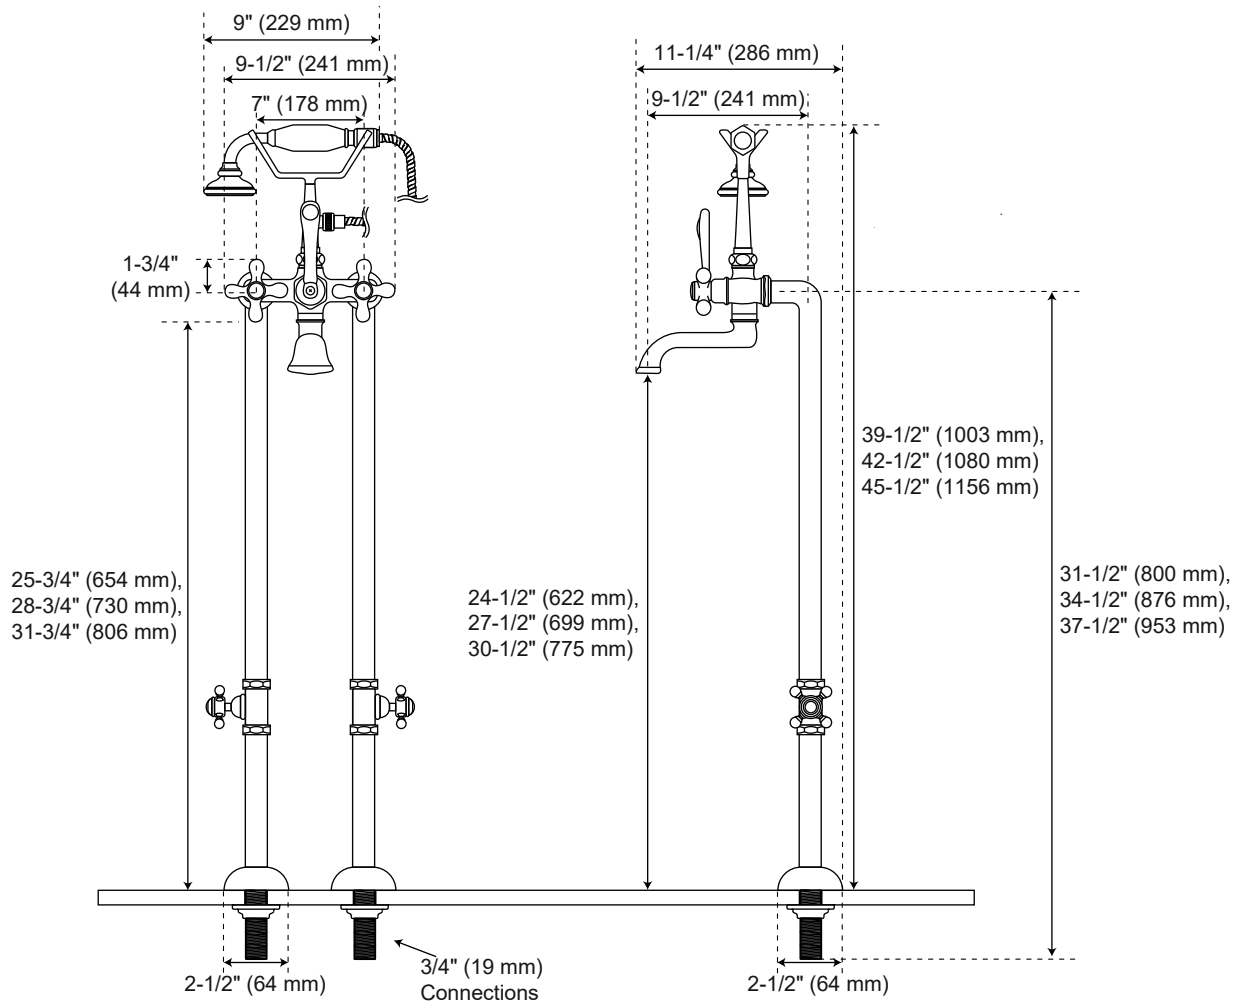

FREESTANDING

TELEPHONE TUB FAUCET, SUPPLIES & VALVES - CROSS HANDLES

SKU: 904811

Underfloor access is required for proper installation.
Installation on a concrete slab will require cutting and concrete removal.

FEATURES

Faucet Centers: 7"
Handle Type: Cross
Features: Hand Shower Included
Length: 9-1/2"
Width: 11-1/4"
Depth: 11-1/4"
Spout Reach: 9-1/2"
Spout Width: 2"
Handle Material: Brass
Hot and Cold Indicators: Yes
Drain Included: No
Base Plate Diameter: 2-1/2"
Hand Shower Hose Length: 60"