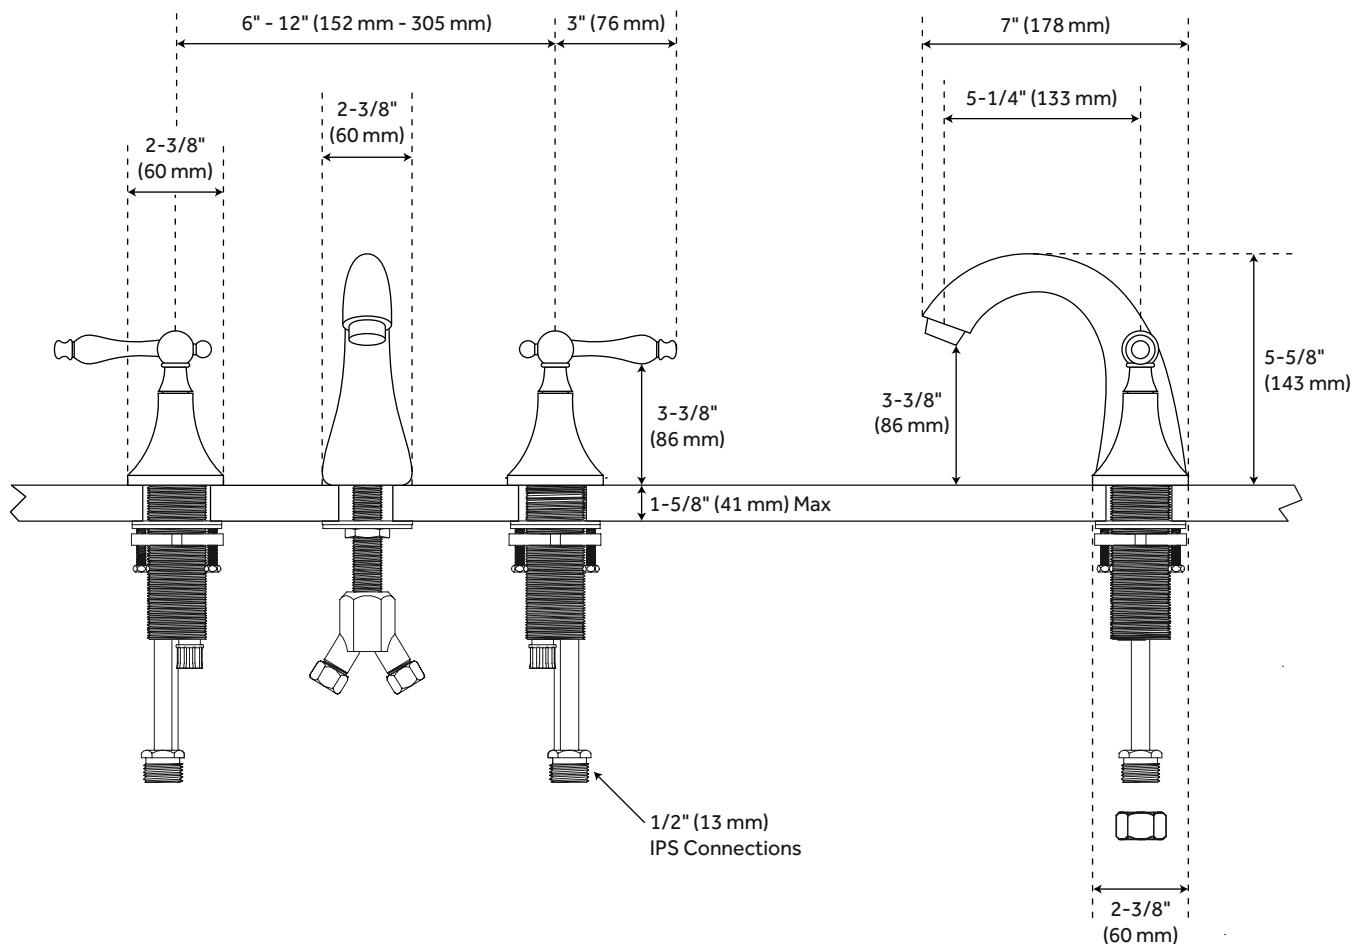

DALLES

WIDESPREAD GOOSENECK BATHROOM FAUCET

SKU: 904796

FEATURES

Max. Countertop Thickness: 1-5/8"
Faucet Centers: 6" - 12"
Overflow Hole: Yes
Width: 7"
Height: 5-5/8"
Height To Spout: 3-3/8"
Spout Reach: 5-1/4"
Base Plate Length: 2-3/8"
Base Plate Width: 2-3/8"
Base Plate Diameter: 2-3/8"
Handle Length: 3"
Height to Bottom of Handle: 3-3/8"
Ceramic Disc Cartridges: Yes
Hot and Cold Indicators: No
IPS: 1/2"
Drain Included: Yes
Overflow Hole: Yes
Drain Size: 1-1/2"

CODES/STANDARDS

cUPC
NSF/ANSI 61
ASME A112.18.1/CSA B125.1
CEC Listed
NSF/ANSI 372
ASME A112.18.2/CSA B125.2

SIGNATURE HARDWARE LIFETIME WARRANTY

See website for warranty information

All dimensions and specifications are nominal and may vary. Use actual products for accuracy in critical situations.