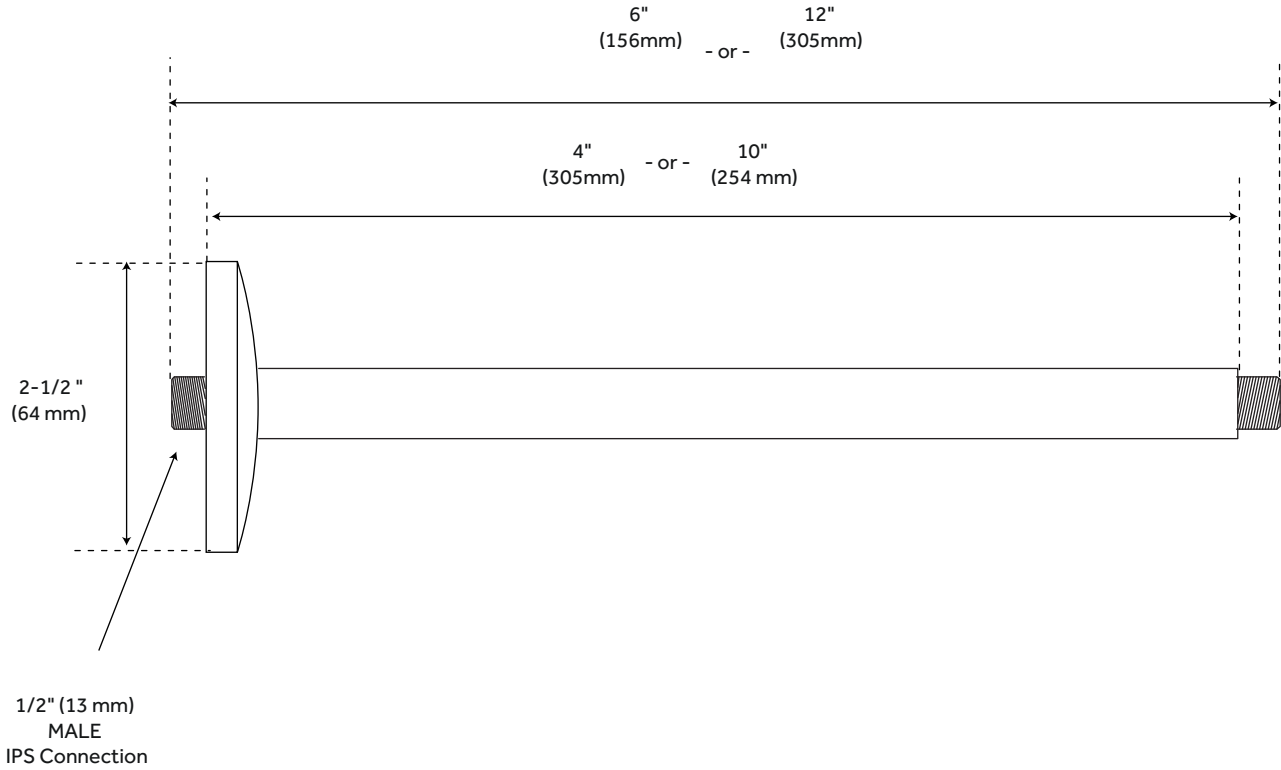

# CEILING-MOUNT

## SHOWER ARM

SKU: 904194

### FEATURES

Material: Brass  
Features: Shower Arm Only  
IPS: 1/2"