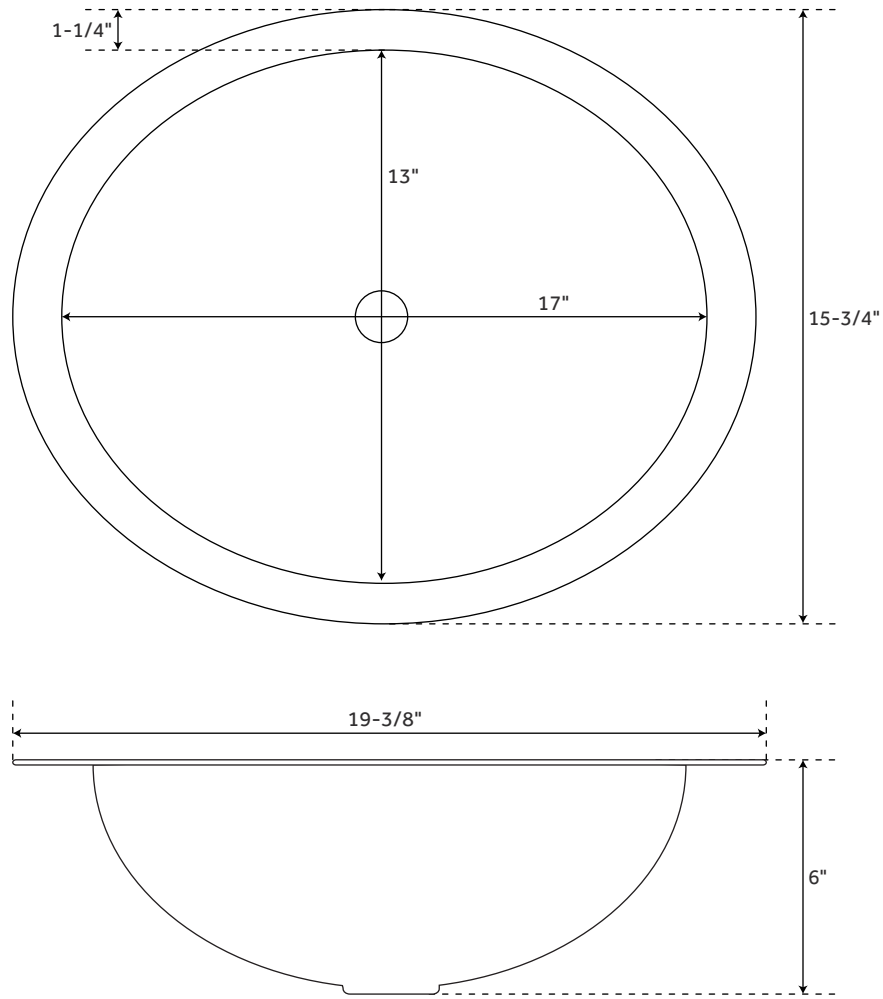

19" PEYTON

OVAL HAMMERED COPPER SINK

SKU: 903862

FEATURES

Sink Material: Copper
Sink Installation: Drop-In
Product Color: Antique Copper
Length: 19-3/8"
Width: 15-3/4"
Height: 6"
Basin Length: 17"
Basin Width: 13"
Water Depth: 5-7/8"
Drain Size: 1-1/2"
Drain Included: No
Sink Material: Copper