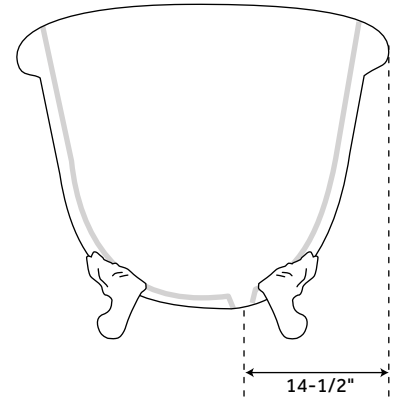

57" ERICA

CAST IRON TUB - IMPERIAL FEET

SKU: 903344

FEATURES

- Design: Traditional
- Product Finish: White
- Overflow Hole: Yes
- Shape: Oval
- Material: Cast Iron
- Water Depth To Overflow: 13-1/2"
- Exterior Treatment: Hand-Smoothed Painted White
- Interior Treatment: White Porcelain Enamel
- Feet Type: Imperial
- Feet Material: Solid Brass
- Tap Deck: No
- Drain Included: No
- Drain Placement: End
- Faucet Drillings: Roll Top - No Drillings
- Built-In Adjusters: Yes
- Tub Weight Uncrated (lbs): 275
- Tub Weight Crated (lbs): 385