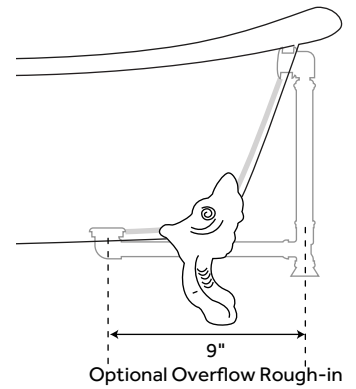

57" ERICA

CAST IRON TUB - IMPERIAL FEET

SKU: 903344

FEATURES

- Design: Traditional
- Product Finish: White
- Overflow Hole: Yes
- Shape: Oval
- Material: Cast Iron
- Water Depth To Overflow: 13-1/2"
- Exterior Treatment: Hand-Smoothed Painted White
- Interior Treatment: White Porcelain Enamel
- Feet Type: Imperial
- Feet Material: Solid Brass
- Tap Deck: No
- Drain Included: No
- Drain Placement: End
- Faucet Drillings: Roll Top - No Drillings
- Built-In Adjusters: Yes
- Tub Weight Uncrated (lbs): 275
- Tub Weight Crated (lbs): 385

SIGNATURE HARDWARE LIFETIME WARRANTY

See website for warranty information

All measurements are approximate. Measurements may vary +/- 1/2".

REVISED 07/28/2020