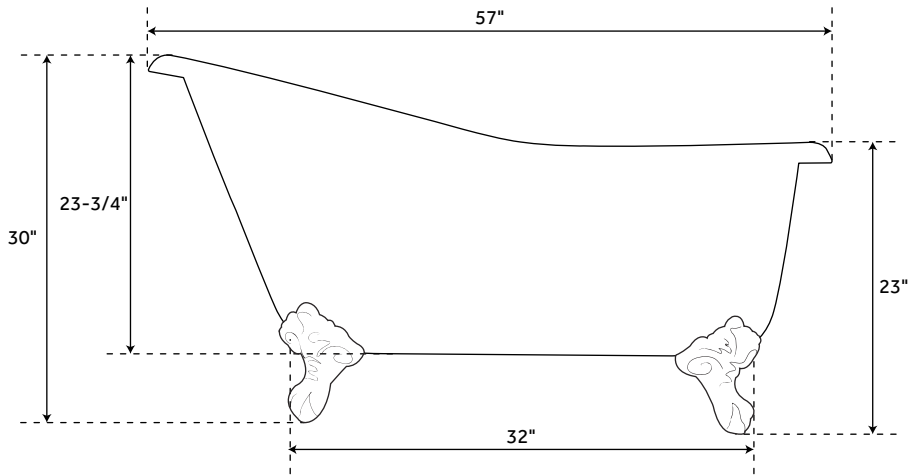

57" ERICA

CAST IRON TUB - IMPERIAL FEET

SKU: 903344

FEATURES

- Design: Traditional
- Product Finish: White
- Overflow Hole: Yes
- Shape: Oval
- Material: Cast Iron
- Water Depth To Overflow: 13-1/2"
- Exterior Treatment: Hand-Smoothed Painted White
- Interior Treatment: White Porcelain Enamel
- Feet Type: Imperial
- Feet Material: Solid Brass
- Tap Deck: No
- Drain Included: No
- Drain Placement: End
- Faucet Drillings: Roll Top - No Drillings
- Built-In Adjusters: Yes
- Tub Weight Uncrated (lbs): 275
- Tub Weight Crated (lbs): 385

SIGNATURE HARDWARE LIFETIME WARRANTY

See website for warranty information

All measurements are approximate. Measurements may vary +/- 1/2".

REVISED 07/28/2020