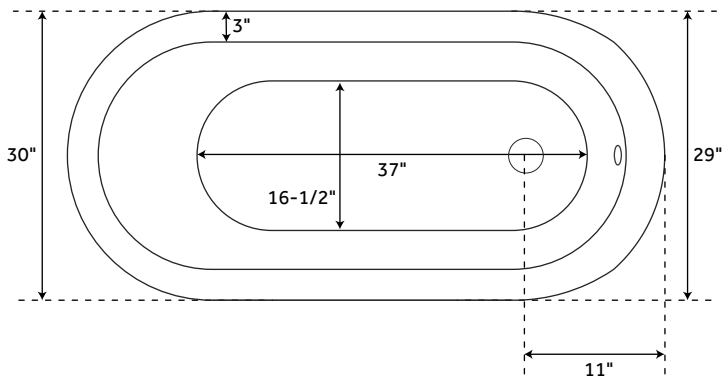

57" ERICA

CAST IRON TUB - IMPERIAL FEET

SKU: 903344

FEATURES

- Design: Traditional
- Product Finish: White
- Overflow Hole: Yes
- Shape: Oval
- Material: Cast Iron
- Water Depth To Overflow: 13-1/2"
- Exterior Treatment: Hand-Smoothed Painted White
- Interior Treatment: White Porcelain Enamel
- Feet Type: Imperial
- Feet Material: Solid Brass
- Tap Deck: No
- Drain Included: No
- Drain Placement: End
- Faucet Drillings: Roll Top - No Drillings
- Built-In Adjusters: Yes
- Tub Weight Uncrated (lbs): 275
- Tub Weight Crated (lbs): 385

SIGNATURE HARDWARE LIFETIME WARRANTY

See website for warranty information

All measurements are approximate. Measurements may vary +/- 1/2".

REVISED 07/28/2020