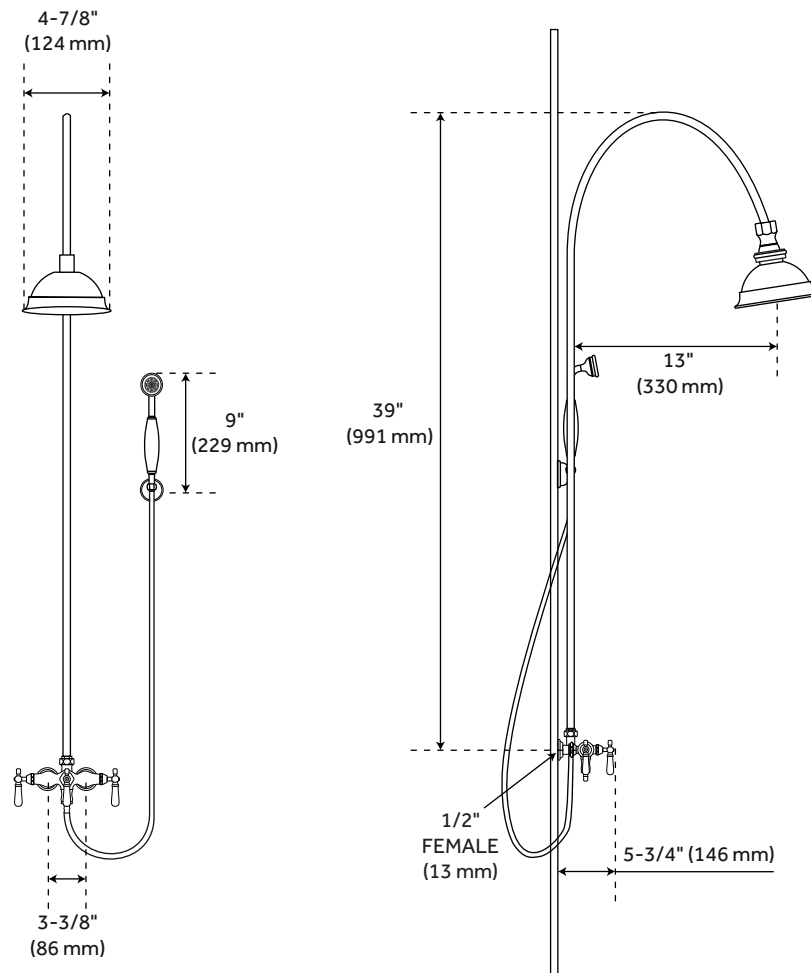

BAYWOOD

EXPOSED PIPE SHOWER WITH HAND SHOWER

SKU: 902867

FEATURES

Material: Brass
Handle Type: Lever
Features: Hand Shower Included
Assembly Required: No
Shower Head Diameter: 4-7/8"
Hand Shower Material: Brass