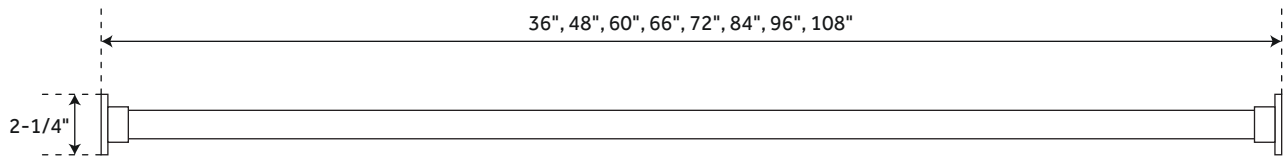

## SOLID BRASS SHOWER CURTAIN ROD

SKU: 902840

### FEATURES

- Material: Brass
- Metal Thickness: .6mm
- Size: 1" OD
- 36", 48", 60", 66", and 72" shower rods are one piece
- 84", 96" and 108" shower rods are two pieces and connected with insert
- Mounting Hardware Included: Yes
- Ceiling support rod included with 84", 96" and 108"
- Flanges Cover Diameter: 2-1/4"
- Rod may be cut to desired length