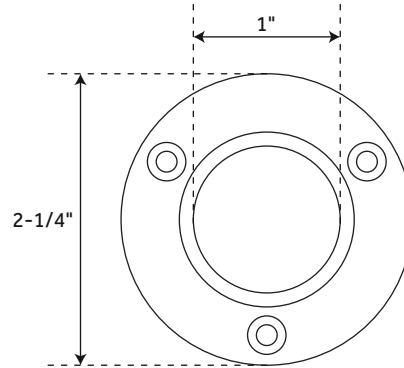

## SOLID BRASS SHOWER CURTAIN ROD

SKU: 902840

### FEATURES

- Material: Brass
- Metal Thickness: .6mm
- Size: 1" OD
- 36", 48", 60", 66", and 72" shower rods are one piece
- 84", 96" and 108" shower rods are two pieces and connected with insert
- Mounting Hardware Included: Yes
- Ceiling support rod included with 84", 96" and 108"
- Flanges Cover Diameter: 2-1/4"
- Rod may be cut to desired length