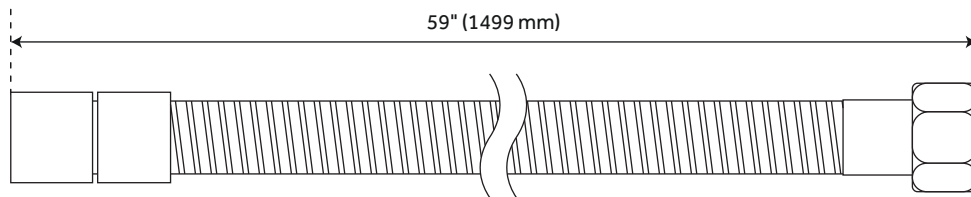

HOSE

FOR HAND SHOWER

SKU: 900594

FEATURES

Hand Sprayer Sold Separately

CONTENTS

HOSE PAGE 2

REVISED 02/10/2021

HOSE

FOR HAND SHOWER

SKU: 900594

FEATURES

Length: 59"

PRODUCT IMAGE

All dimensions and specifications are nominal and may vary. Use actual products for accuracy in critical situations.

PAGE 2