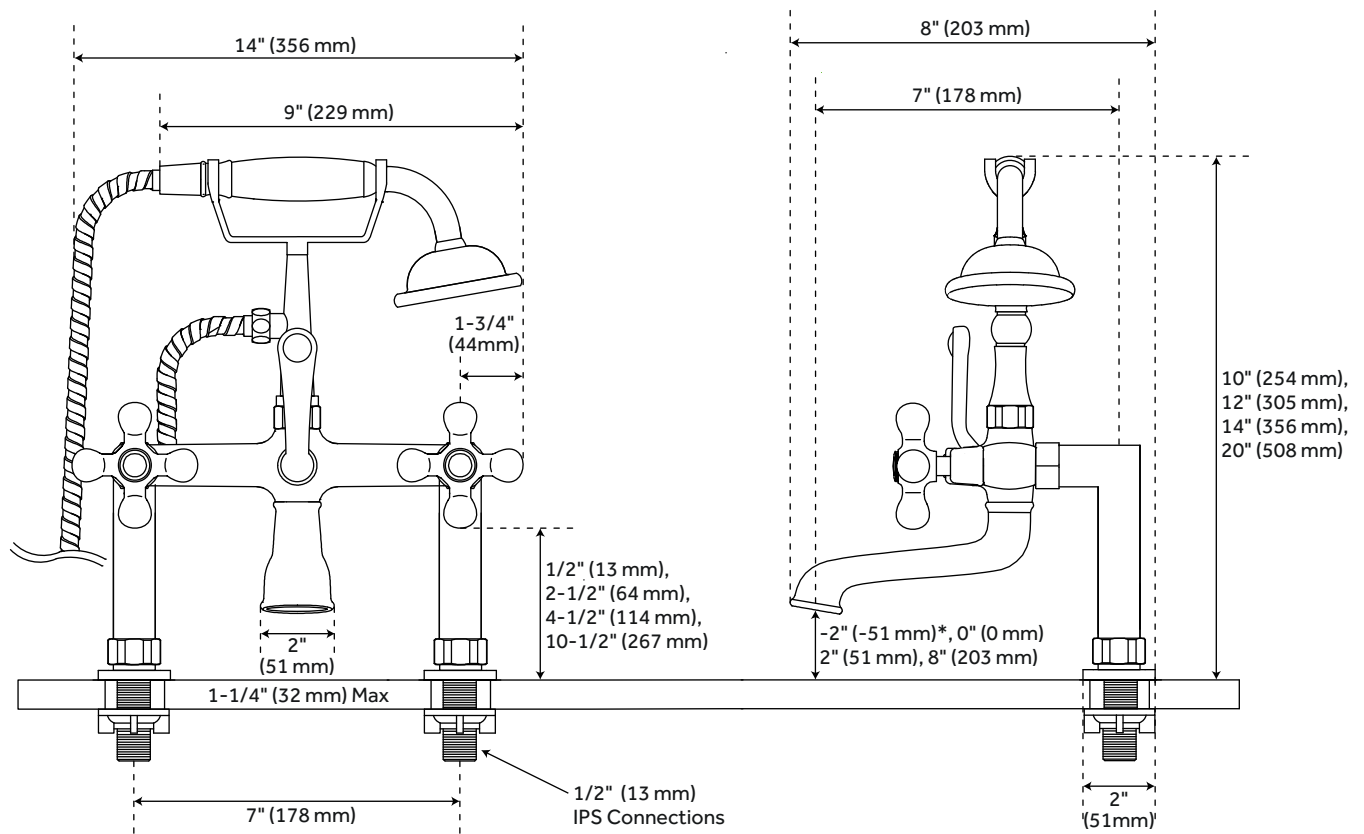

DECK-MOUNT

TELEPHONE FAUCET WITH CROSS HANDLES AND DECK COUPLER

SKU: 900510

*Faucet spout extends below deck when installed with 2" couplers.

FEATURES

Faucet Centers: 7"
Handle Type: Cross
Features: Hand Shower Included
Max. Deck Thickness: 1-1/4"
Length: 14"
Width: 8"
Spout Reach: 7"
Spout Width: 2"
Handle Material: Brass
Hot and Cold Indicators: Yes
Drain Included: No
Base Plate Diameter: 2"
Ceramic Disc Cartridges: Yes
Diverter Included: Yes
Couplers Included: Yes
Hand Shower Hose Length: 60"
Hand Shower Style: Telephone