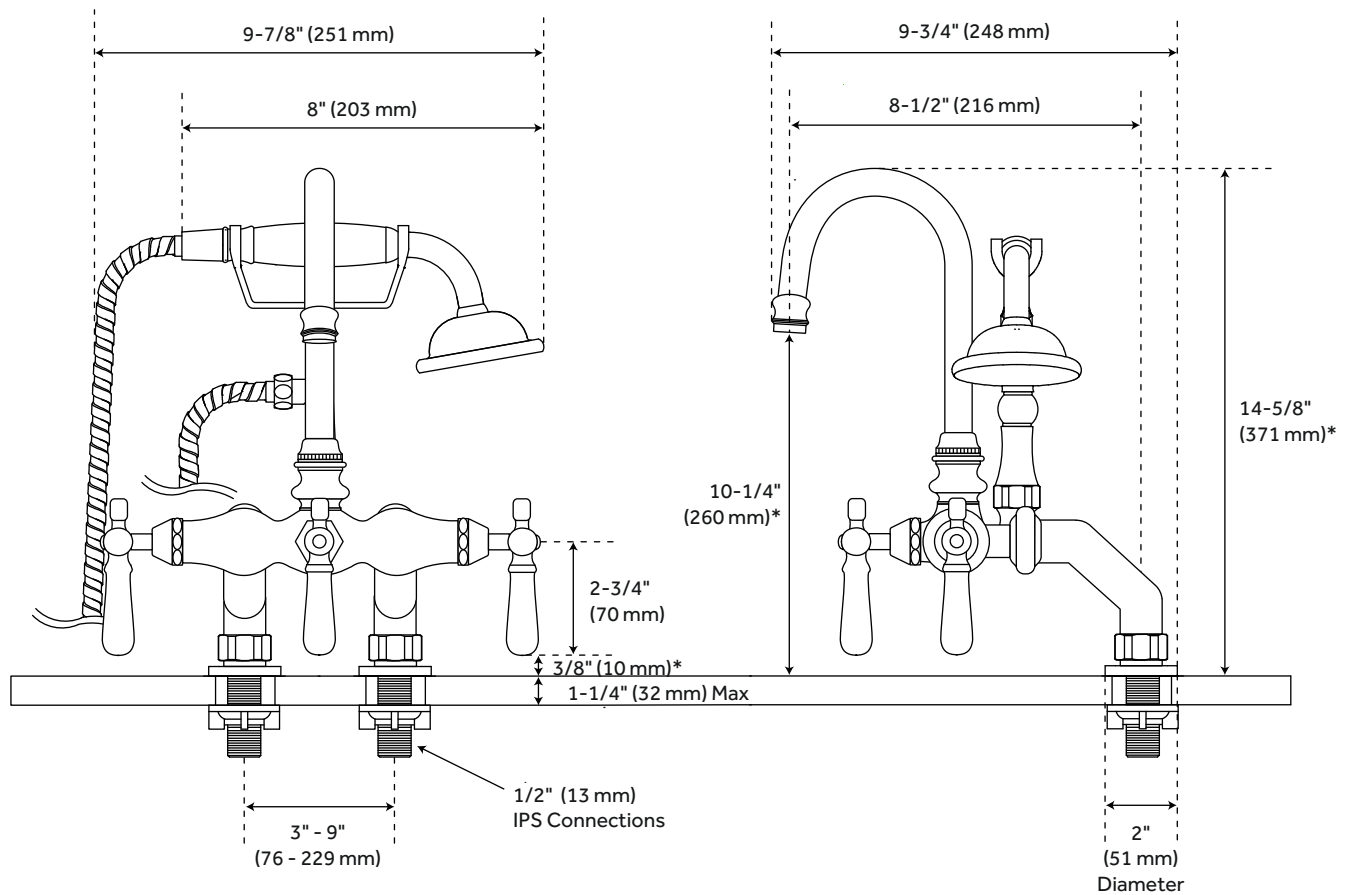

DECK-MOUNT

GOOSENECK LEG TUB FAUCET AND HAND SHOWER WITH VARIABLE CENTERS

SKU: 900508

FEATURES

Faucet Centers: 3" - 9"
Features: Gooseneck,
Hand Shower Included
Max. Deck Thickness: 1-1/4"
Length: 9-7/8"
Width: 9-3/4"
Height: 14-5/8"
Height To Spout: 10-1/4"
Spout Reach: 8-1/2"
Handle Material: Porcelain
Hot and Cold Indicators: Yes
Drain Included: No
Base Plate Length: 2"
Base Plate Width: 2"
Diverter Included: Yes
Couplers Included: Yes
Hand Shower Hose Length: 60"
Hand Shower Style: Telephone