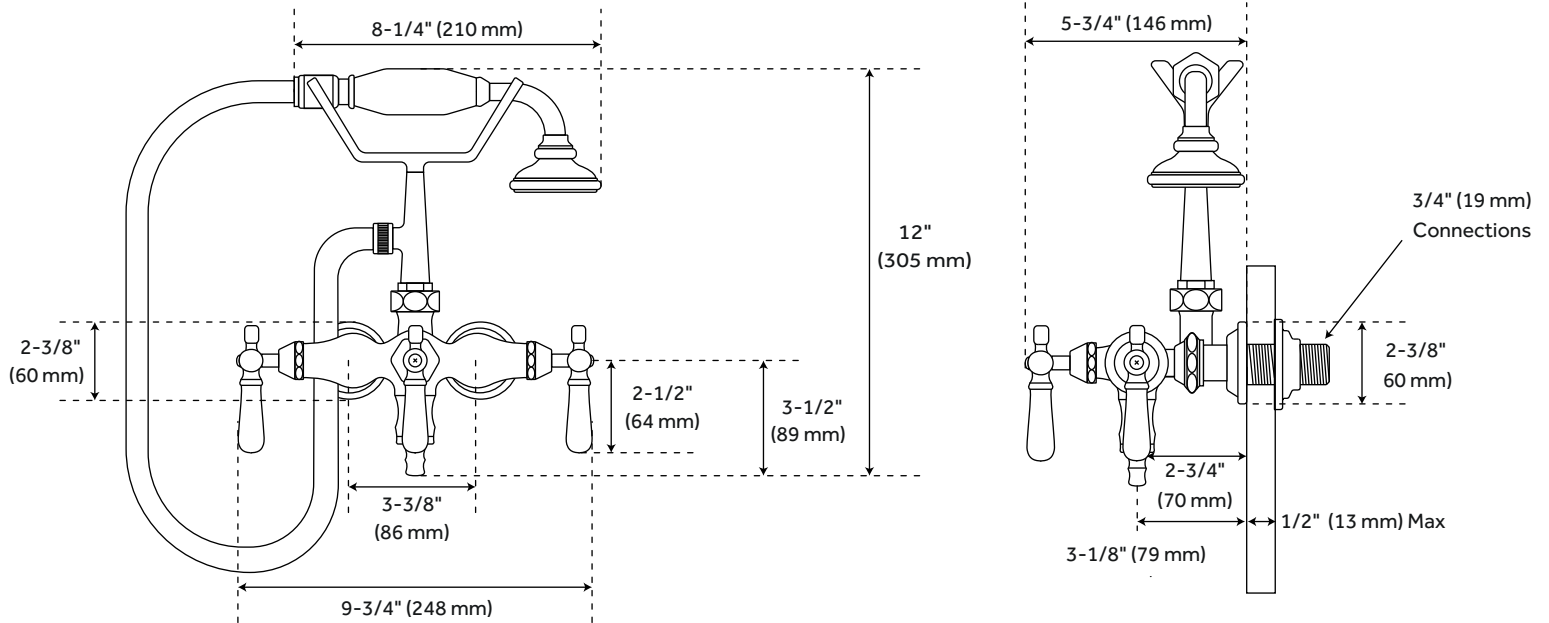

WOODROW

TUB-WALL-MOUNT FAUCET AND HAND SHOWER

SKU: 900478

FEATURES

Faucet Centers: 3-3/8"
Handle Type: Lever
Max. Deck Thickness: 1/2"
Material: Brass
Length: 9-3/4"
Width: 5-3/4"
Height: 12"
Height To Spout: 3-1/2"
Spout Reach: 3-1/8"
Handle Material: Porcelain
Hot and Cold Indicators: Yes
Base Plate Length: 2-3/8"
Base Plate Width: 2-3/8"
Ceramic Disc Cartridges: Yes
Hand Shower Hose Length: 60"
Hand Shower Material: Porcelain
Hand Shower Style: Telephone

CODES/STANDARDS

cUPC
ASME A112.18.1/CSA B125.1
ASME A112.18.3

PRODUCT IMAGE

All dimensions and specifications are nominal and may vary. Use actual products for accuracy in critical situations.

REVISED 10/11/2021