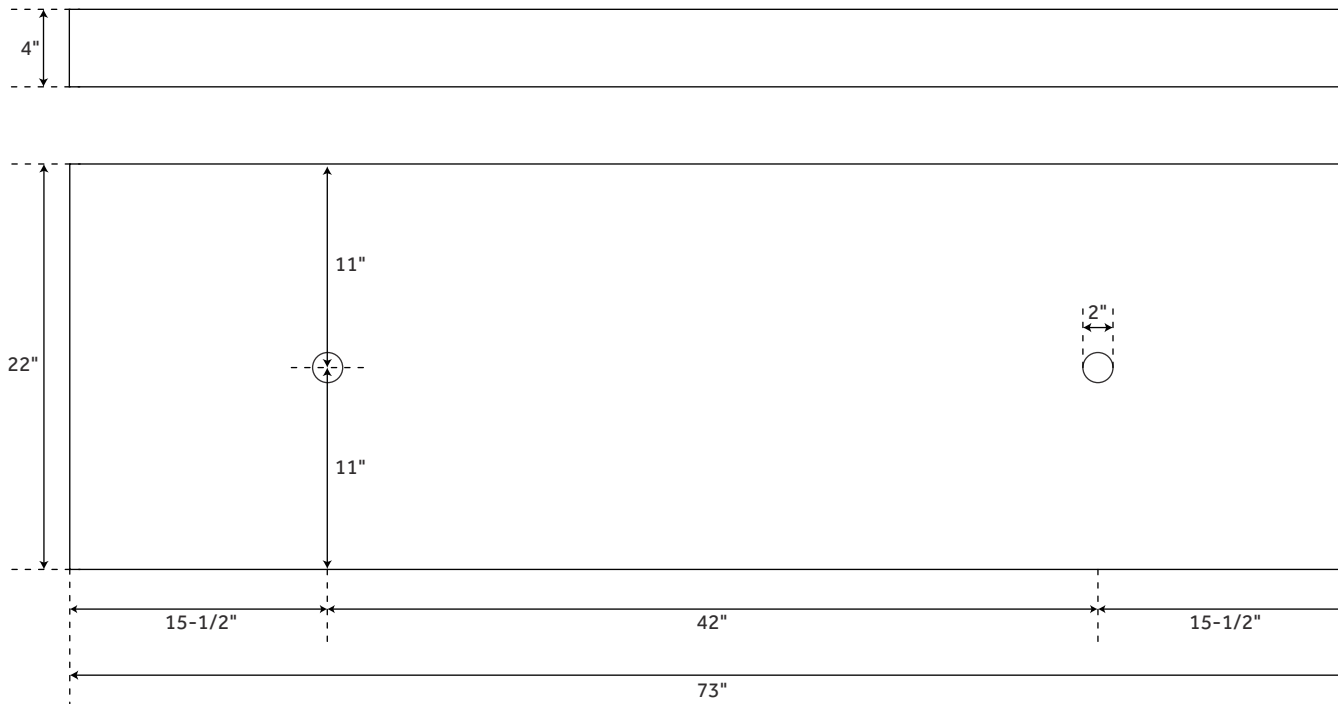

73" X 22"

STONE VANITY TOP WITH 42" SINK DRAIN CENTERS

SKU: 922807, 923329, 940668, 940669, 940670, 940680, 940681, 940682, 940692, 940693, 940694

FEATURES

Vanity Top Depth: 22"
Vanity Top Width: 73"
Vanity Top Thickness: 3cm

APPROXIMATE WEIGHTS

Granite: 190 – 250 lbs.
Marble: 190 – 230 lbs.
Quartz: 205 – 215 lbs.

SIGNATURE HARDWARE LIFETIME WARRANTY

See website for warranty information

All Measurements are approximate.

It is recommended to have the product at the job site before finalizing plumbing.

Only stone tops include a backsplash.

PAGE 3