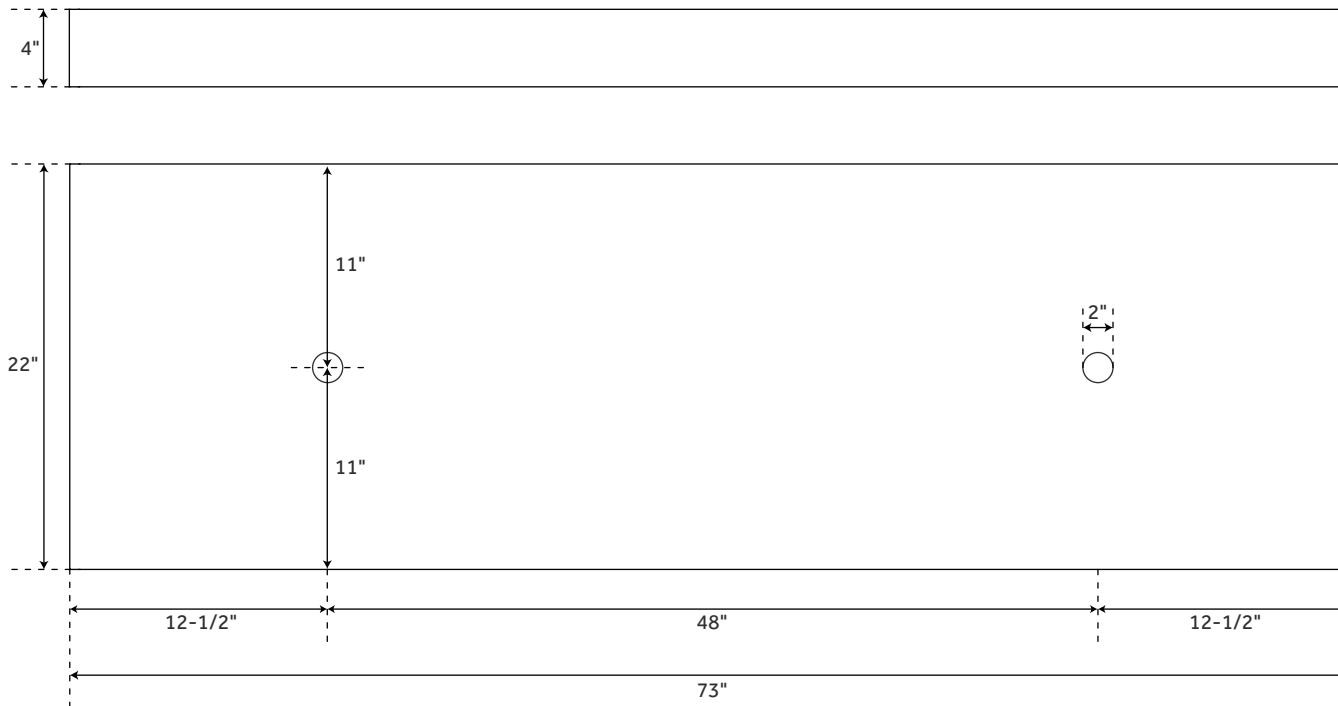

73" X 22"

STONE & WOOD VANITY TOP WITH 48" SINK DRAIN CENTERS

SKU: 922807, 923329, 940668, 940669, 940670, 940680, 940681, 940682, 940692, 940693, 940694

FEATURES

- Vanity Top Depth: 22"
- Vanity Top Width: 73"
- Stone Vanity Top Thickness: 3cm
- Bamboo Vanity Top Thickness: 1"
- Teak Vanity Top Thickness: 1-1/8"

APPROXIMATE WEIGHTS

- Granite: 190 – 250 lbs.
- Marble: 185 – 230 lbs.
- Quartz: 205 – 215 lbs.
- Wood: 40 – 55 lbs.

SIGNATURE HARDWARE LIFETIME WARRANTY

See website for warranty information

All Measurements are approximate.

It is recommended to have the product at the job site before finalizing plumbing.

Only stone tops include a backsplash.

PAGE 4