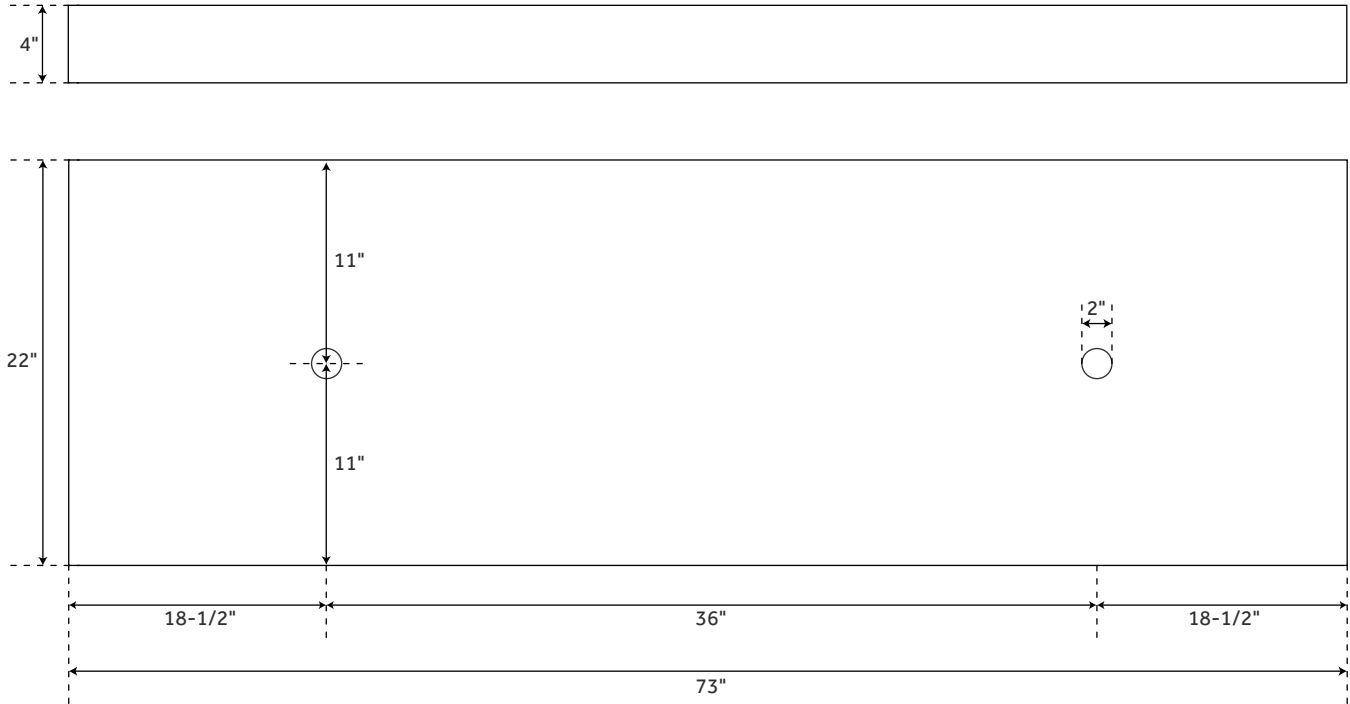

### FEATURES

Vanity Top Depth: 22"  
Vanity Top Width: 73"  
Vanity Top Thickness: 3cm