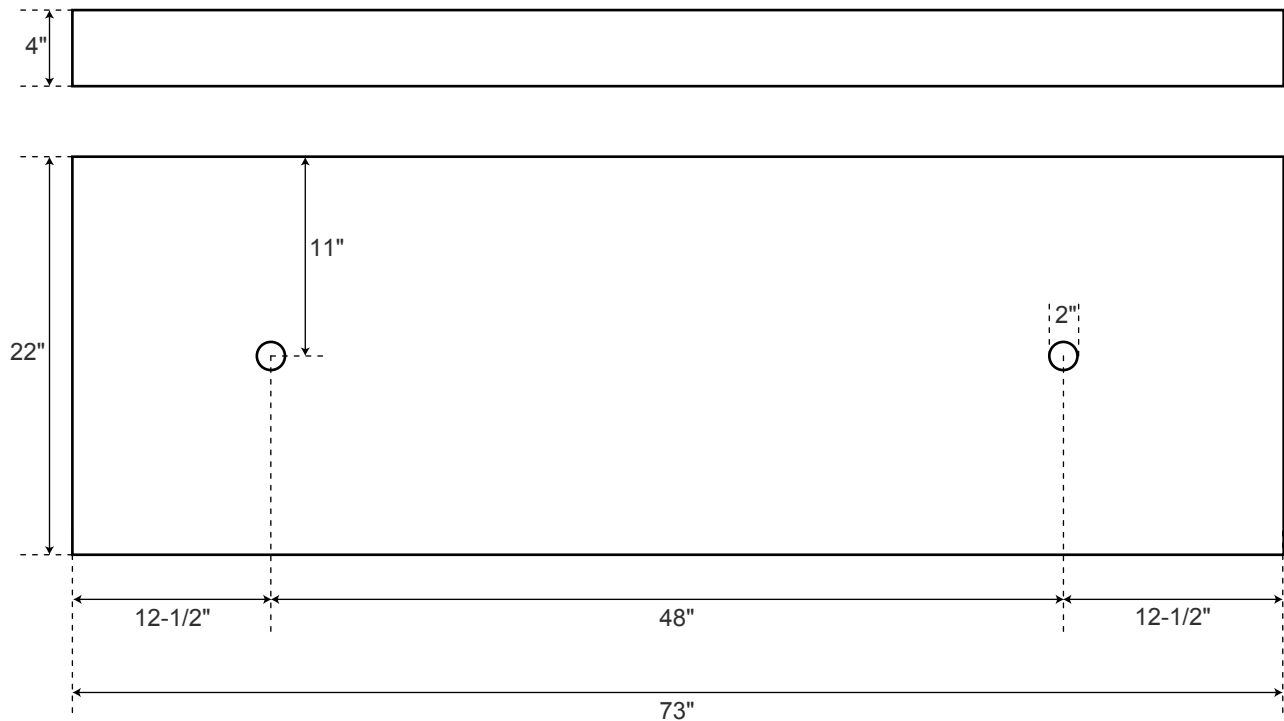

73" Stone & Wood

Vanity Top for Vessel Sinks

Approximate Weights

Granite	190 – 250 lbs.
Marble	185 – 230 lbs.
Quartz	205 – 215 lbs.
Wood	40 – 55 lbs.

* Measurements are approximate. It is recommended to have the product at the job site before finalizing plumbing.

* Only Stone Tops include a backsplash.